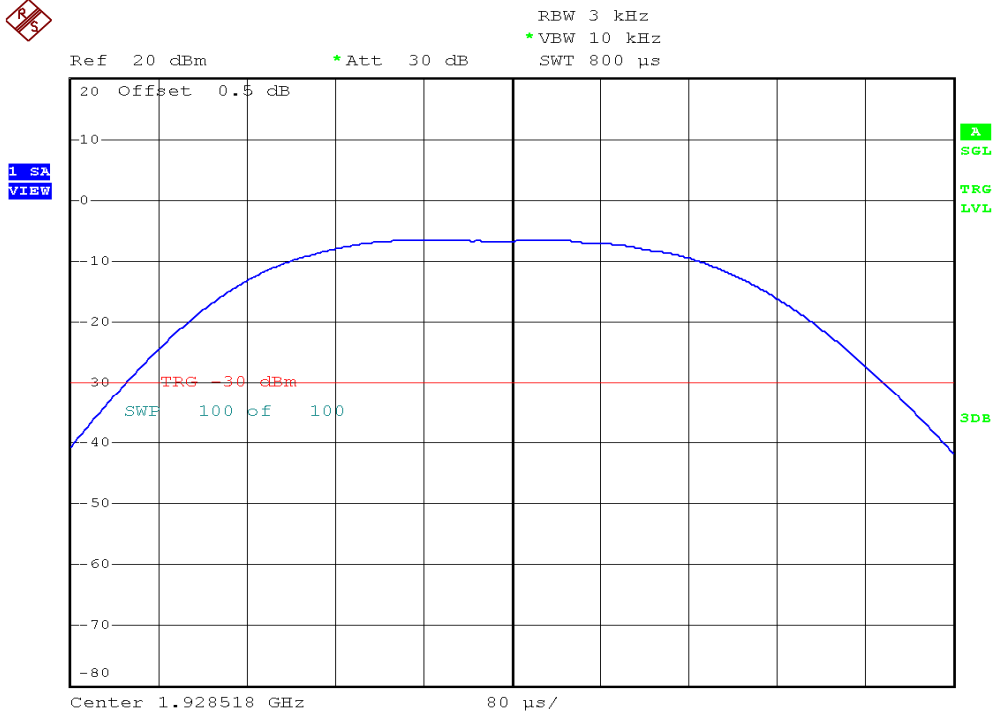

INTERTEK TESTING SERVICES

Power Spectral Density Plots

Base unit, Lowest channel, Traffic carrier

Base unit, Highest channel, Traffic carrier

INTERTEK TESTING SERVICES

Power Spectral Density Plots

Base unit, Lowest channel, Dummy carrier

Base unit, Highest channel, Dummy carrier