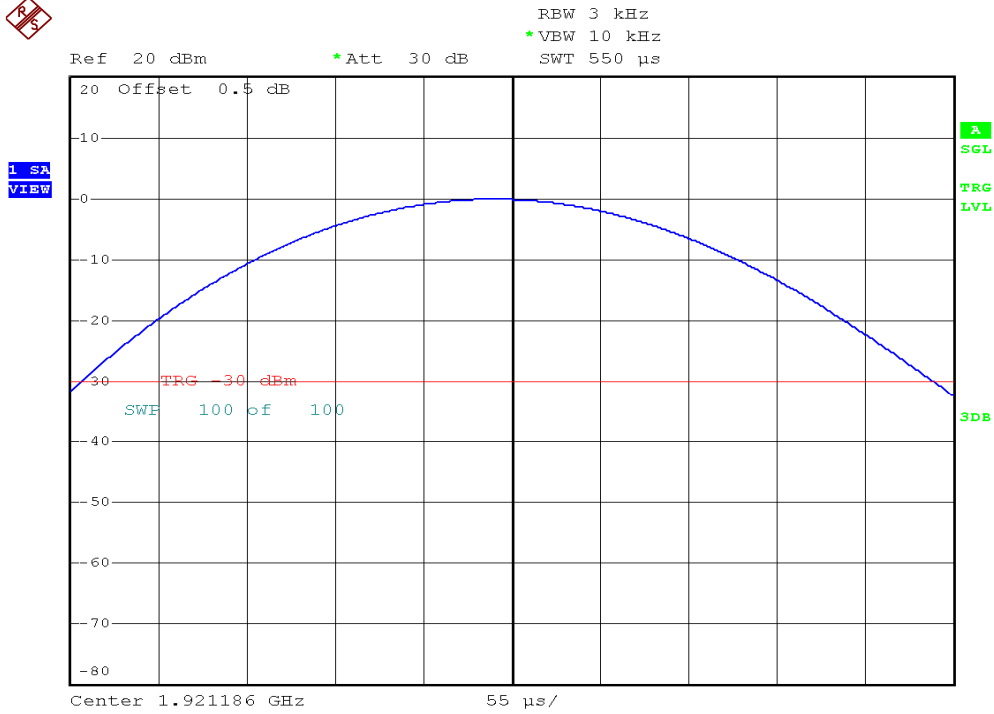

INTERTEK TESTING SERVICES

Power Spectral Density Plots

Base unit, Lowest channel, Traffic carrier

Base unit, Highest channel, Traffic carrier

INTERTEK TESTING SERVICES

Power Spectral Density Plots

Base unit, Lowest channel, Dummy carrier

Base unit, Highest channel, Dummy carrier