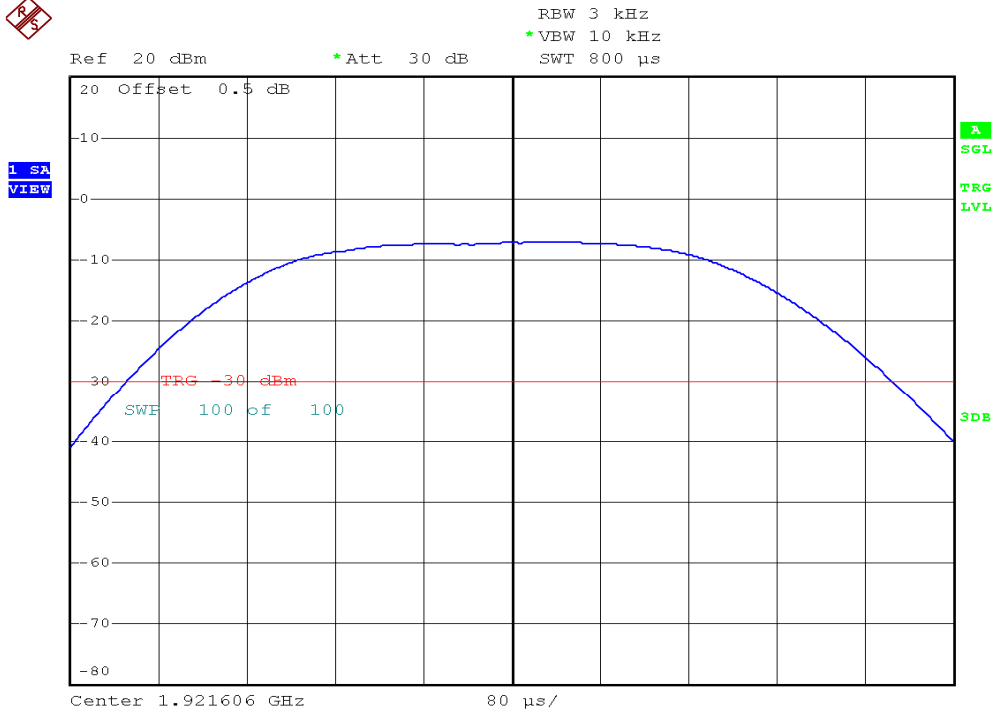

INTERTEK TESTING SERVICES

Power Spectral Density Plots

Base unit, Lowest channel, Traffic carrier

Base unit, Highest channel, Traffic carrier

INTERTEK TESTING SERVICES

Power Spectral Density Plots

Base unit, Lowest channel, Dummy carrier

Base unit, Highest channel, Dummy carrier