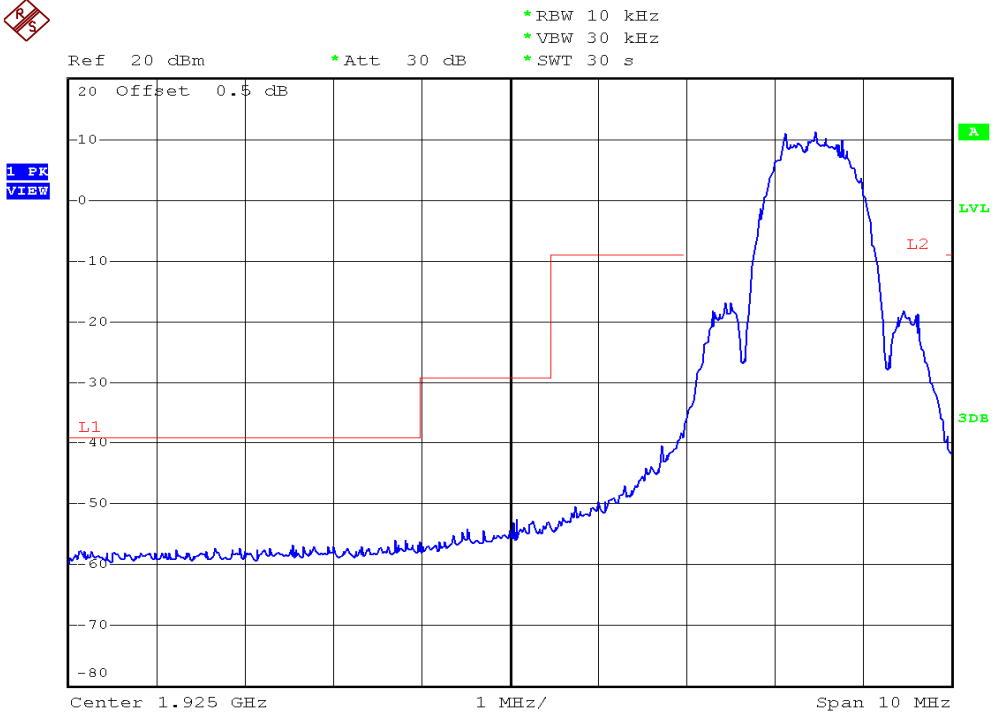

Base unit, Highest channel, Traffic carrier