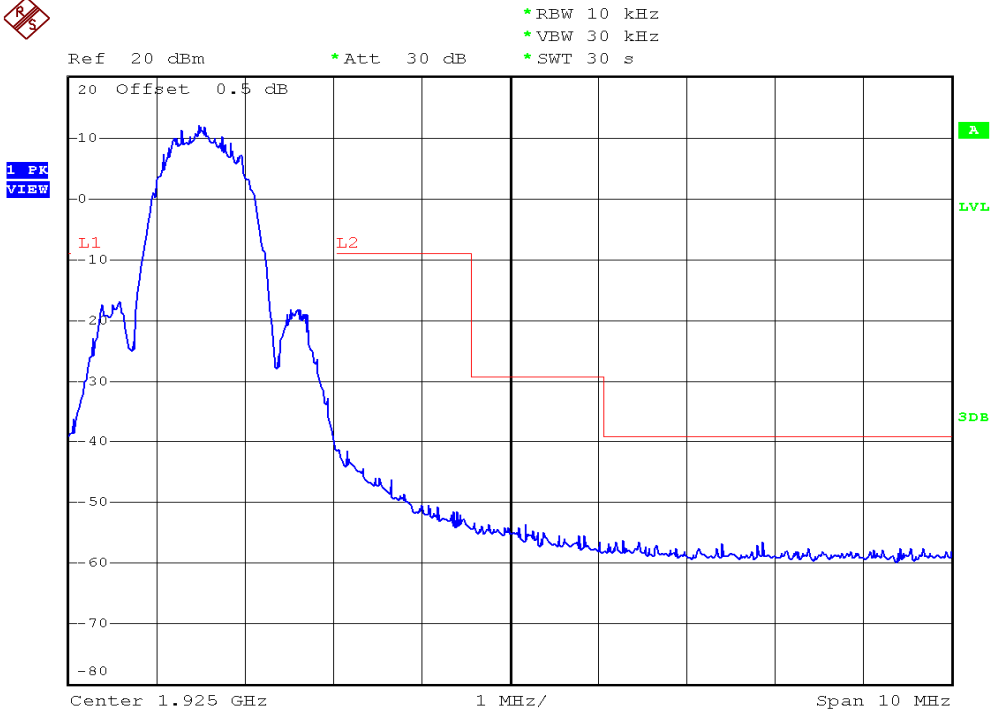

## Unwanted Emission Inside The Sub-Band Plots

### Base unit, Lowest channel, Traffic carrier