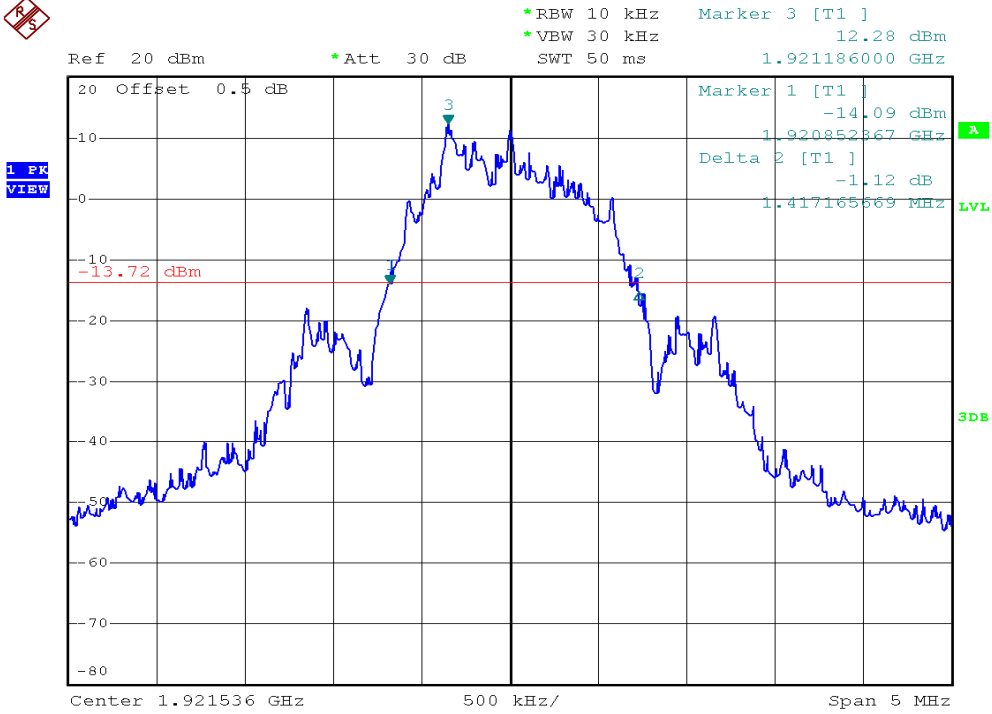

INTERTEK TESTING SERVICES

26dB Emission Bandwidth Plots

Base unit, Lowest channel, Traffic carrier

Base unit, Highest channel, Traffic carrier

INTERTEK TESTING SERVICES

26dB Emission Bandwidth Plots

Base unit, Lowest channel, Dummy carrier

Base unit, Highest channel, Dummy carrier