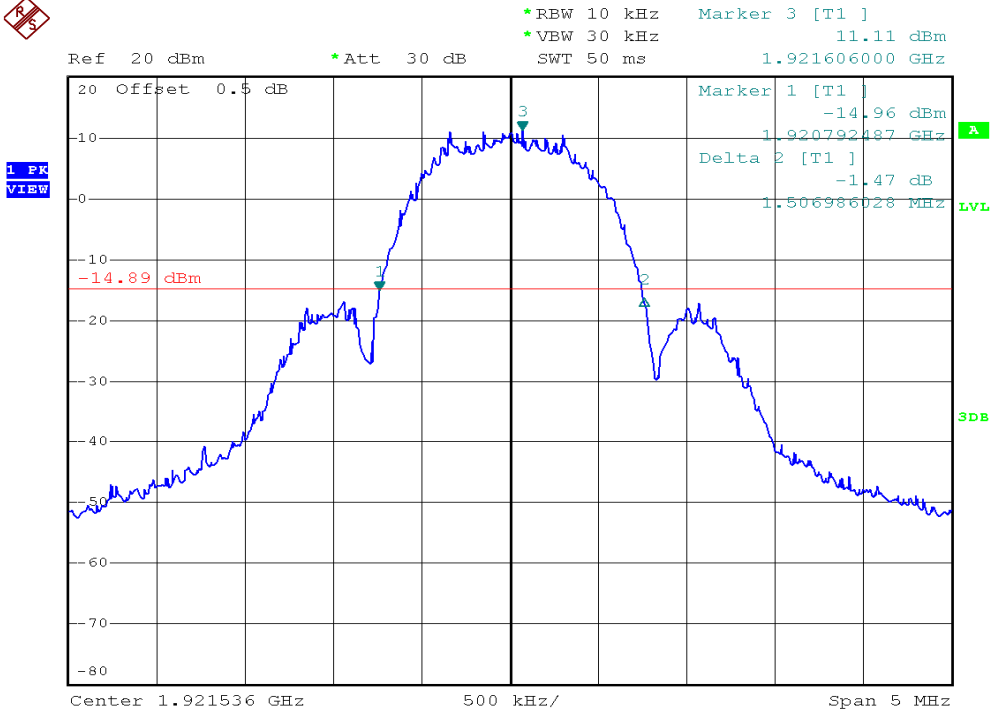

INTERTEK TESTING SERVICES

26dB Emission Bandwidth Plots

Base unit, Lowest channel, Traffic carrier

Base unit, Highest channel, Traffic carrier

INTERTEK TESTING SERVICES

26dB Emission Bandwidth Plots

Base unit, Lowest channel, Dummy carrier

Base unit, Highest channel, Dummy carrier