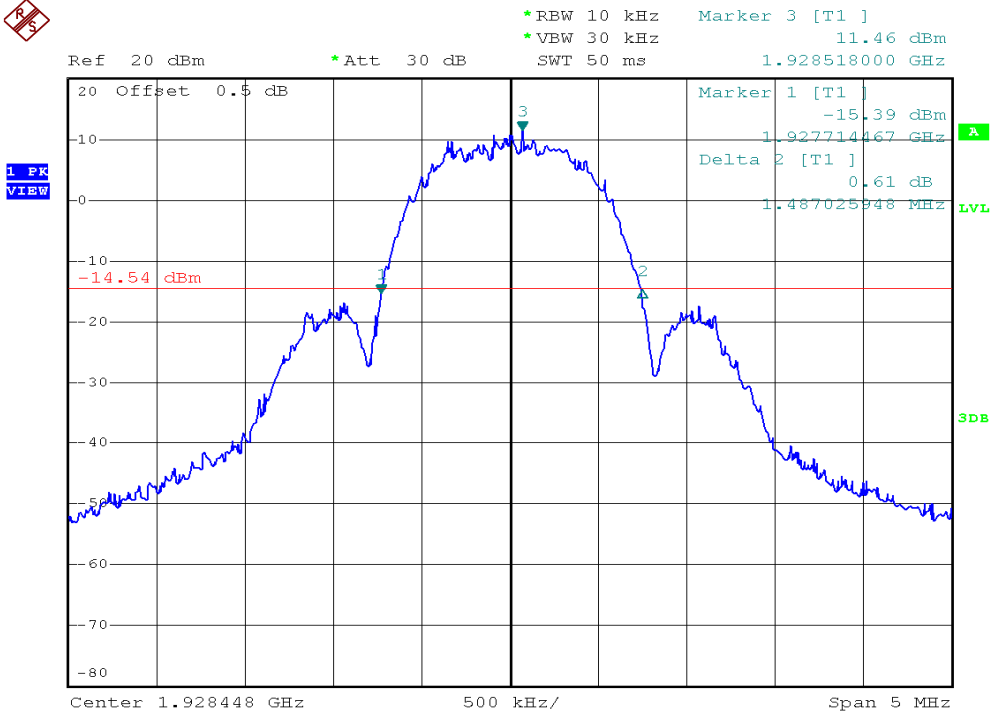

INTERTEK TESTING SERVICES

26dB Emission Bandwidth Plots

Base unit, Lowest channel, Traffic carrier

Base unit, Highest channel, Traffic carrier

INTERTEK TESTING SERVICES

26dB Emission Bandwidth Plots

Base unit, Lowest channel, Dummy carrier

Base unit, Highest channel, Dummy carrier