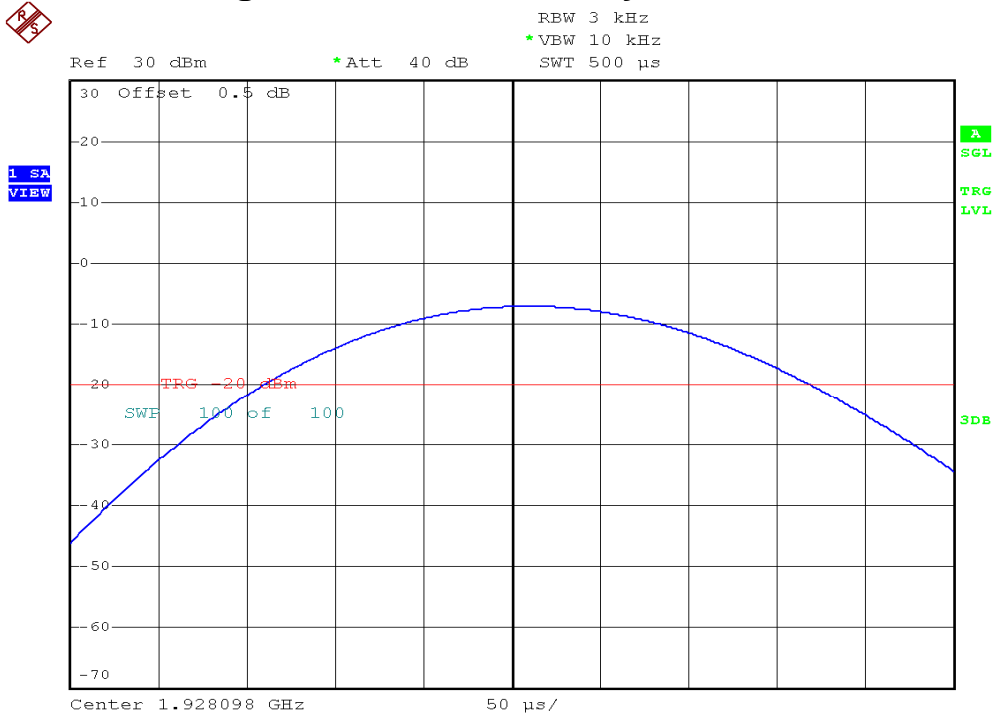

Base unit, Highest channel, Dummy carrier