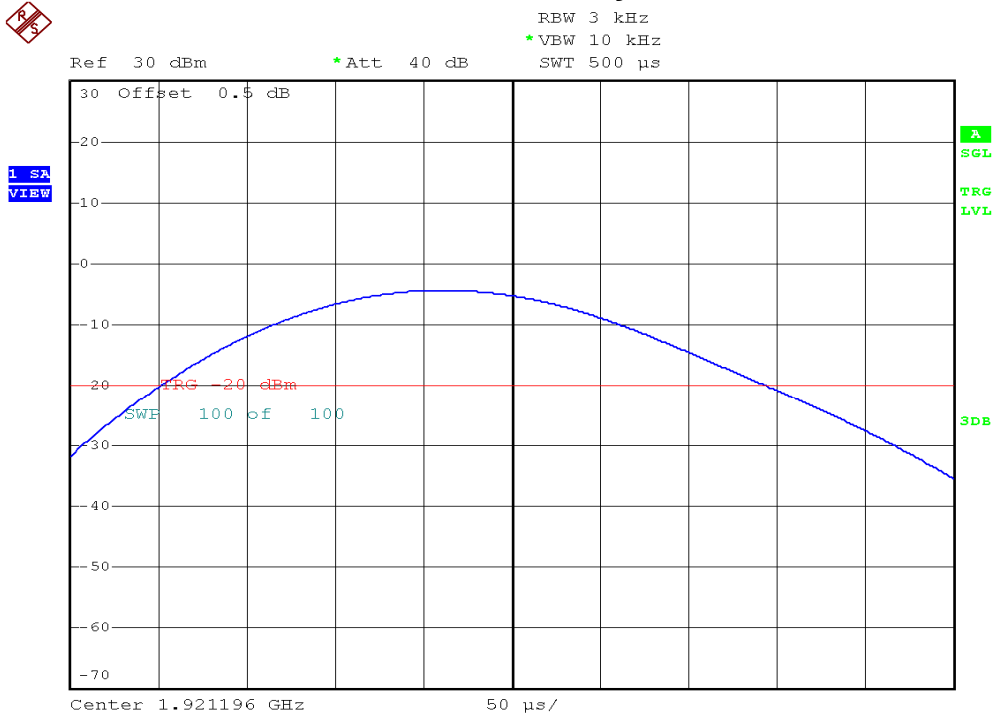

INTERTEK TESTING SERVICES

Power Spectral Density Plots

Base unit, Lowest channel, Dummy carrier