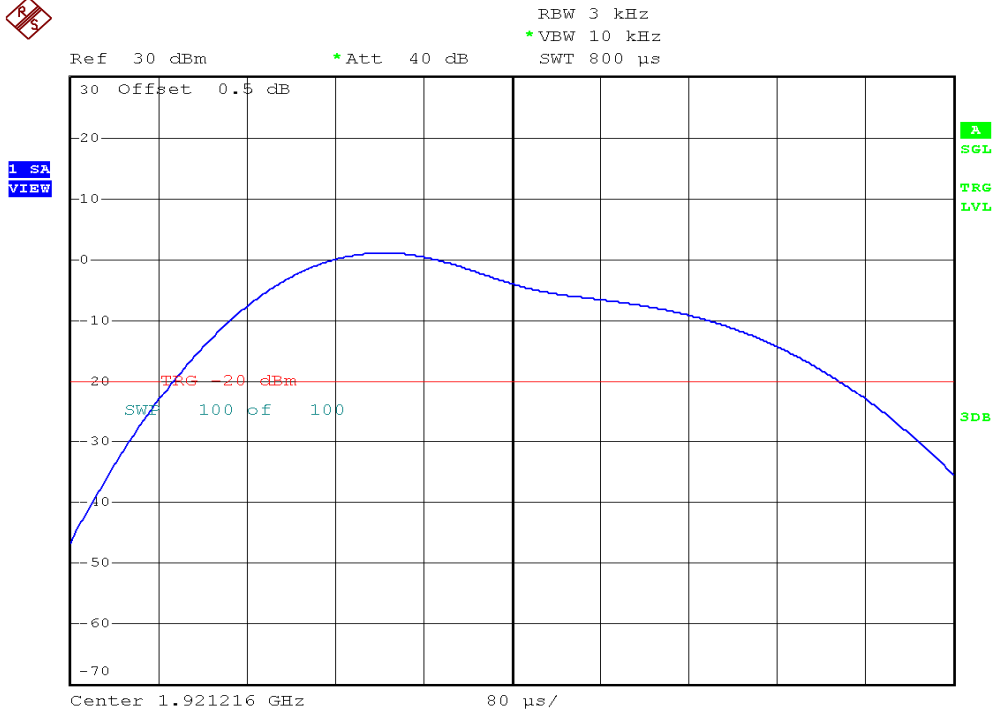

INTERTEK TESTING SERVICES

Power Spectral Density Plots

Handset unit, Lowest channel, Traffic carrier