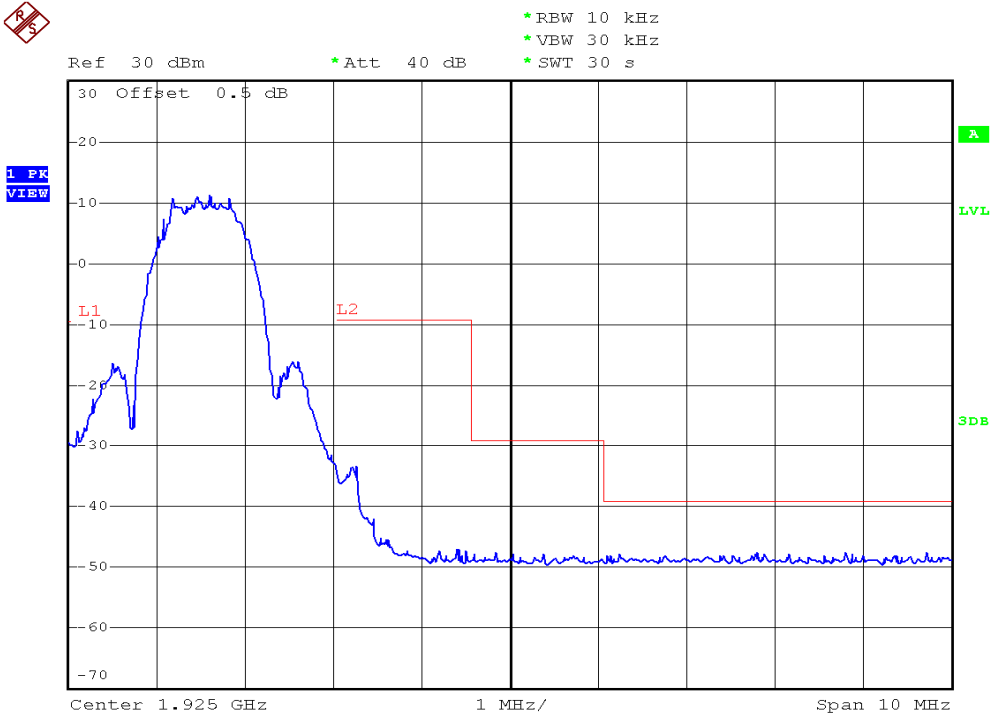

## Unwanted Emission Inside The Sub-Band Plots

### Base unit, Lowest channel, Traffic carrier