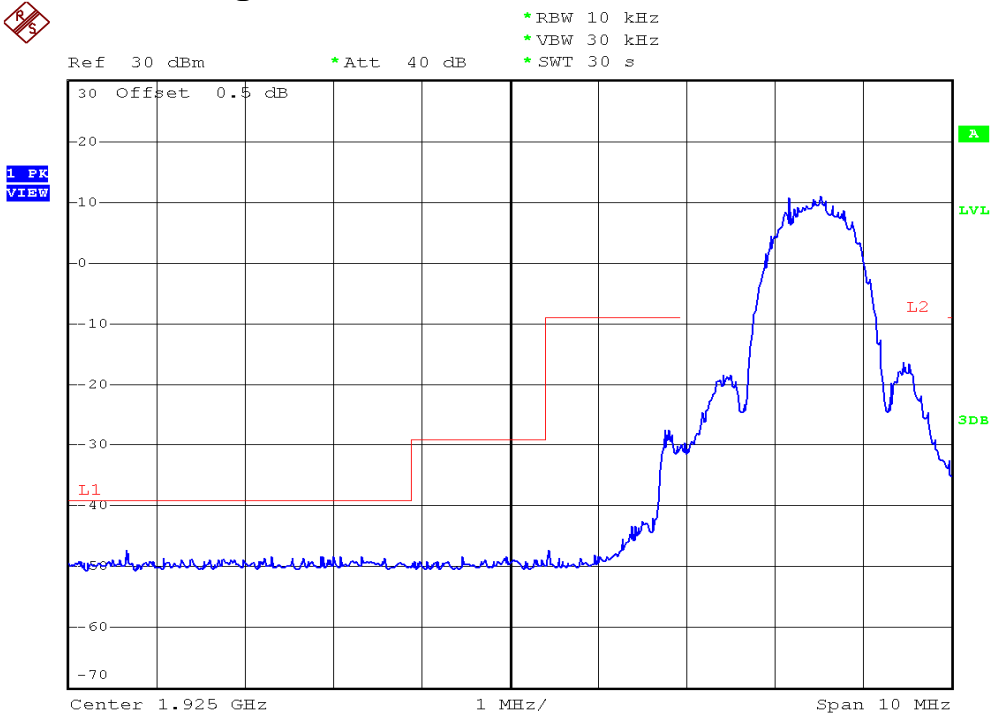

Base unit, Highest channel, Traffic carrier