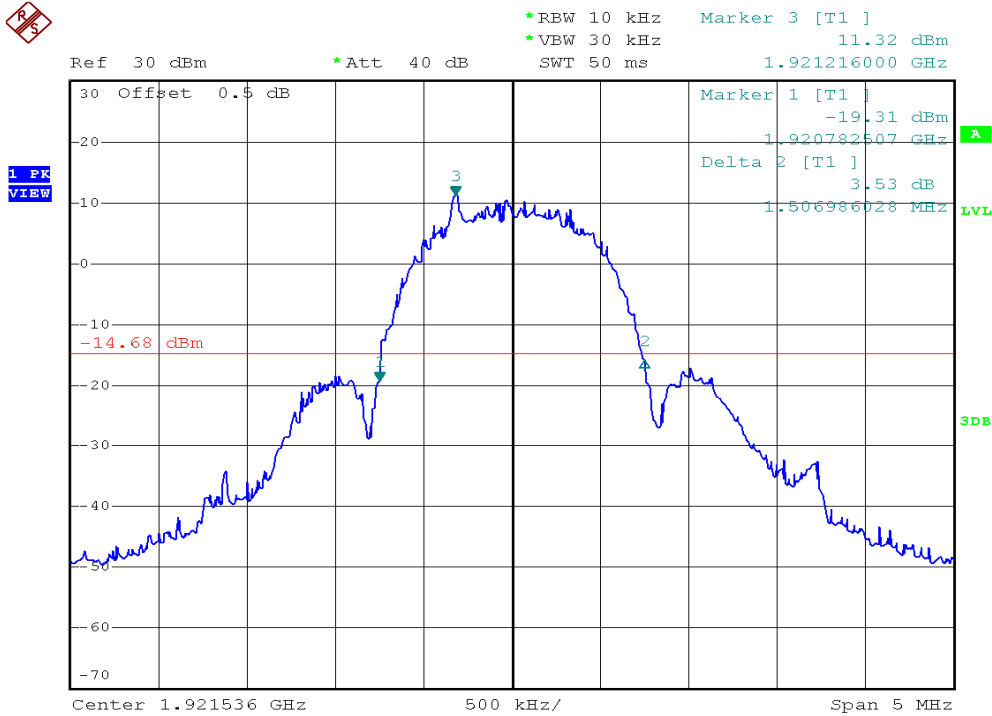

INTERTEK TESTING SERVICES

26dB Emission Bandwidth Plots

Base unit, Lowest channel, Traffic carrier

Base unit, Highest channel, Traffic carrier

INTERTEK TESTING SERVICES

26dB Emission Bandwidth Plots

Base unit, Lowest channel, Dummy carrier

Base unit, Highest channel, Dummy carrier

INTERTEK TESTING SERVICES

26dB Emission Bandwidth Plots

Handset unit, Lowest channel, Traffic carrier

Handset unit, Highest channel, Traffic carrier