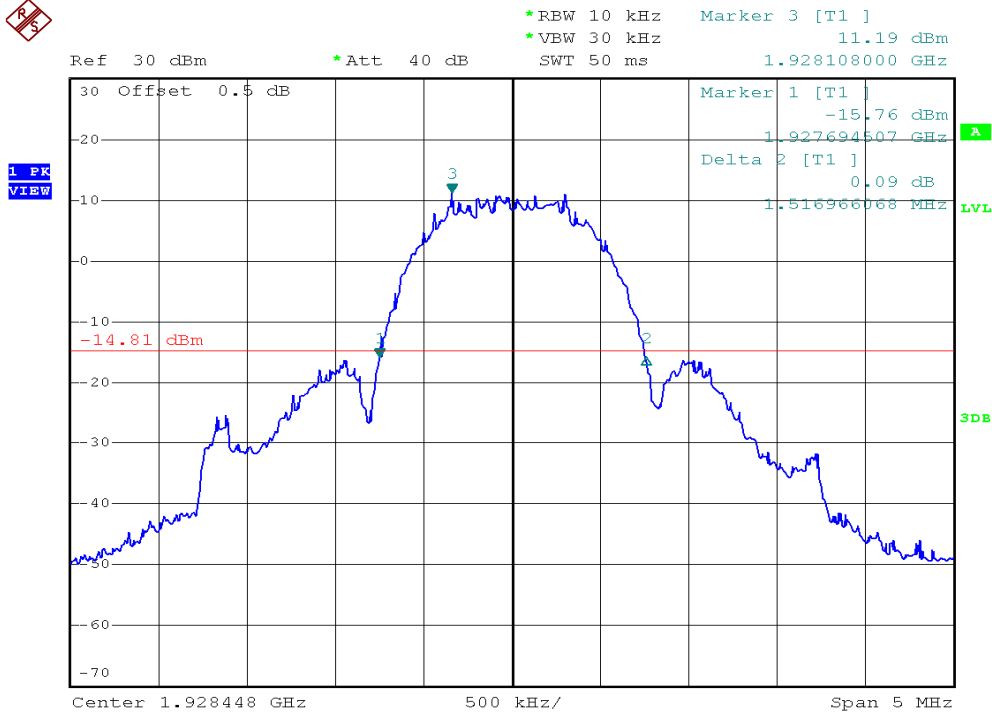

INTERTEK TESTING SERVICES

26dB Emission Bandwidth Plots

Base unit, Lowest channel, Traffic carrier

Base unit, Highest channel, Traffic carrier

INTERTEK TESTING SERVICES

26dB Emission Bandwidth Plots

Base unit, Lowest channel, Dummy carrier

Base unit, Highest channel, Dummy carrier

INTERTEK TESTING SERVICES

26dB Emission Bandwidth Plots

Handset unit, Lowest channel, Traffic carrier

Handset unit, Highest channel, Traffic carrier