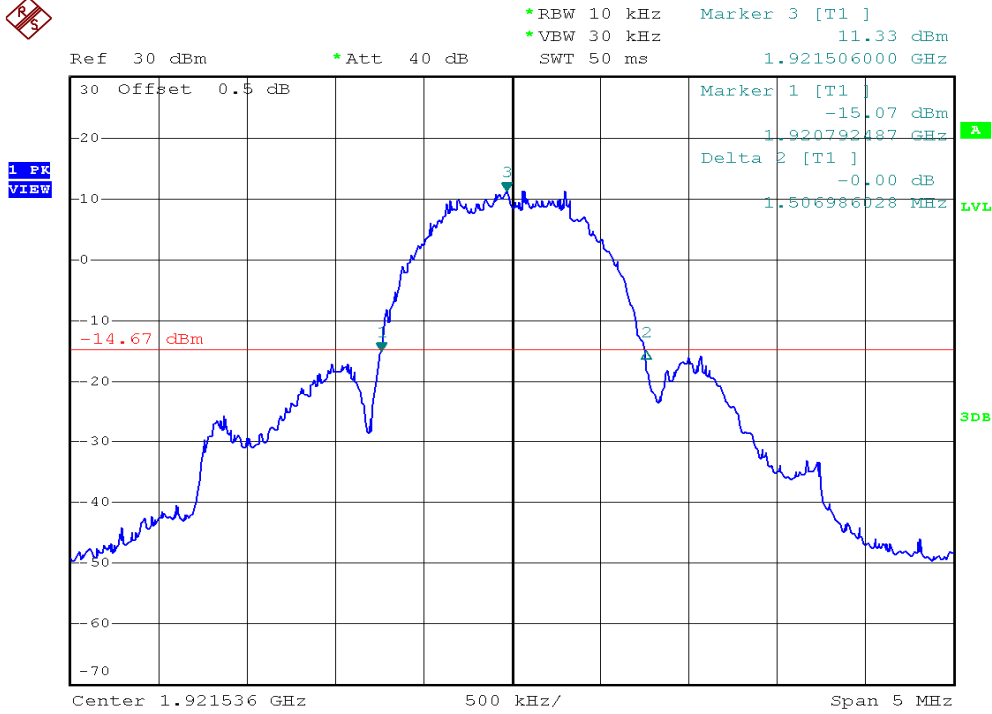

INTERTEK TESTING SERVICES

26dB Emission Bandwidth Plots

Base unit, Lowest channel, Traffic carrier

Base unit, Highest channel, Traffic carrier

INTERTEK TESTING SERVICES

26dB Emission Bandwidth Plots

Base unit, Lowest channel, Dummy carrier

Base unit, Highest channel, Dummy carrier

INTERTEK TESTING SERVICES

26dB Emission Bandwidth Plots

Handset unit, Lowest channel, Traffic carrier

Handset unit, Highest channel, Traffic carrier