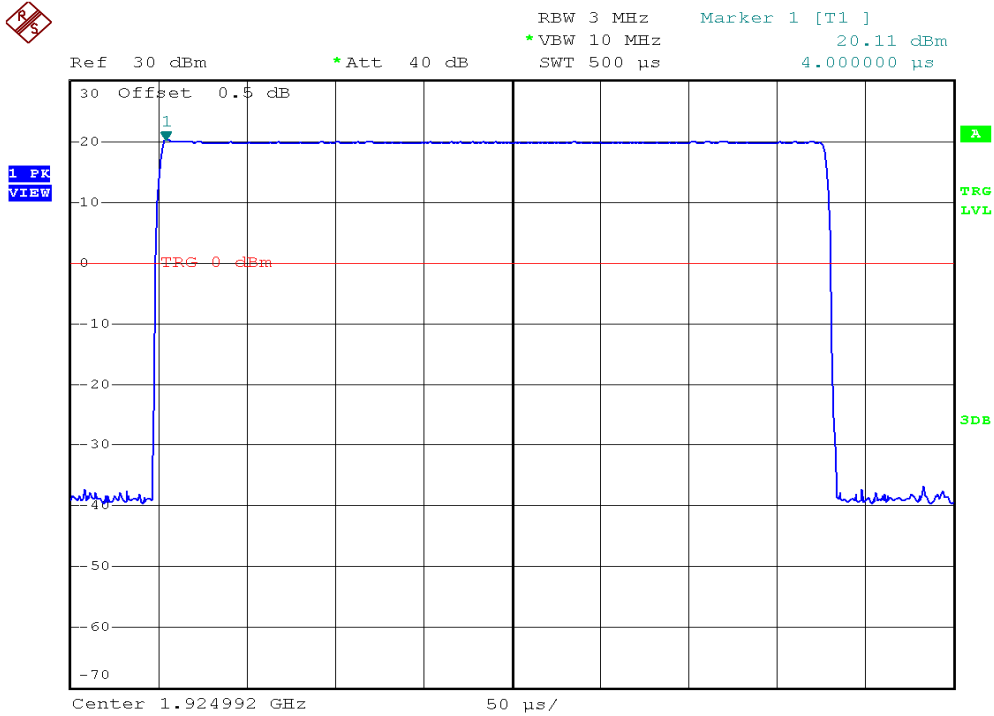

INTERTEK TESTING SERVICES

Peak Transmit Power Plots

Base unit, Lowest channel, Traffic carrier

Base unit, Middle channel, Traffic carrier

INTERTEK TESTING SERVICES

Peak Transmit Power Plots

Base unit, Highest channel, Traffic carrier

Base unit, Lowest channel, Dummy carrier

INTERTEK TESTING SERVICES

Peak Transmit Power Plots

Base unit, Middle channel, Dummy carrier

Base unit, Highest channel, Dummy carrier

INTERTEK TESTING SERVICES

Peak Transmit Power Plots

Handset unit, Lowest channel, Traffic carrier

Handset unit, Middle channel, Traffic carrier

INTERTEK TESTING SERVICES

Peak Transmit Power Plots

Handset unit, Highest channel, Traffic carrier