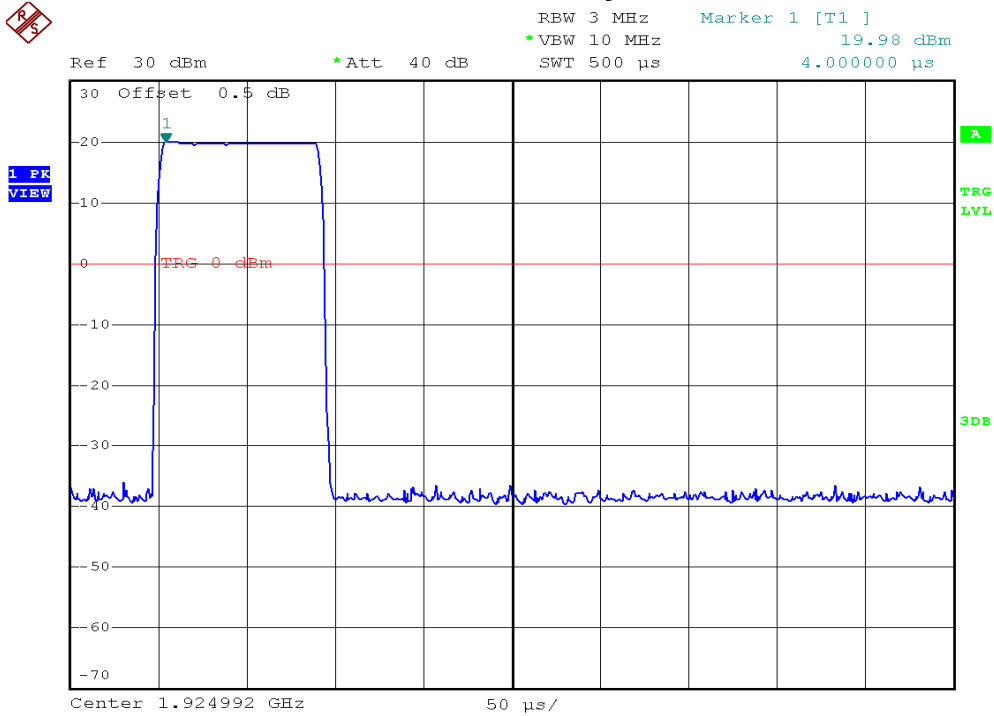

INTERTEK TESTING SERVICES

Peak Transmit Power Plots

Base unit, Lowest channel, Traffic carrier

Base unit, Middle channel, Traffic carrier

INTERTEK TESTING SERVICES

Peak Transmit Power Plots

Base unit, Highest channel, Traffic carrier

Base unit, Lowest channel, Dummy carrier

INTERTEK TESTING SERVICES

Peak Transmit Power Plots

Base unit, Middle channel, Dummy carrier

Base unit, Highest channel, Dummy carrier

INTERTEK TESTING SERVICES

Peak Transmit Power Plots

Handset unit, Lowest channel, Traffic carrier

Handset unit, Middle channel, Traffic carrier

INTERTEK TESTING SERVICES

Peak Transmit Power Plots

Handset unit, Highest channel, Traffic carrier