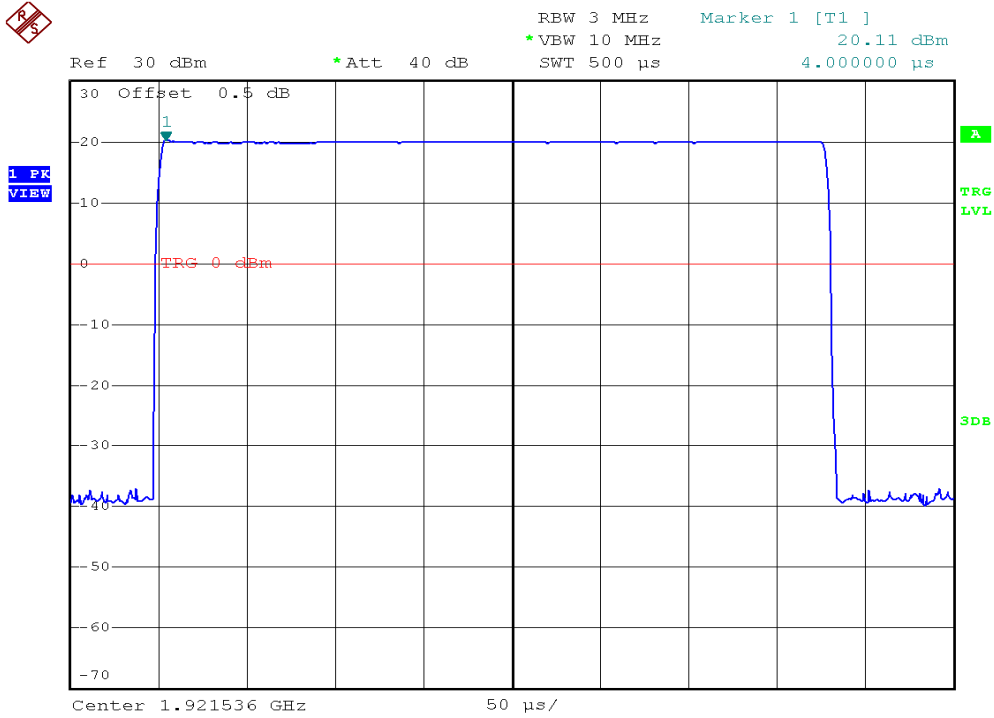

INTERTEK TESTING SERVICES

Peak Transmit Power Plots

Base unit, Lowest channel, Traffic carrier

Base unit, Middle channel, Traffic carrier

INTERTEK TESTING SERVICES

Peak Transmit Power Plots

Base unit, Highest channel, Traffic carrier

Base unit, Lowest channel, Dummy carrier

INTERTEK TESTING SERVICES

Peak Transmit Power Plots

Base unit, Middle channel, Dummy carrier

Base unit, Highest channel, Dummy carrier

INTERTEK TESTING SERVICES

Peak Transmit Power Plots

Handset unit, Lowest channel, Traffic carrier

Handset unit, Middle channel, Traffic carrier

INTERTEK TESTING SERVICES

Peak Transmit Power Plots

Handset unit, Highest channel, Traffic carrier