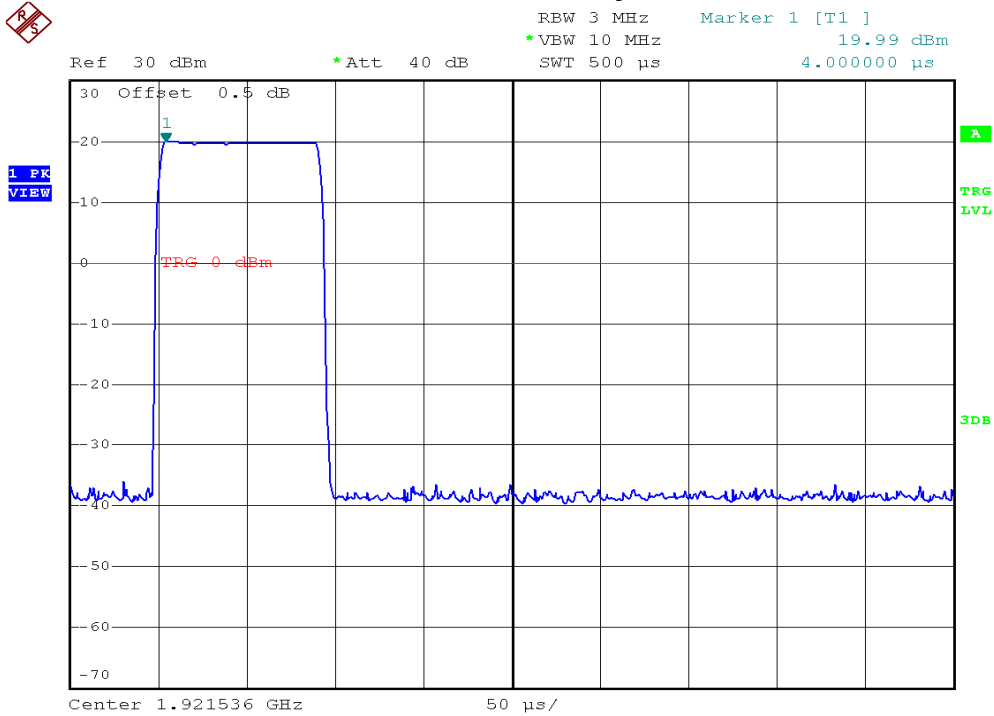

INTERTEK TESTING SERVICES

Peak Transmit Power Plots

Base unit, Lowest channel, Traffic carrier

Base unit, Middle channel, Traffic carrier

INTERTEK TESTING SERVICES

Peak Transmit Power Plots

Base unit, Highest channel, Traffic carrier

Base unit, Lowest channel, Dummy carrier

INTERTEK TESTING SERVICES

Peak Transmit Power Plots

Base unit, Middle channel, Dummy carrier

Base unit, Highest channel, Dummy carrier

INTERTEK TESTING SERVICES

Peak Transmit Power Plots

Handset unit, Lowest channel, Traffic carrier

Handset unit, Middle channel, Traffic carrier

INTERTEK TESTING SERVICES

Peak Transmit Power Plots

Handset unit, Highest channel, Traffic carrier