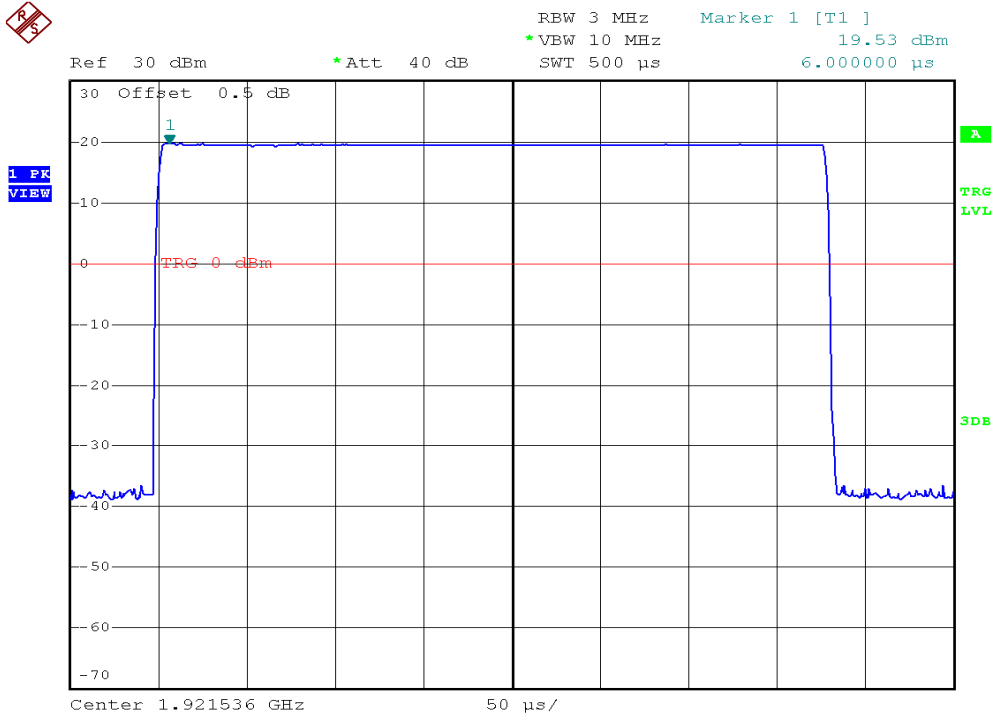

INTERTEK TESTING SERVICES

Peak Transmit Power Plots

Base unit, Lowest channel, Traffic carrier

Base unit, Middle channel, Traffic carrier

INTERTEK TESTING SERVICES

Peak Transmit Power Plots

Base unit, Highest channel, Traffic carrier

Base unit, Lowest channel, Dummy carrier

INTERTEK TESTING SERVICES

Peak Transmit Power Plots

Base unit, Middle channel, Dummy carrier

Base unit, Highest channel, Dummy carrier

INTERTEK TESTING SERVICES

Peak Transmit Power Plots

Handset unit, Lowest channel, Traffic carrier

Handset unit, Middle channel, Traffic carrier

INTERTEK TESTING SERVICES

Peak Transmit Power Plots

Handset unit, Highest channel, Traffic carrier