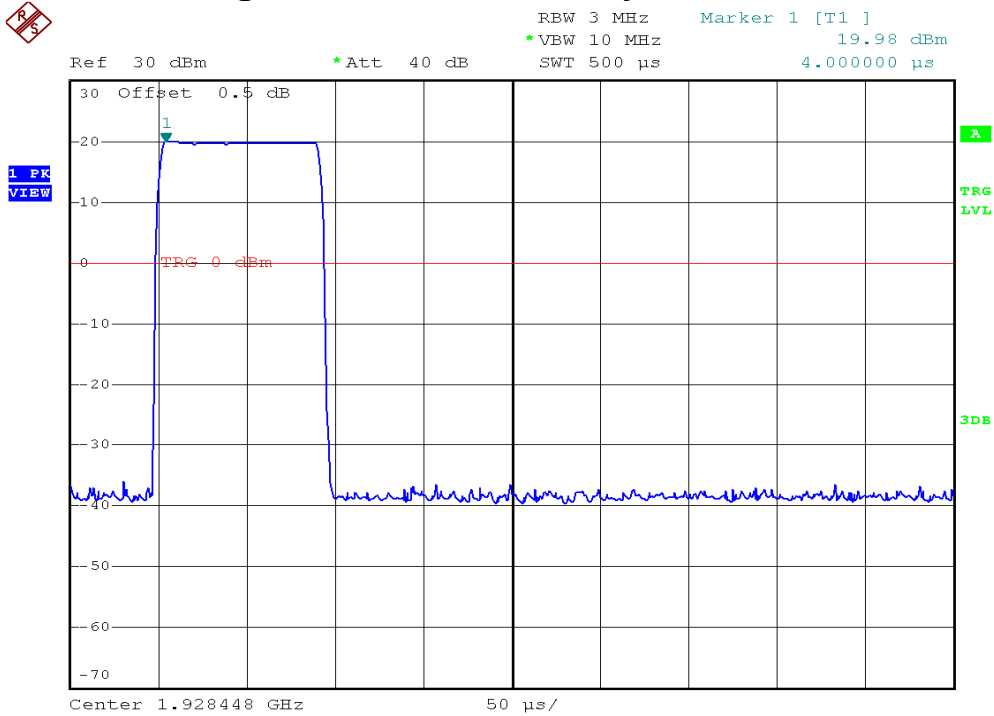

INTERTEK TESTING SERVICES

Peak Transmit Power Plots

Base unit, Lowest channel, Traffic carrier

Base unit, Middle channel, Traffic carrier

INTERTEK TESTING SERVICES

Peak Transmit Power Plots

Base unit, Highest channel, Traffic carrier

Base unit, Lowest channel, Dummy carrier

INTERTEK TESTING SERVICES

Peak Transmit Power Plots

Base unit, Middle channel, Dummy carrier

Base unit, Highest channel, Dummy carrier

INTERTEK TESTING SERVICES

Peak Transmit Power Plots

Handset unit, Lowest channel, Traffic carrier

Handset unit, Middle channel, Traffic carrier

INTERTEK TESTING SERVICES

Peak Transmit Power Plots

Handset unit, Highest channel, Traffic carrier