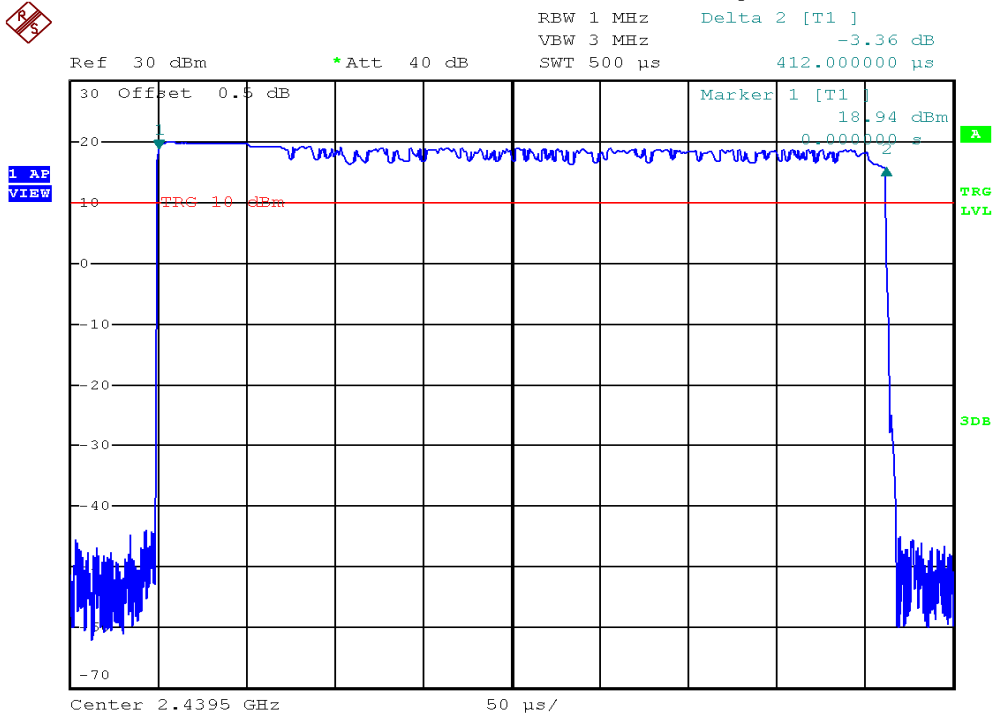

INTERTEK TESTING SERVICES

Transmitter Duty Cycle Calculation and Measurement Plots

Parent unit, traffic mode, Tx time for one period

Parent unit, traffic mode, duration for one period

INTERTEK TESTING SERVICES

Transmitter Duty Cycle Calculation and Measurement Plots

Parent unit, standby mode, Tx time for one period

Parent unit, standby mode, duration for one period