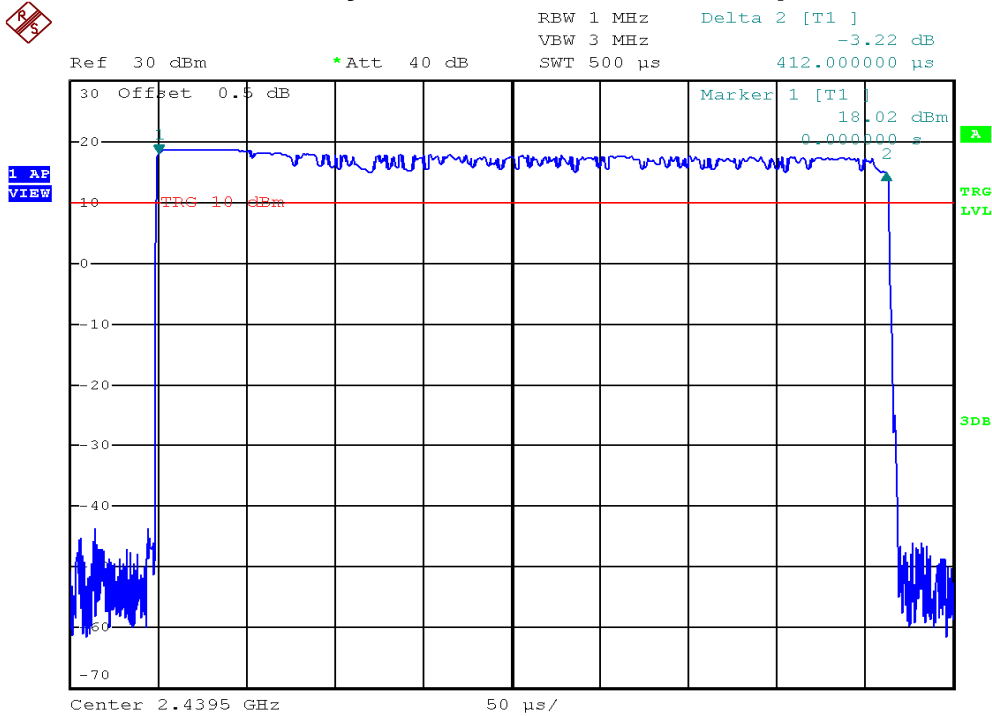

INTERTEK TESTING SERVICES

Transmitter Duty Cycle Calculation and Measurement Plots

Parent unit, traffic mode, Tx time for one period

Parent unit, traffic mode, duration for one period

INTERTEK TESTING SERVICES

Transmitter Duty Cycle Calculation and Measurement Plots

Parent unit, standby mode, Tx time for one period

Parent unit, standby mode, duration for one period