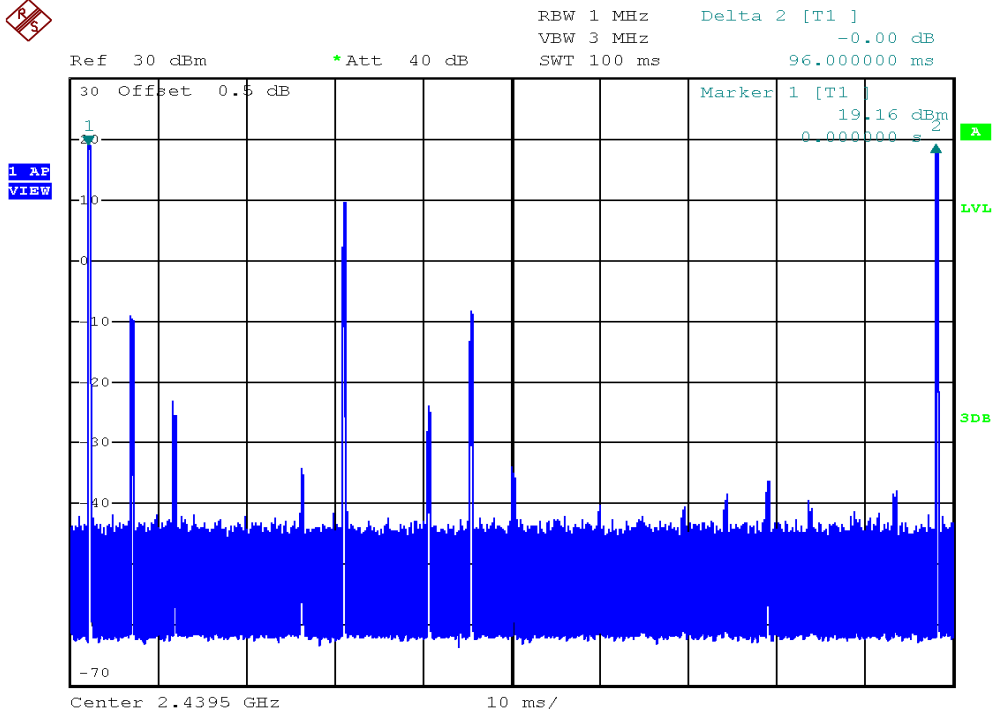

INTERTEK TESTING SERVICES

Transmitter Duty Cycle Calculation and Measurement Plots

Parent unit, traffic mode, Tx time for one period

Parent unit, traffic mode, duration for one period

INTERTEK TESTING SERVICES

Transmitter Duty Cycle Calculation and Measurement Plots

Parent unit, standby mode, Tx time for one period

Parent unit, standby mode, duration for one period