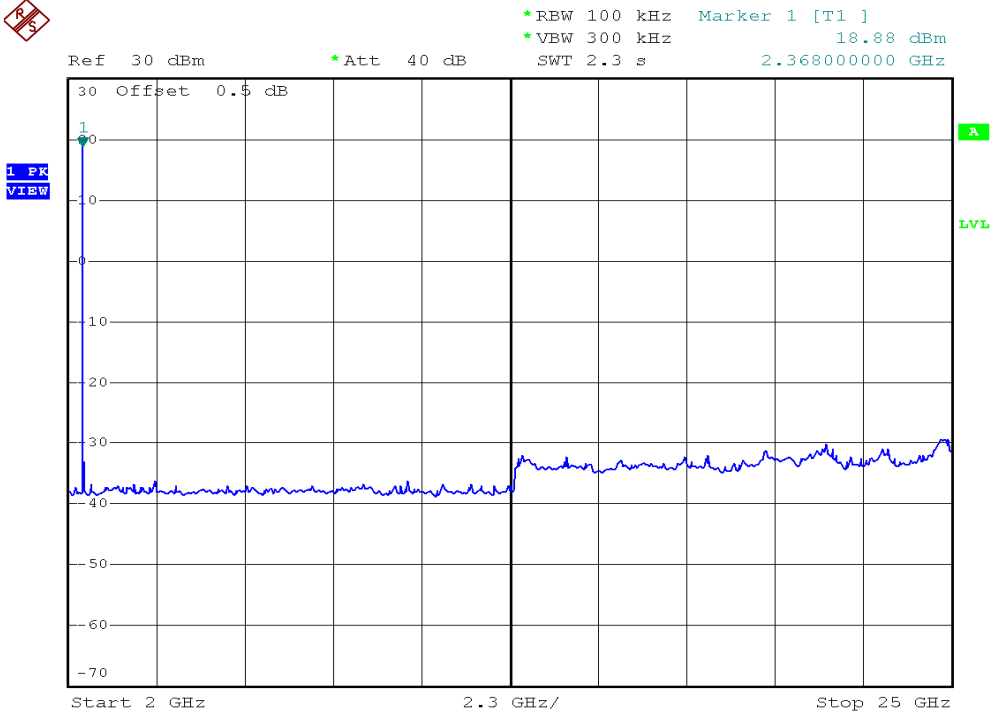

INTERTEK TESTING SERVICES

Out Band Antenna Conducted Emission Plots

Parent unit, Lowest channel, Plot 1

Parent unit, Lowest channel, Plot 2

INTERTEK TESTING SERVICES

Out Band Antenna Conducted Emission Plots

Parent unit, Middle channel, Plot 1

Parent unit, Middle channel, Plot 2

INTERTEK TESTING SERVICES

Out Band Antenna Conducted Emission Plots

Parent unit, Highest channel, Plot 1

Parent unit, Highest channel, Plot 2

INTERTEK TESTING SERVICES

Out Band Antenna Conducted Emission Plots

Parent unit, Bandedge plot, Plot 1

Parent unit, Bandedge plot, Plot 2