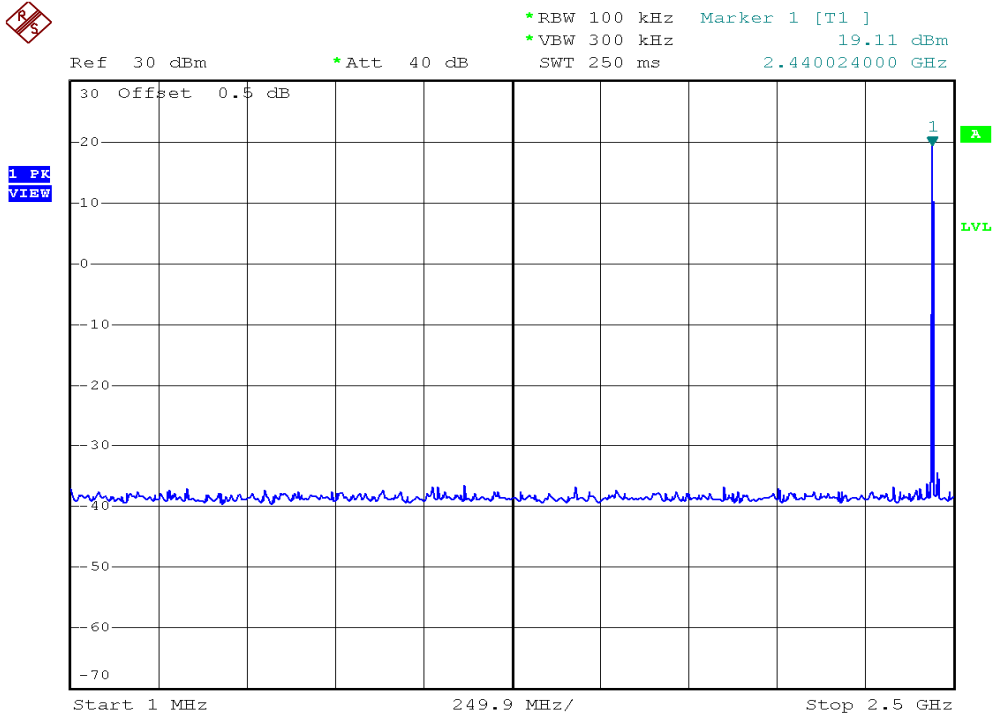

INTERTEK TESTING SERVICES

Out Band Antenna Conducted Emission Plots

Parent unit, Lowest channel, Plot 1

Parent unit, Lowest channel, Plot 2

INTERTEK TESTING SERVICES

Out Band Antenna Conducted Emission Plots

Parent unit, Middle channel, Plot 1

Parent unit, Middle channel, Plot 2

INTERTEK TESTING SERVICES

Out Band Antenna Conducted Emission Plots

Parent unit, Highest channel, Plot 1

Parent unit, Highest channel, Plot 2

INTERTEK TESTING SERVICES

Out Band Antenna Conducted Emission Plots

Parent unit, Bandedge plot, Plot 1

Parent unit, Bandedge plot, Plot 2