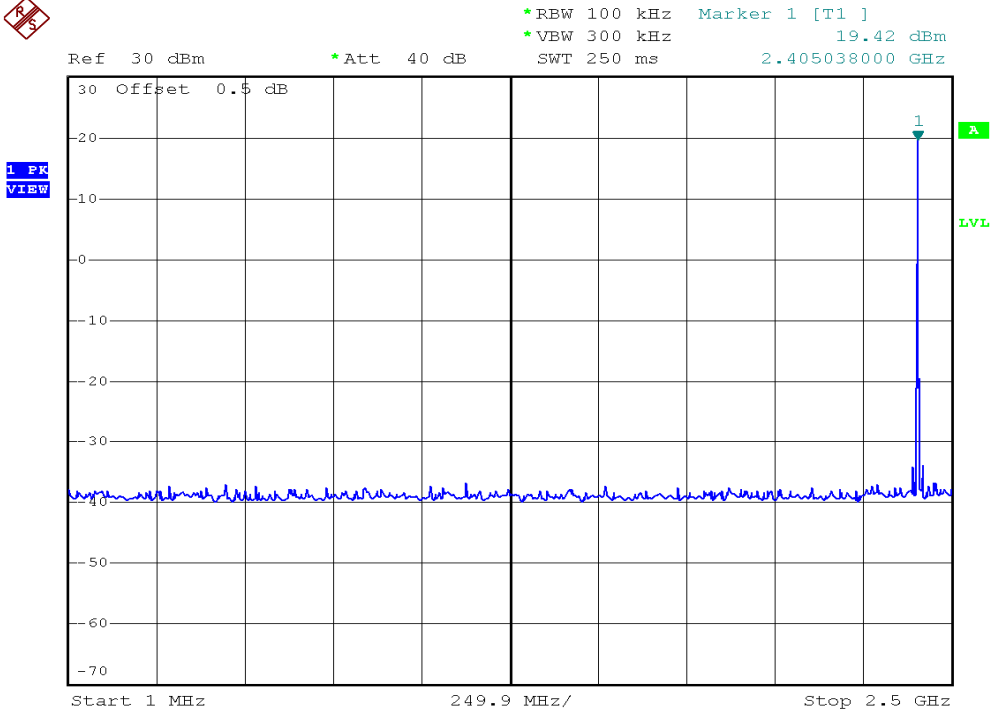

INTERTEK TESTING SERVICES

Out Band Antenna Conducted Emission Plots

Parent unit, Lowest channel, Plot 1

Parent unit, Lowest channel, Plot 2

INTERTEK TESTING SERVICES

Out Band Antenna Conducted Emission Plots

Parent unit, Middle channel, Plot 1

Parent unit, Middle channel, Plot 2

INTERTEK TESTING SERVICES

Out Band Antenna Conducted Emission Plots

Parent unit, Highest channel, Plot 1

Parent unit, Highest channel, Plot 2

INTERTEK TESTING SERVICES

Out Band Antenna Conducted Emission Plots

Parent unit, Bandedge plot, Plot 1

Parent unit, Bandedge plot, Plot 2