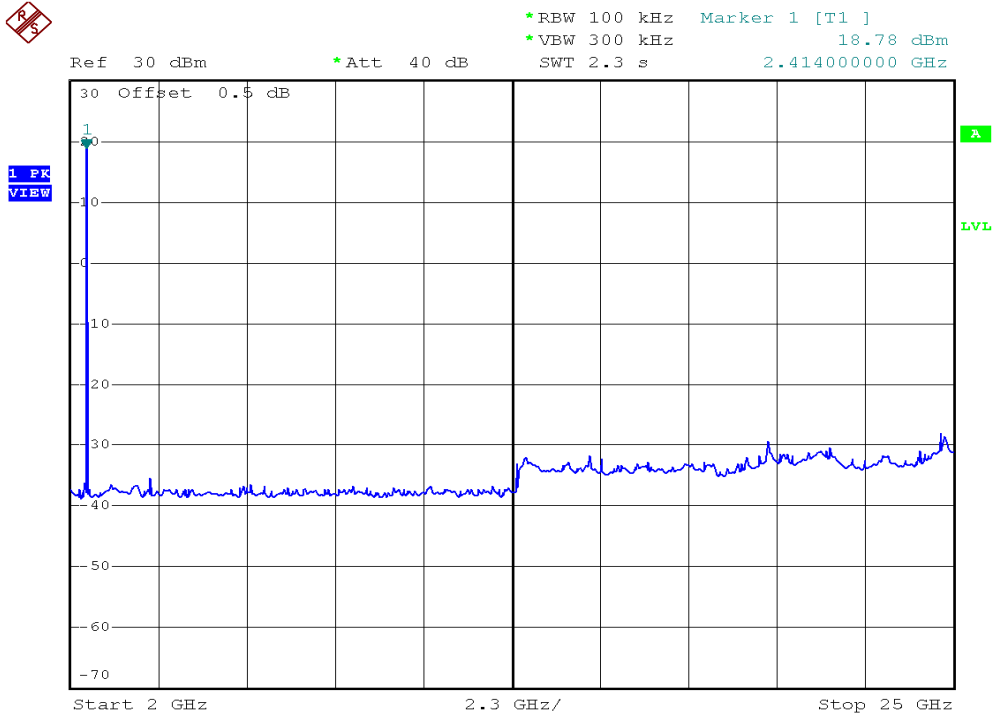

INTERTEK TESTING SERVICES

Out Band Antenna Conducted Emission Plots

Parent unit, Lowest channel, Plot 1

Parent unit, Lowest channel, Plot 2

INTERTEK TESTING SERVICES

Out Band Antenna Conducted Emission Plots

Parent unit, Middle channel, Plot 1

Parent unit, Middle channel, Plot 2

INTERTEK TESTING SERVICES

Out Band Antenna Conducted Emission Plots

Parent unit, Highest channel, Plot 1

Parent unit, Highest channel, Plot 2

INTERTEK TESTING SERVICES

Out Band Antenna Conducted Emission Plots

Parent unit, Bandedge plot, Plot 1

Parent unit, Bandedge plot, Plot 2