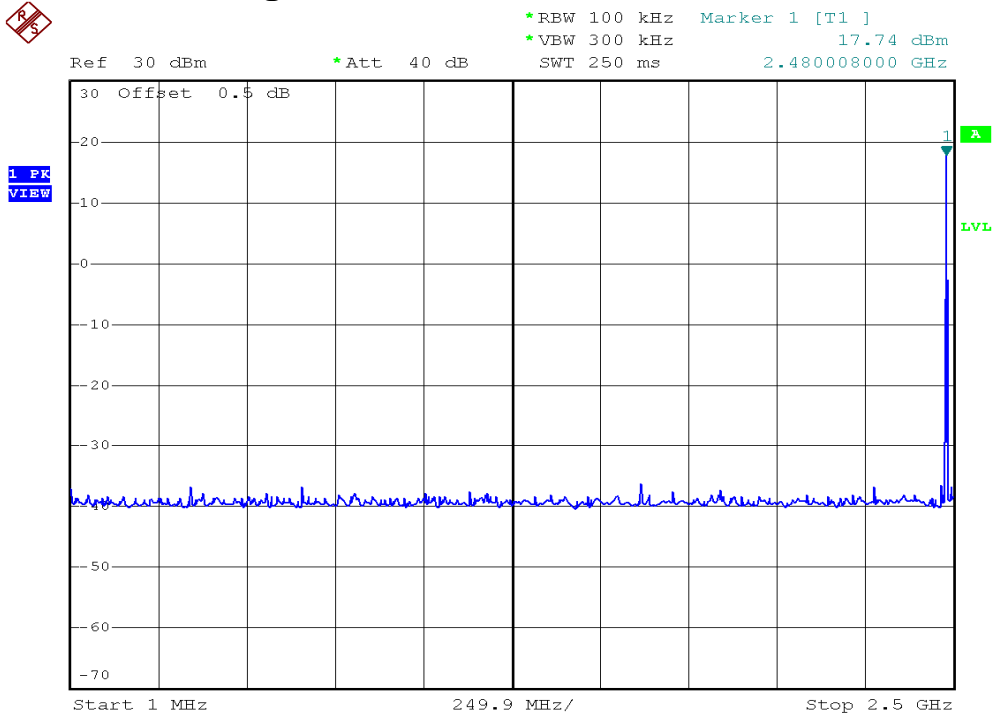

INTERTEK TESTING SERVICES

Out Band Antenna Conducted Emission Plots

Parent unit, Lowest channel, Plot 1

Parent unit, Lowest channel, Plot 2

INTERTEK TESTING SERVICES

Out Band Antenna Conducted Emission Plots

Parent unit, Middle channel, Plot 1

Parent unit, Middle channel, Plot 2

INTERTEK TESTING SERVICES

Out Band Antenna Conducted Emission Plots

Parent unit, Highest channel, Plot 1

Parent unit, Highest channel, Plot 2

INTERTEK TESTING SERVICES

Out Band Antenna Conducted Emission Plots

Parent unit, Bandedge plot, Plot 1

Parent unit, Bandedge plot, Plot 2