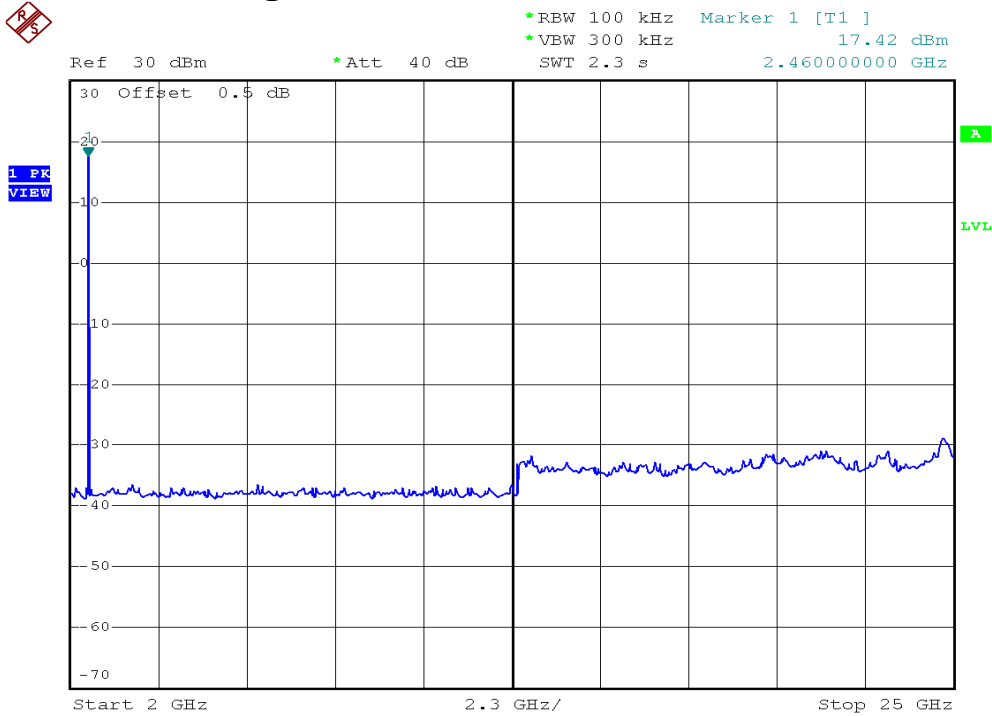

INTERTEK TESTING SERVICES

Out Band Antenna Conducted Emission Plots

Parent unit, Lowest channel, Plot 1

Parent unit, Lowest channel, Plot 2

INTERTEK TESTING SERVICES

Out Band Antenna Conducted Emission Plots

Parent unit, Middle channel, Plot 1

Parent unit, Middle channel, Plot 2

INTERTEK TESTING SERVICES

Out Band Antenna Conducted Emission Plots

Parent unit, Highest channel, Plot 1

Parent unit, Highest channel, Plot 2

INTERTEK TESTING SERVICES

Out Band Antenna Conducted Emission Plots

Parent unit, Bandedge plot, Plot 1

Parent unit, Bandedge plot, Plot 2