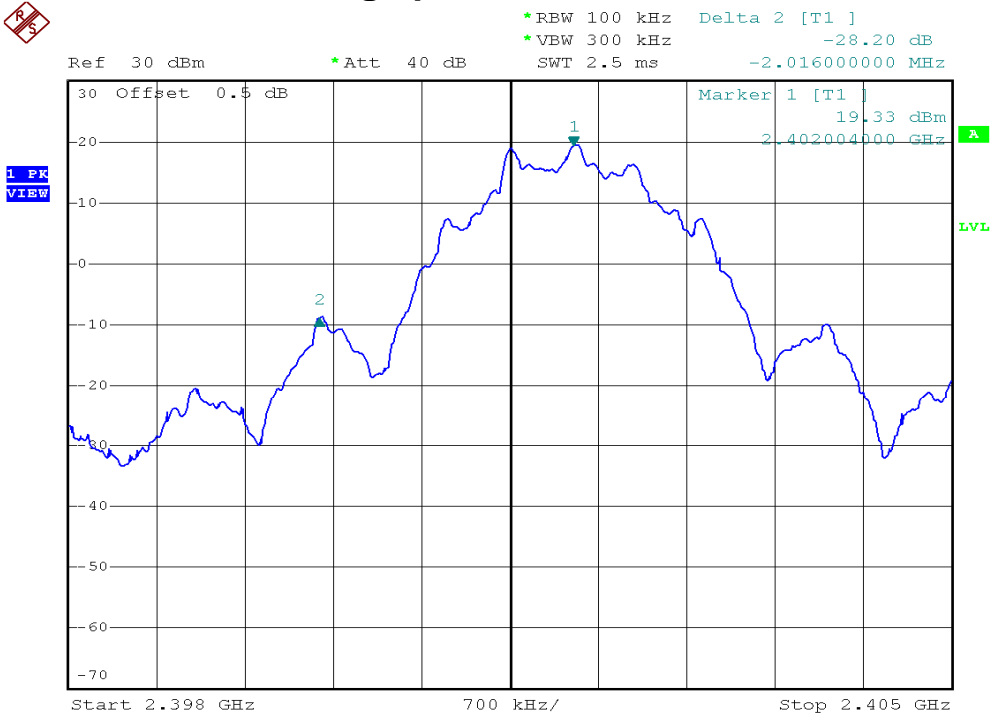

INTERTEK TESTING SERVICES

Out Band Antenna Conducted Emission Plots

Parent unit, Lowest channel, Plot 1

Parent unit, Lowest channel, Plot 2

INTERTEK TESTING SERVICES

Out Band Antenna Conducted Emission Plots

Parent unit, Middle channel, Plot 1

Parent unit, Middle channel, Plot 2

INTERTEK TESTING SERVICES

Out Band Antenna Conducted Emission Plots

Parent unit, Highest channel, Plot 1

Parent unit, Highest channel, Plot 2

INTERTEK TESTING SERVICES

Out Band Antenna Conducted Emission Plots

Parent unit, Bandedge plot, Plot 1

Parent unit, Bandedge plot, Plot 2