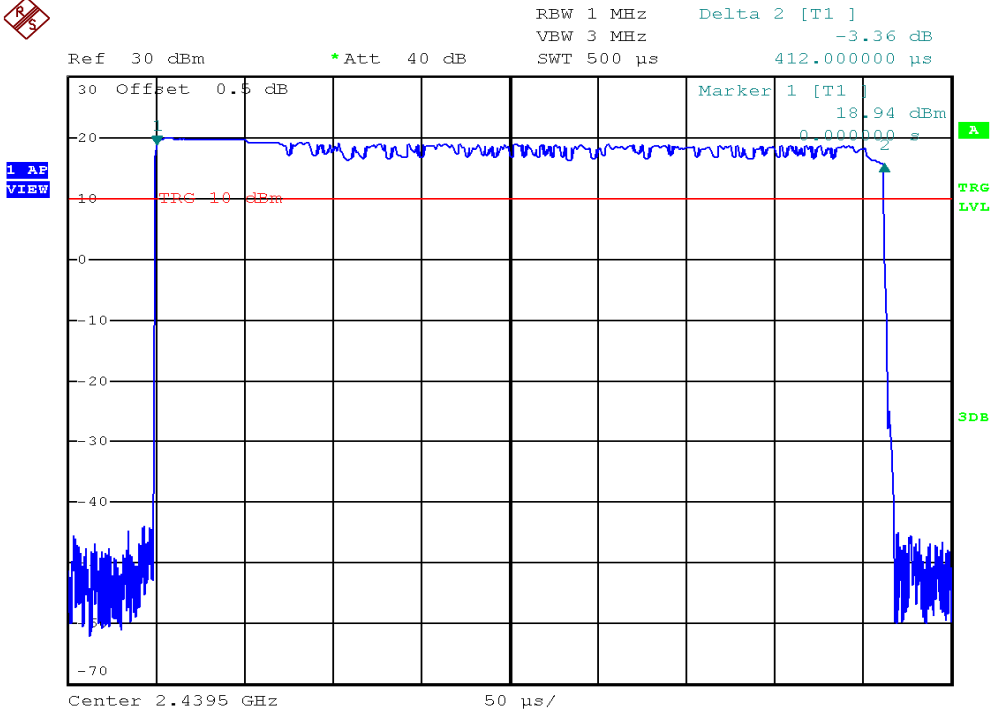

INTERTEK TESTING SERVICES

Average Channel Occupancy Time Plots

Parent unit, Traffic mode, Tx time for one period

Parent unit, Traffic mode, Duration for one period

INTERTEK TESTING SERVICES

Average Channel Occupancy Time Plots

Parent unit, Traffic mode, 8 seconds sweep

Parent unit, Standby mode, Tx time for one period

INTERTEK TESTING SERVICES

Average Channel Occupancy Time Plots

Parent unit, Standby mode, Duration for one period

Parent unit, Standby mode, 5.2 seconds sweep

INTERTEK TESTING SERVICES

Average Channel Occupancy Time Plots

Parent unit, Standby mode, 20.8 seconds sweep