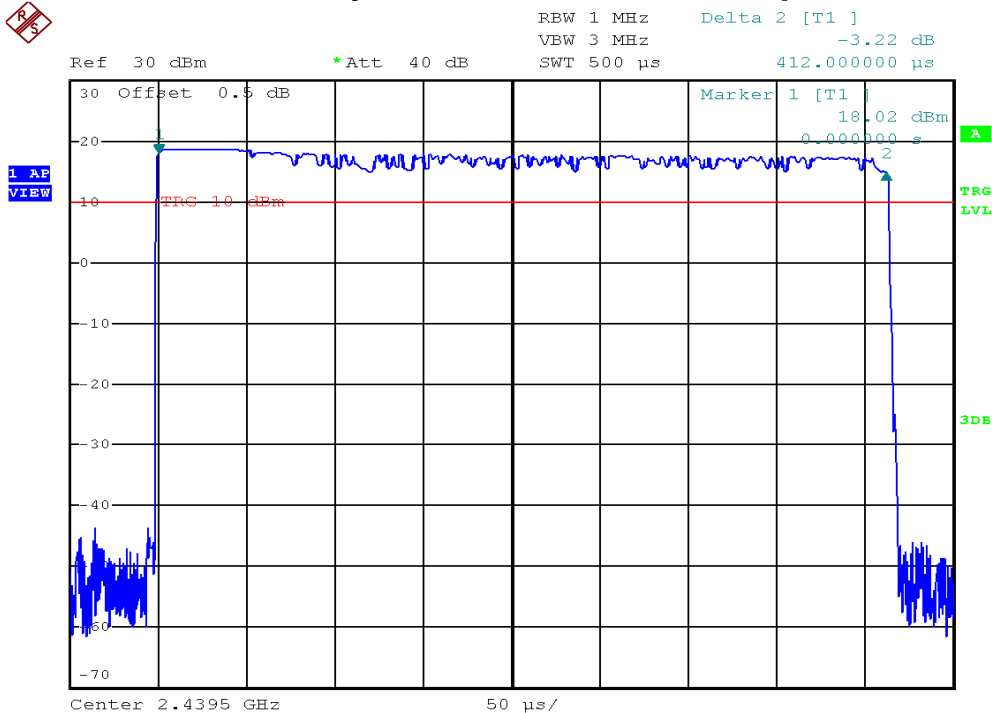

INTERTEK TESTING SERVICES

Average Channel Occupancy Time Plots

Parent unit, Traffic mode, Tx time for one period

Parent unit, Traffic mode, Duration for one period

INTERTEK TESTING SERVICES

Average Channel Occupancy Time Plots

Parent unit, Traffic mode, 8 seconds sweep

Parent unit, Standby mode, Tx time for one period

INTERTEK TESTING SERVICES

Average Channel Occupancy Time Plots

Parent unit, Standby mode, Duration for one period

Parent unit, Standby mode, 5.2 seconds sweep

INTERTEK TESTING SERVICES

Average Channel Occupancy Time Plots

Parent unit, Standby mode, 20.8 seconds sweep