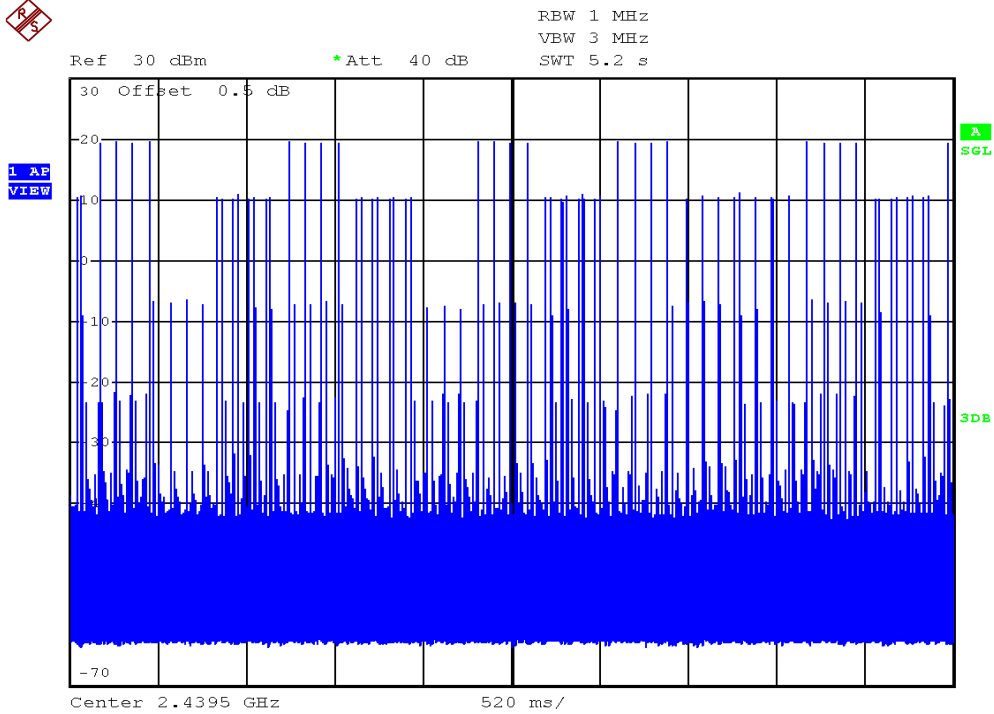

INTERTEK TESTING SERVICES

Average Channel Occupancy Time Plots

Parent unit, Traffic mode, Tx time for one period

Parent unit, Traffic mode, Duration for one period

INTERTEK TESTING SERVICES

Average Channel Occupancy Time Plots

Parent unit, Traffic mode, 8 seconds sweep

Parent unit, Standby mode, Tx time for one period

INTERTEK TESTING SERVICES

Average Channel Occupancy Time Plots

Parent unit, Standby mode, Duration for one period

Parent unit, Standby mode, 5.2 seconds sweep

INTERTEK TESTING SERVICES

Average Channel Occupancy Time Plots

Parent unit, Standby mode, 20.8 seconds sweep