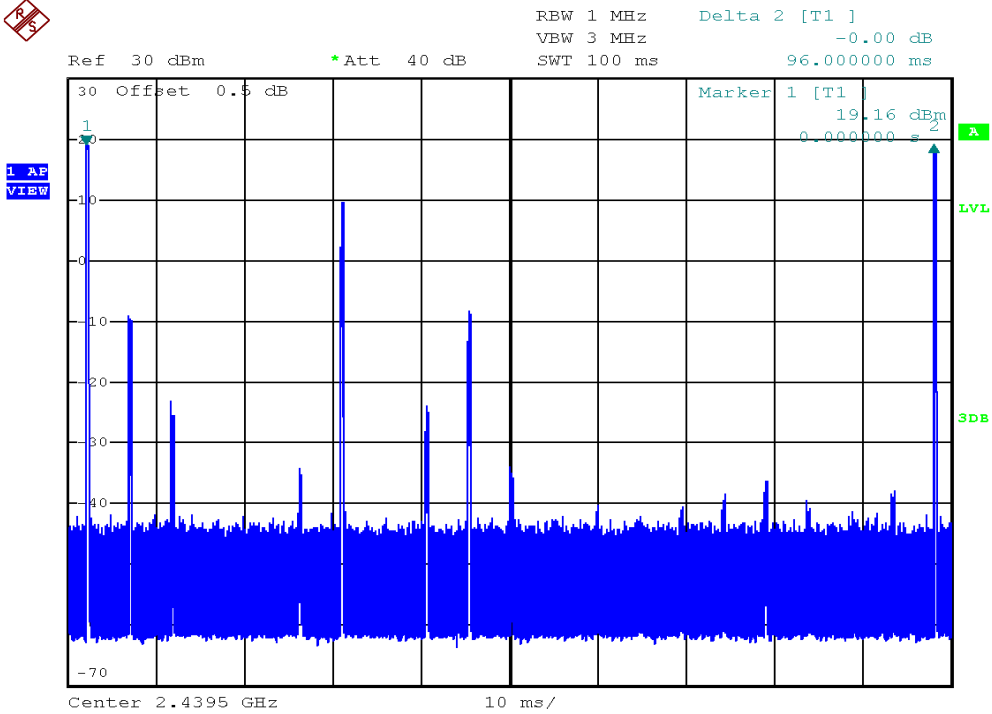

INTERTEK TESTING SERVICES

Average Channel Occupancy Time Plots

Parent unit, Traffic mode, Tx time for one period

Parent unit, Traffic mode, Duration for one period

INTERTEK TESTING SERVICES

Average Channel Occupancy Time Plots

Parent unit, Traffic mode, 8 seconds sweep

Parent unit, Standby mode, Tx time for one period

INTERTEK TESTING SERVICES

Average Channel Occupancy Time Plots

Parent unit, Standby mode, Duration for one period

Parent unit, Standby mode, 5.2 seconds sweep

INTERTEK TESTING SERVICES

Average Channel Occupancy Time Plots

Parent unit, Standby mode, 20.8 seconds sweep