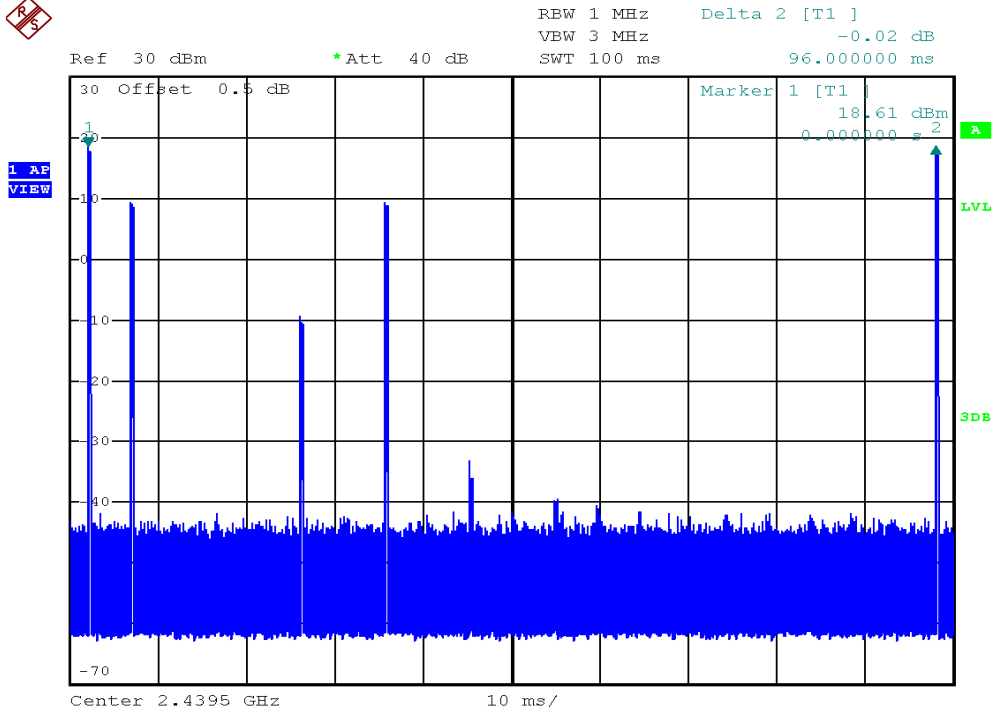

Parent unit, Traffic mode, 8 seconds sweep

Parent unit, Standby mode, Tx time for one period

INTERTEK TESTING SERVICES

Average Channel Occupancy Time Plots

Parent unit, Standby mode, Duration for one period

Parent unit, Standby mode, 5.2 seconds sweep

INTERTEK TESTING SERVICES

Average Channel Occupancy Time Plots

Parent unit, Standby mode, 20.8 seconds sweep