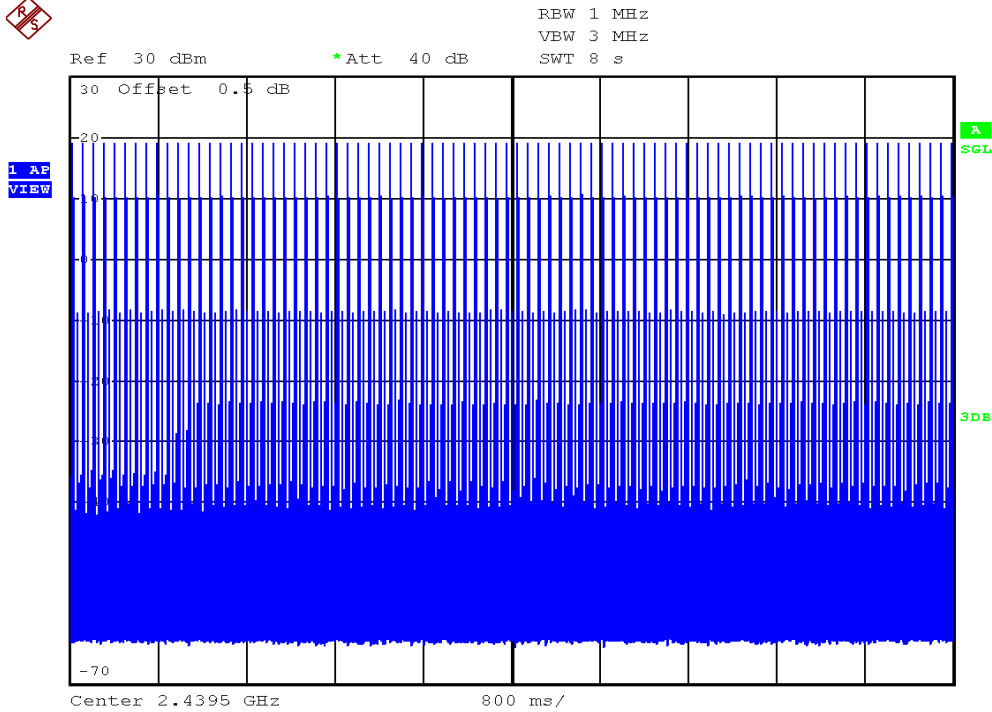

INTERTEK TESTING SERVICES

Average Channel Occupancy Time Plots

Parent unit, Traffic mode, Tx time for one period

Parent unit, Traffic mode, Duration for one period

INTERTEK TESTING SERVICES

Average Channel Occupancy Time Plots

Parent unit, Traffic mode, 8 seconds sweep

Parent unit, Standby mode, Tx time for one period

INTERTEK TESTING SERVICES

Average Channel Occupancy Time Plots

Parent unit, Standby mode, Duration for one period

Parent unit, Standby mode, 5.2 seconds sweep

INTERTEK TESTING SERVICES

Average Channel Occupancy Time Plots

Parent unit, Standby mode, 20.8 seconds sweep