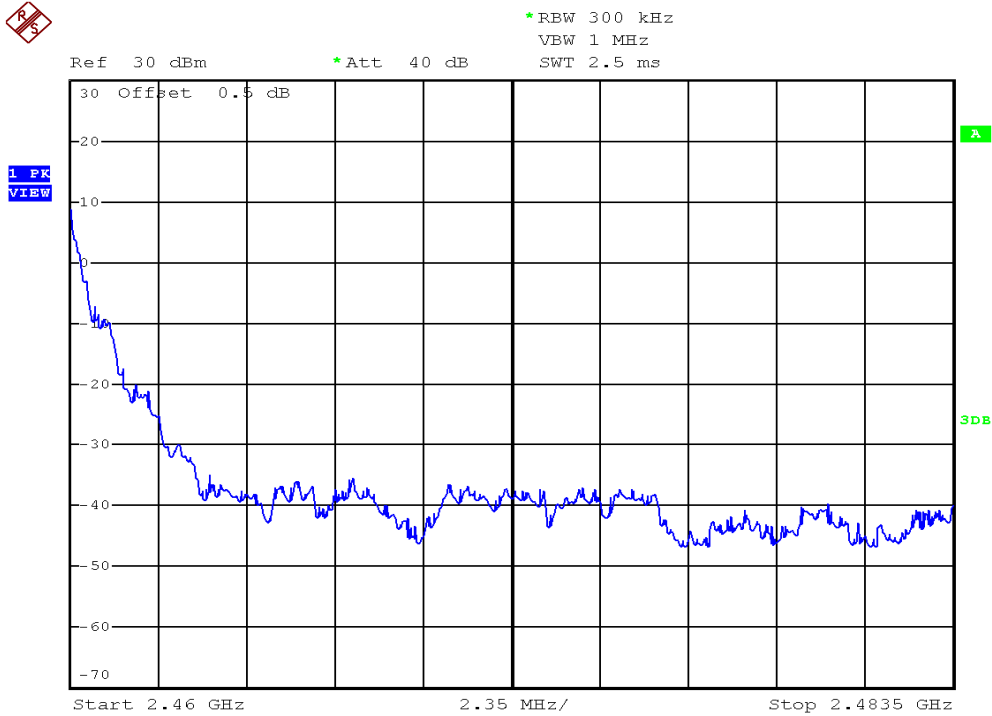

Parent unit, Traffic mode, Plot D