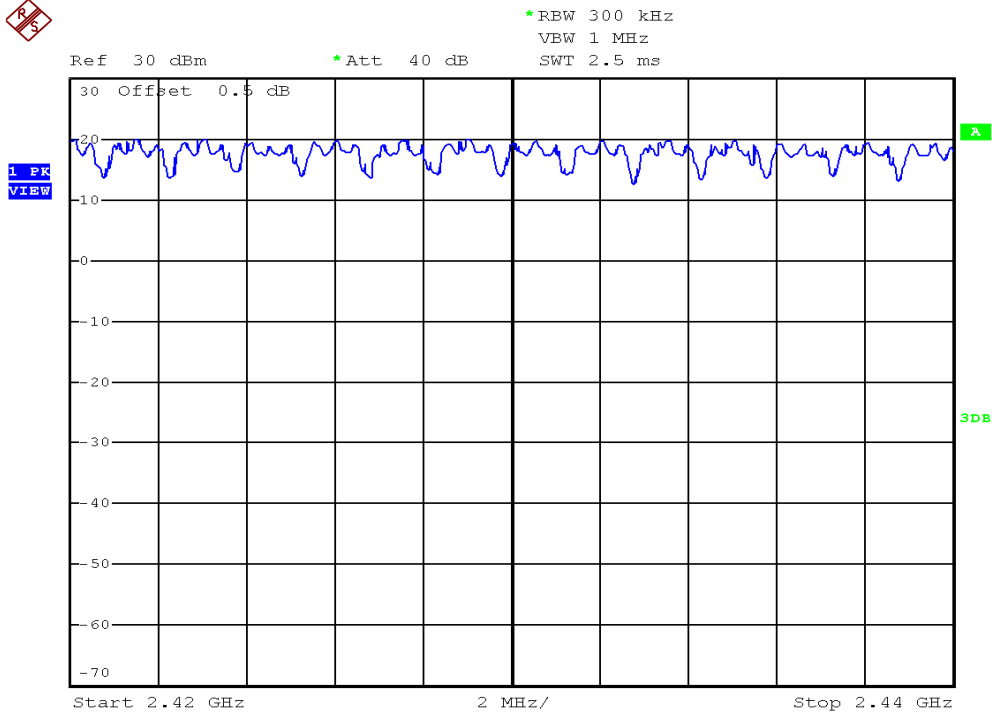

Parent unit, Standby mode, Plot C

Parent unit, Standby mode, Plot B