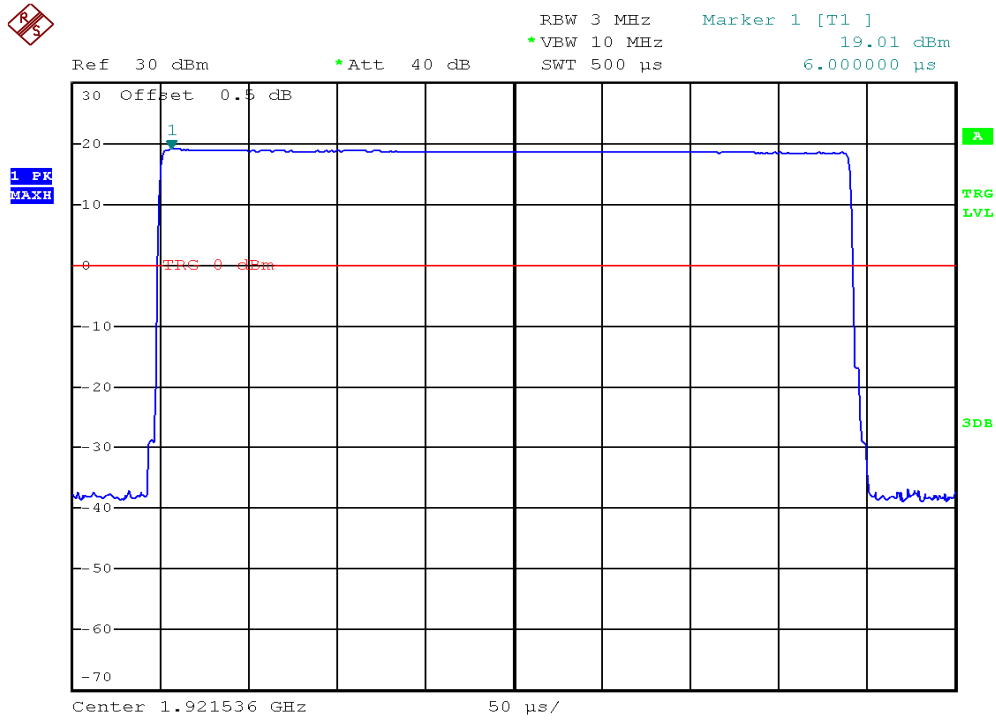

INTERTEK TESTING SERVICES

Peak Transmit Power Plots

Base unit, Lowest channel, Traffic carrier

Base unit, Highest channel, Traffic carrier

INTERTEK TESTING SERVICES

Peak Transmit Power Plots

Handset unit, Lowest channel, Traffic carrier

Handset unit, Highest channel, Traffic carrier