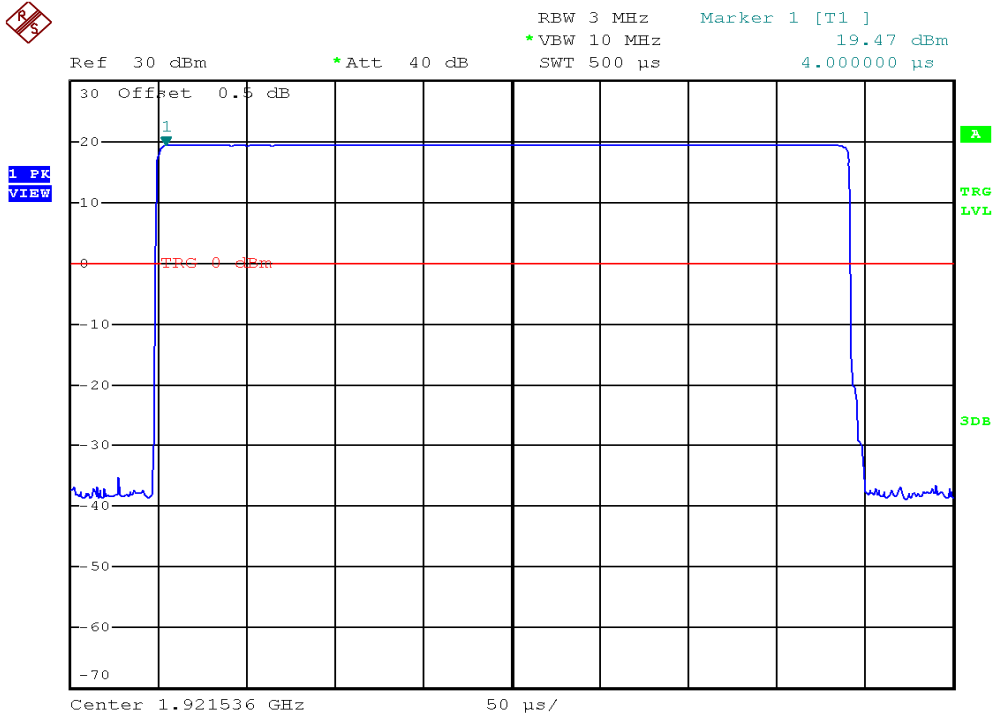

INTERTEK TESTING SERVICES

Peak Transmit Power Plots

Base unit, Lowest channel, Traffic carrier

Base unit, Highest channel, Traffic carrier

INTERTEK TESTING SERVICES

Peak Transmit Power Plots

Handset unit, Lowest channel, Traffic carrier

Handset unit, Highest channel, Traffic carrier