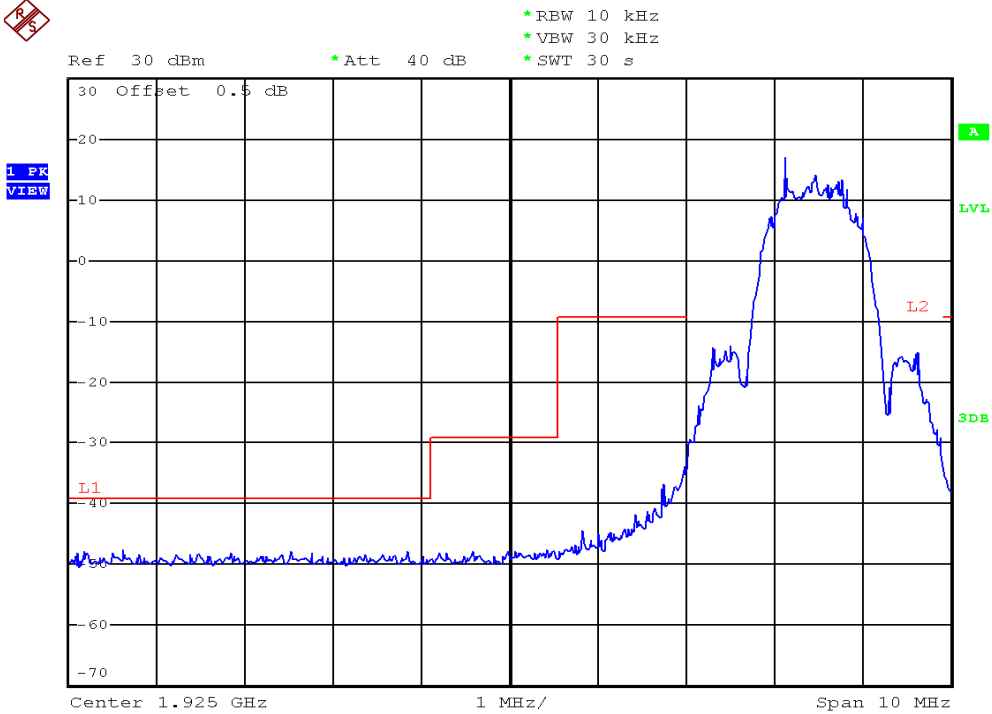

INTERTEK TESTING SERVICES

Unwanted Emission Inside The Sub-Band Plots

Base unit, Lowest channel, Traffic carrier

Base unit, Highest channel, Traffic carrier

INTERTEK TESTING SERVICES

Unwanted Emission Inside The Sub-Band Plots

Handset unit, Lowest channel, Traffic carrier

Handset unit, Highest channel, Traffic carrier