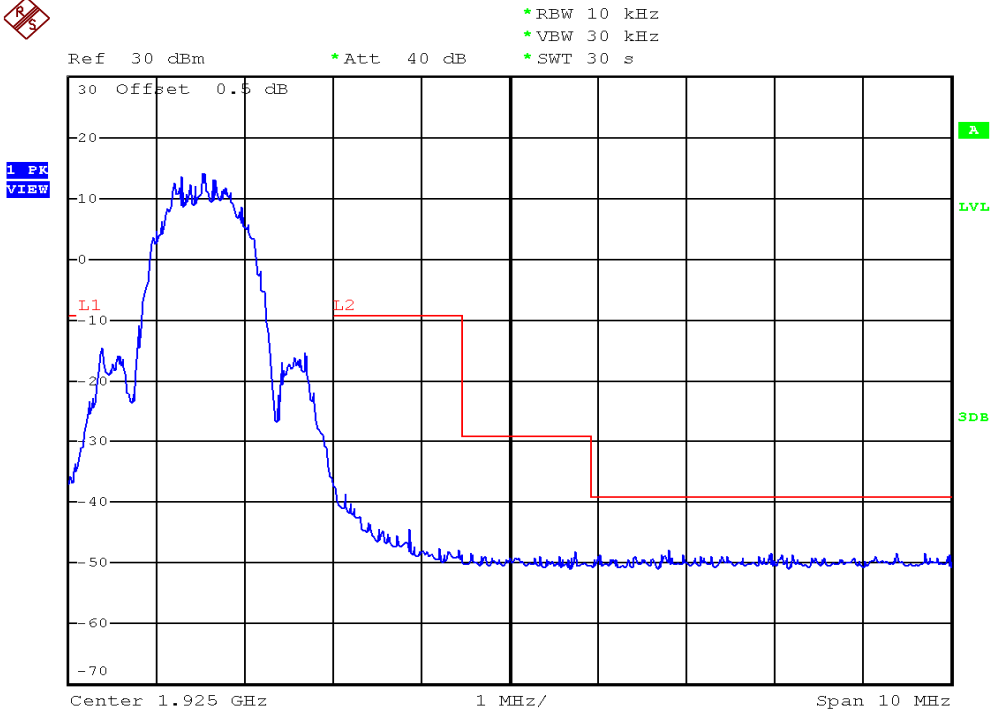

INTERTEK TESTING SERVICES

Unwanted Emission Inside The Sub-Band Plots

Base unit, Lowest channel, Traffic carrier

Base unit, Highest channel, Traffic carrier

INTERTEK TESTING SERVICES

Unwanted Emission Inside The Sub-Band Plots

Handset unit, Lowest channel, Traffic carrier

Handset unit, Highest channel, Traffic carrier