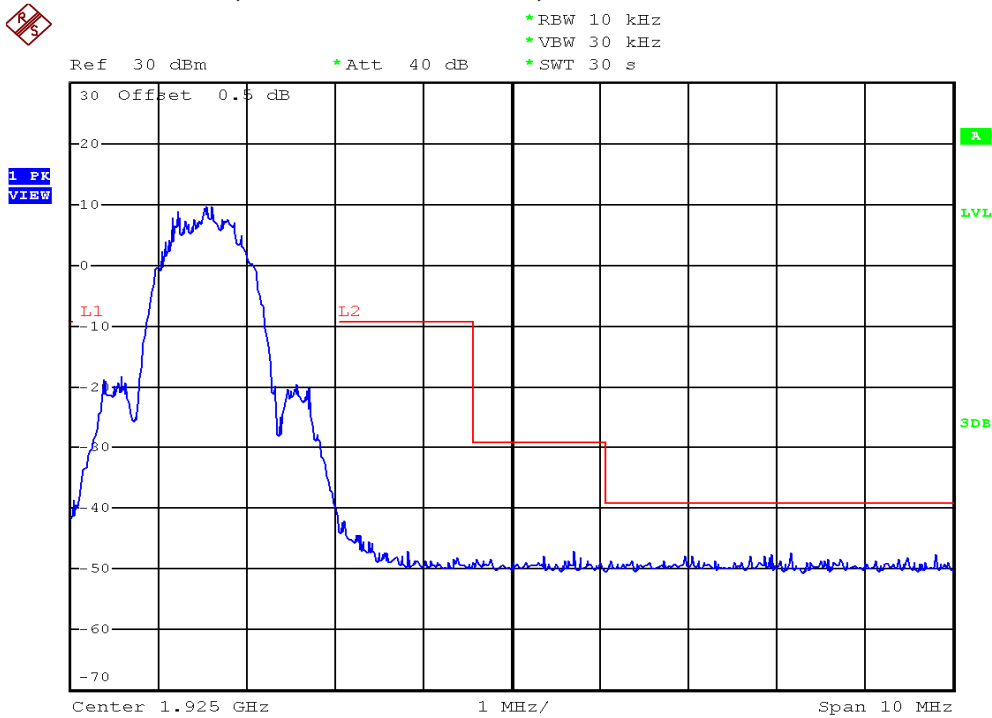

INTERTEK TESTING SERVICES

Unwanted Emission Inside The Sub-Band Plots

Base unit, Lowest channel, Traffic carrier

Base unit, Highest channel, Traffic carrier

INTERTEK TESTING SERVICES

Unwanted Emission Inside The Sub-Band Plots

Handset unit, Lowest channel, Traffic carrier

Handset unit, Highest channel, Traffic carrier