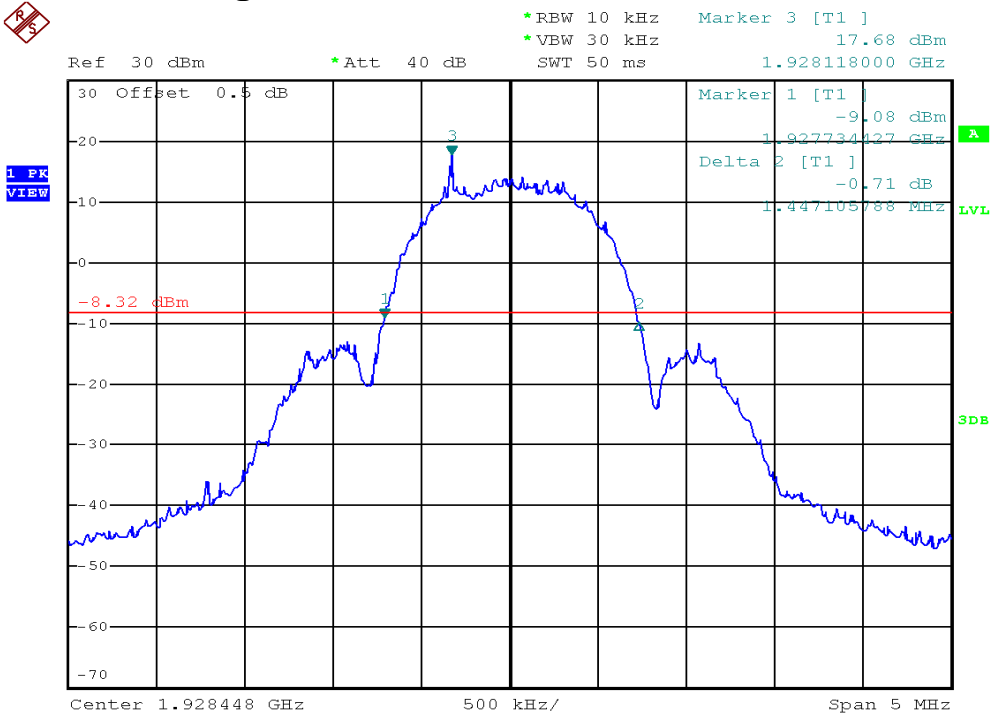

INTERTEK TESTING SERVICES

26dB Emission Bandwidth Plots

Base unit, Lowest channel, Traffic carrier

Base unit, Highest channel, Traffic carrier

INTERTEK TESTING SERVICES

26dB Emission Bandwidth Plots

Handset unit, Lowest channel, Traffic carrier

Handset unit, Highest channel, Traffic carrier