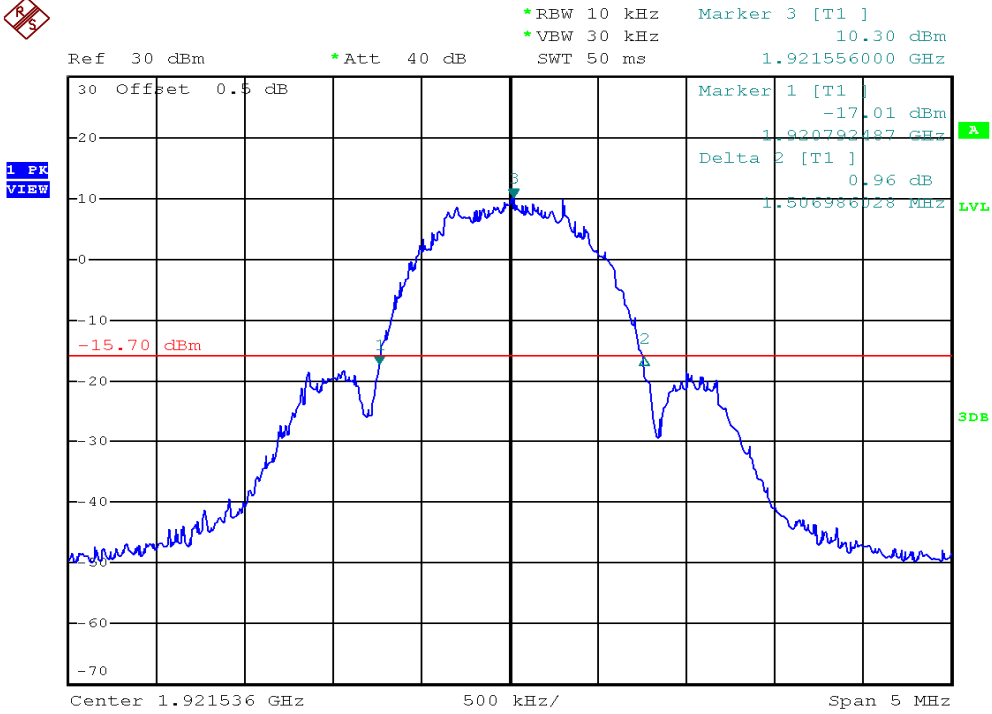

INTERTEK TESTING SERVICES

26dB Emission Bandwidth Plots

Base unit, Lowest channel, Traffic carrier

Base unit, Highest channel, Traffic carrier

INTERTEK TESTING SERVICES

26dB Emission Bandwidth Plots

Handset unit, Lowest channel, Traffic carrier

Handset unit, Highest channel, Traffic carrier