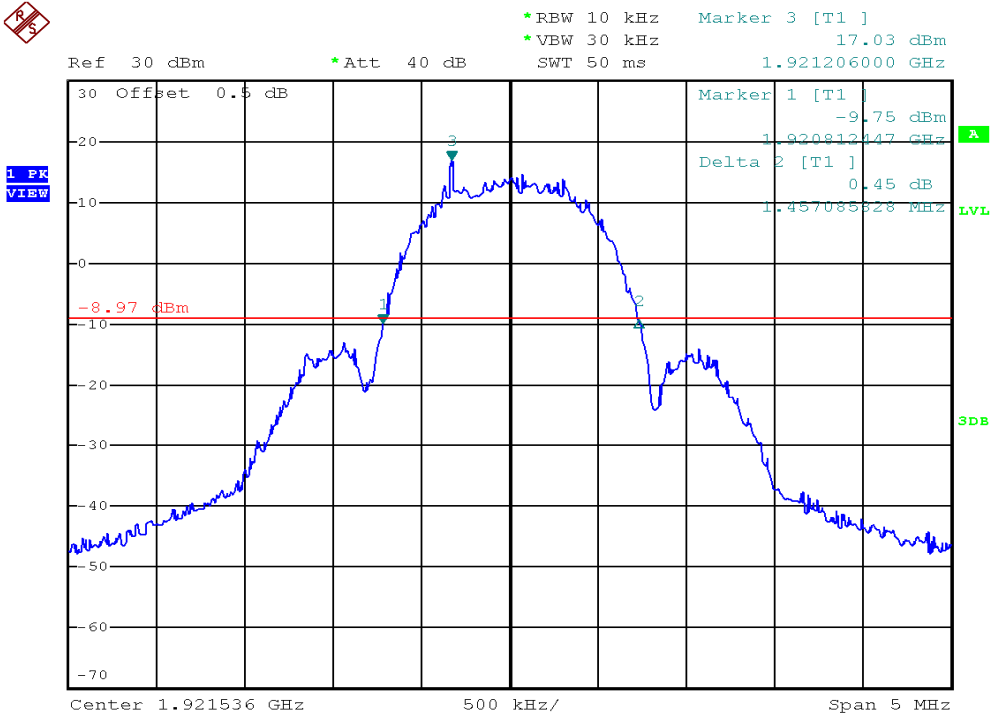

INTERTEK TESTING SERVICES

26dB Emission Bandwidth Plots

Base unit, Lowest channel, Traffic carrier

Base unit, Highest channel, Traffic carrier

INTERTEK TESTING SERVICES

26dB Emission Bandwidth Plots

Handset unit, Lowest channel, Traffic carrier

Handset unit, Highest channel, Traffic carrier