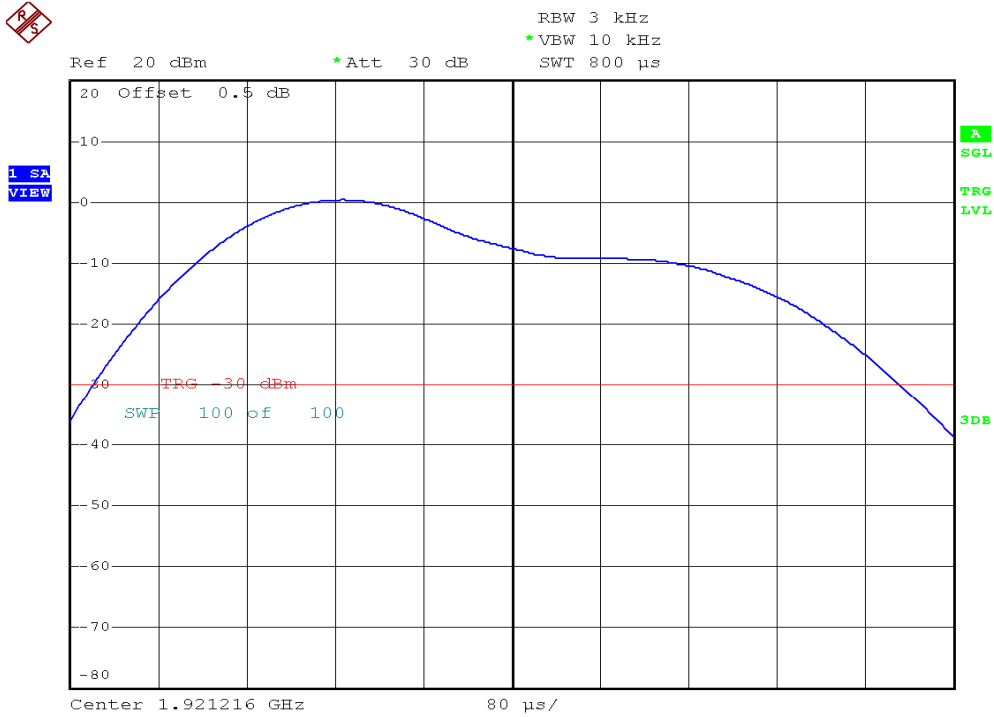

## Power Spectral Density Plots

### Parent unit, Lowest channel, Traffic carrier