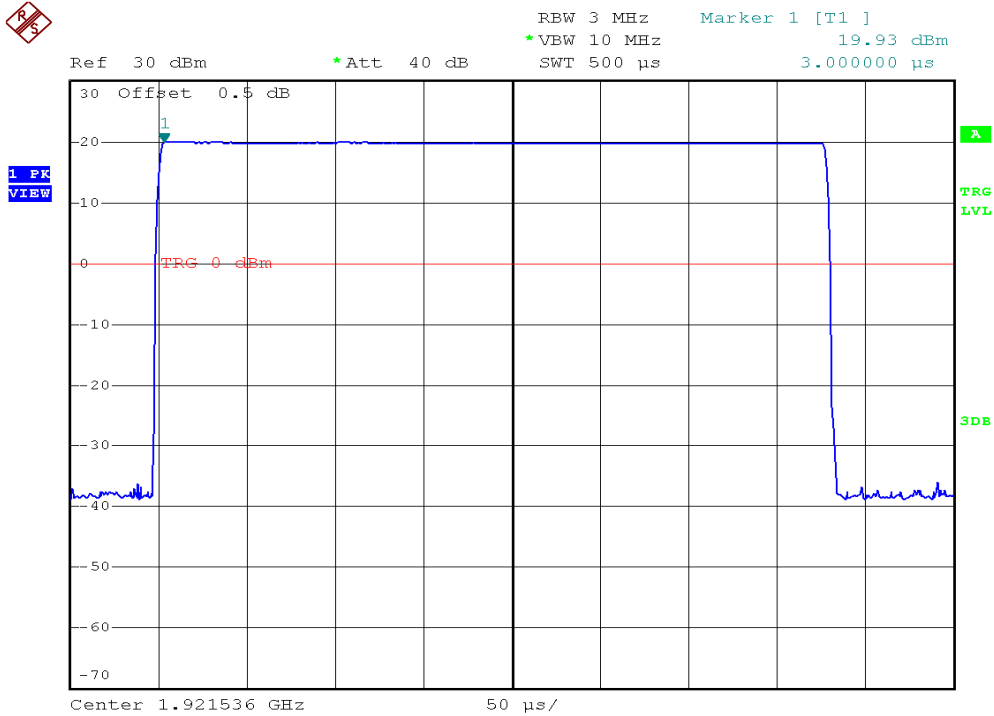

INTERTEK TESTING SERVICES

Peak Transmit Power Plots

Parent unit, Lowest channel, Traffic carrier

Parent unit, Middle channel, Traffic carrier

INTERTEK TESTING SERVICES

Peak Transmit Power Plots

Parent unit, Highest channel, Traffic carrier