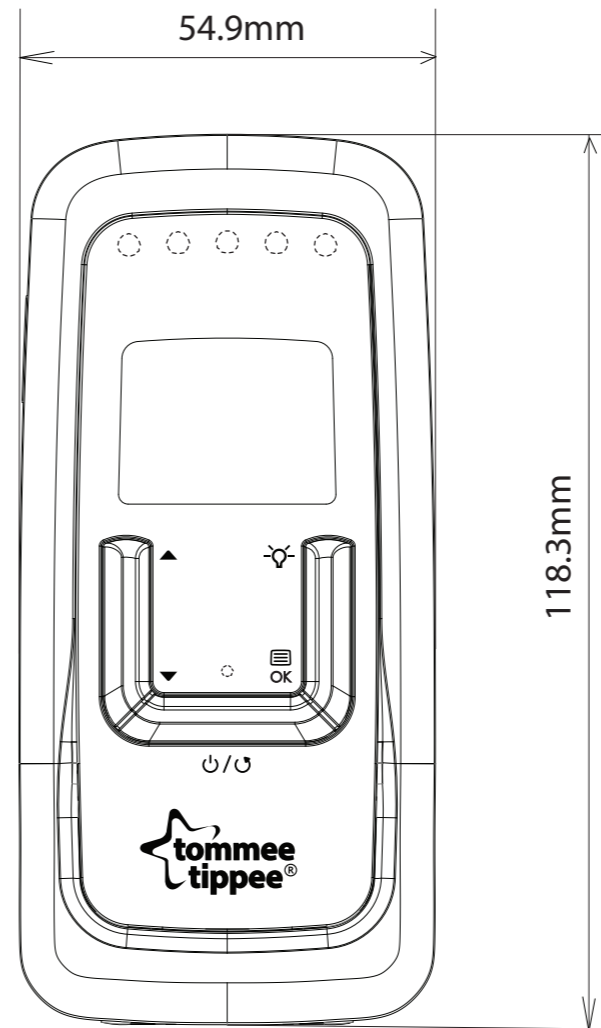

Belt clip is permanently attached with a parent unit

side view

FCC ID: EW780-8070-01
IC: 1135B-80807001
FABRIQUE EN CHINE
MADE IN CHINA

PRINT COLOR : Grey 8C

Baby Monitor
Model:1082SP

PRINT COLOR : Grey 8C

PRINT COLOR : WHITE

PRINT COLOR : WHITE