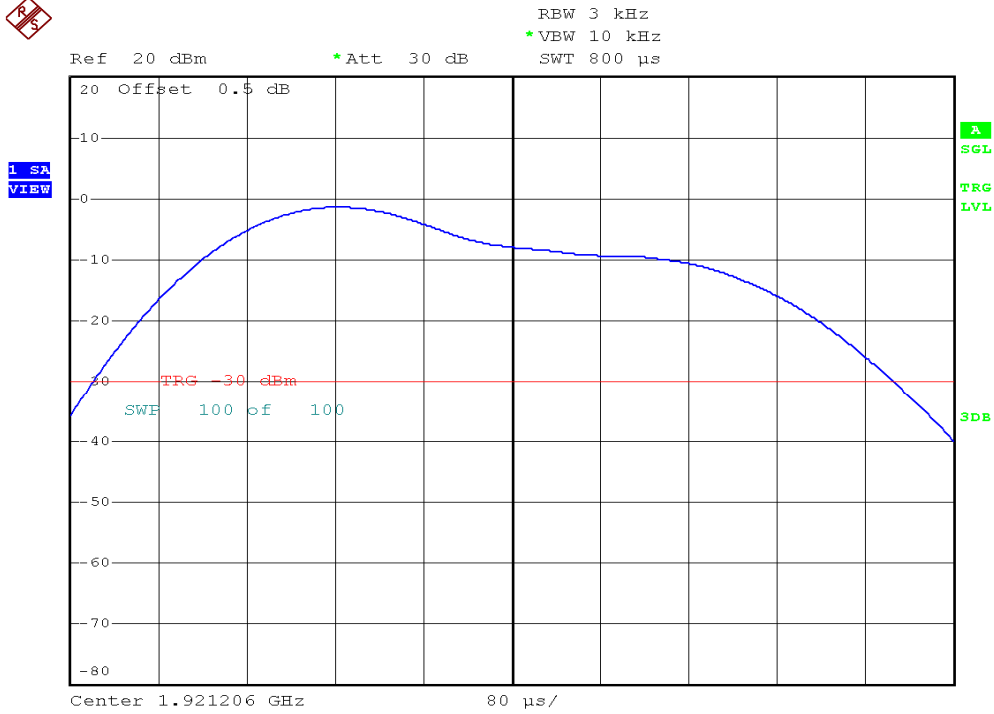

INTERTEK TESTING SERVICES

Power Spectral Density Plots

Baby unit, Lowest channel, Traffic carrier