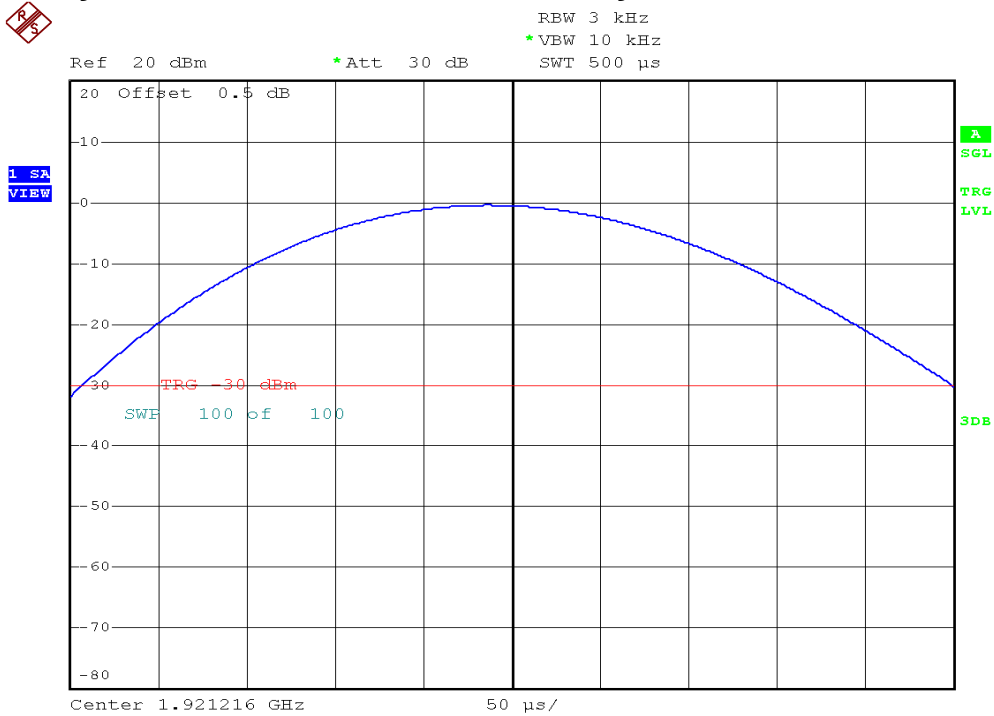

INTERTEK TESTING SERVICES

Power Spectral Density Plots

Baby unit, Lowest channel, Dummy carrier