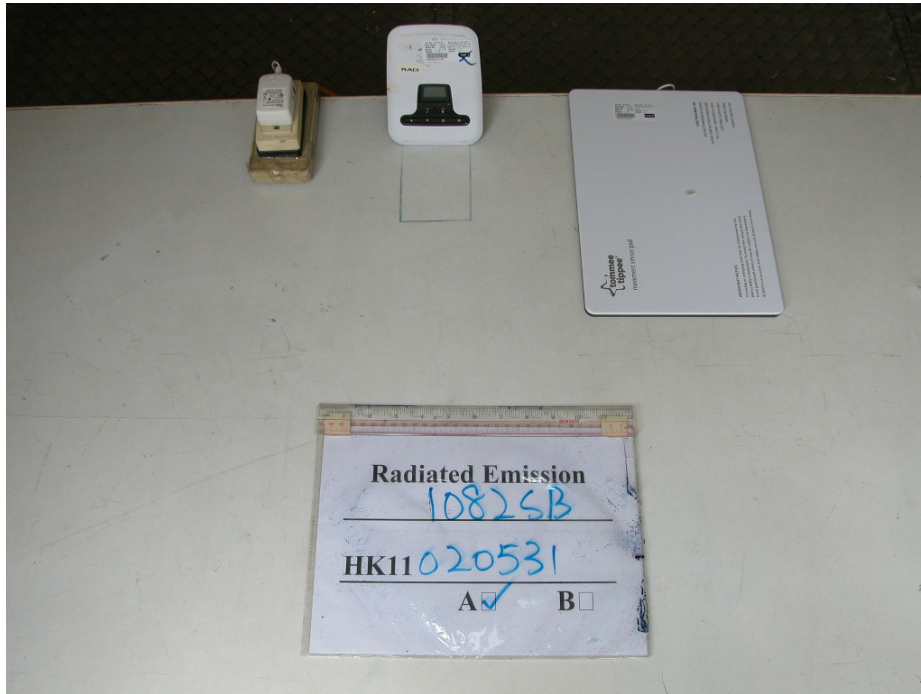

INTERTEK TESTING SERVICES

The Worst Case Configuration Photographs – Mode: Transmission

Radiated Emission – Baby Unit

Front View

Rear View

INTERTEK TESTING SERVICES

The Worst Case Configuration Photographs – Mode: Sound Receiving

Conducted Emission

Front View

Right Side View

INTERTEK TESTING SERVICES

The Worst Case Configuration Photographs – Mode: Sound Receiving

Conducted Emission

Left Side View