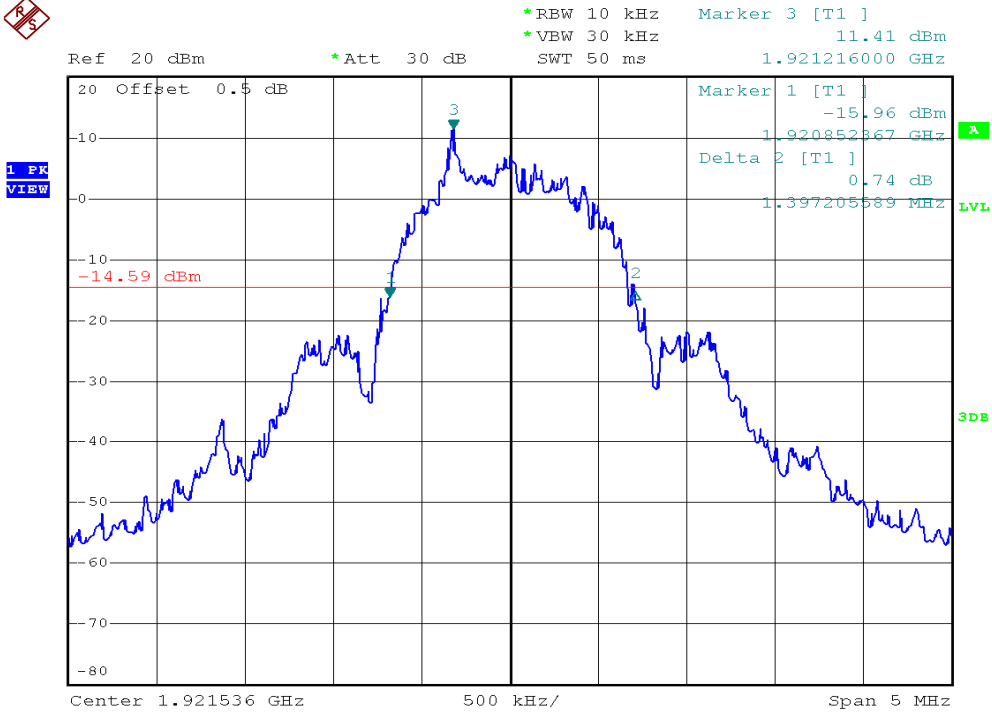

INTERTEK TESTING SERVICES

26dB Emission Bandwidth Plots

Baby unit, Lowest channel, Dummy carrier