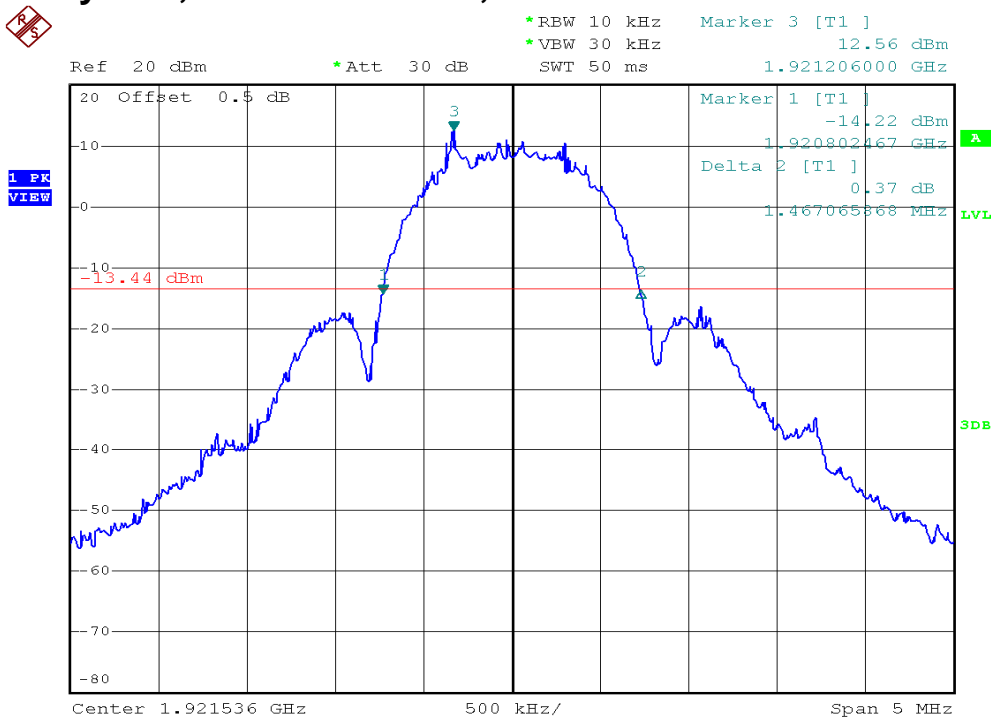

## 26dB Emission Bandwidth Plots

### Baby unit, Lowest channel, Traffic carrier