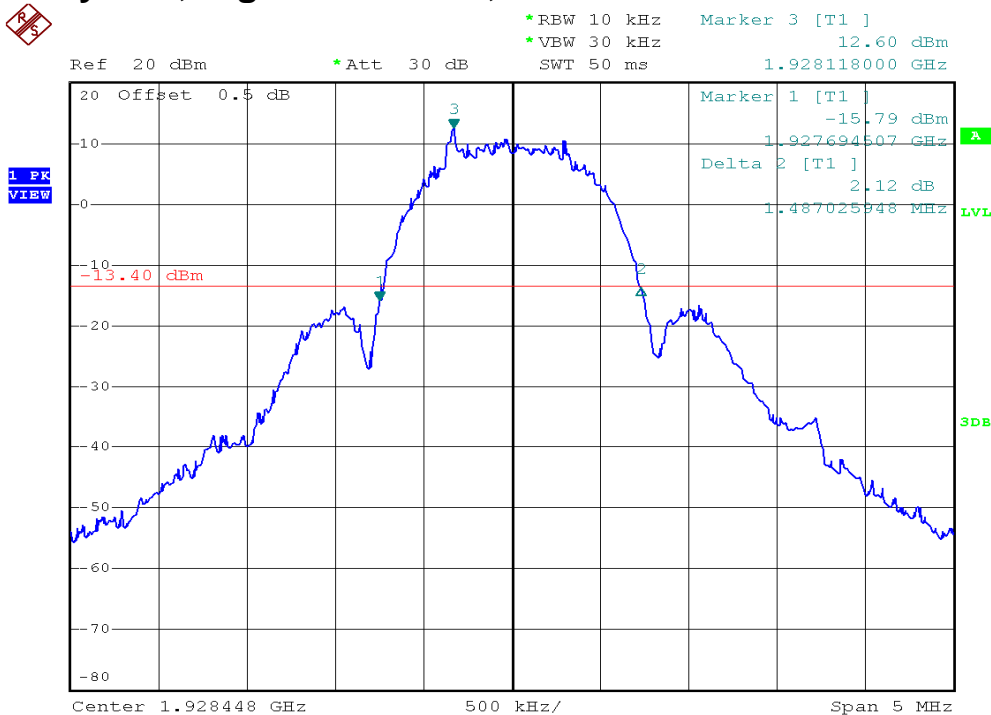

Baby unit, Highest channel, Traffic carrier