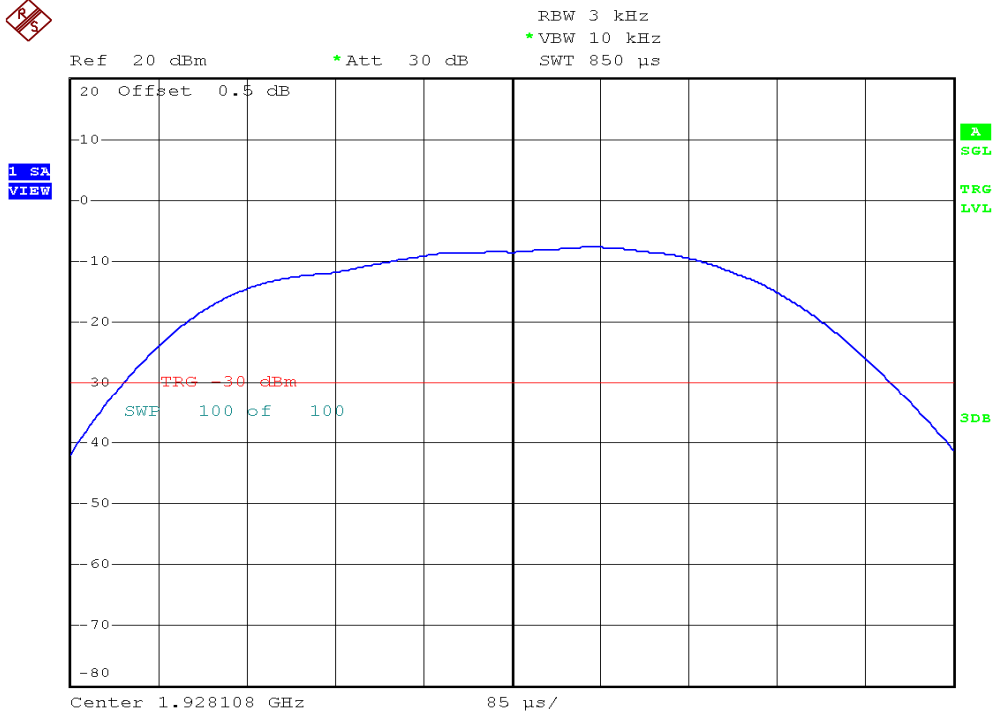

INTERTEK TESTING SERVICES

Power Spectral Density Plots

Base unit, Lowest channel, Traffic carrier

Base unit, Highest channel, Traffic carrier

INTERTEK TESTING SERVICES

Power Spectral Density Plots

Base unit, Lowest channel, Dummy carrier

Base unit, Highest channel, Dummy carrier