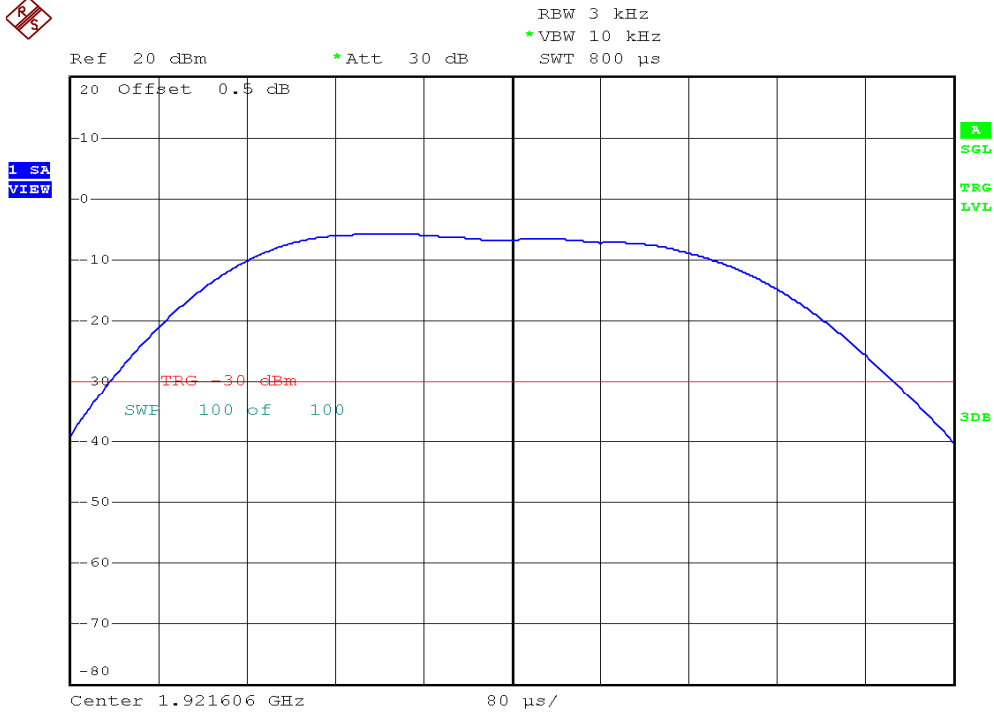

INTERTEK TESTING SERVICES

Power Spectral Density Plots

Base unit, Lowest channel, Traffic carrier

Base unit, Highest channel, Traffic carrier

INTERTEK TESTING SERVICES

Power Spectral Density Plots

Base unit, Lowest channel, Dummy carrier

Base unit, Highest channel, Dummy carrier