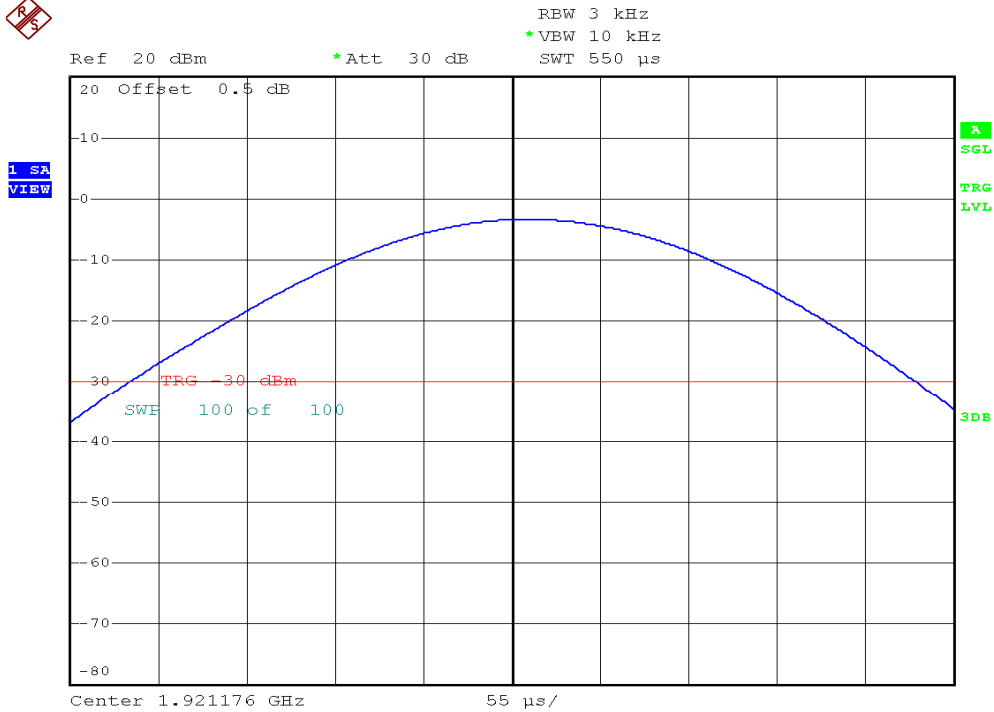

INTERTEK TESTING SERVICES

Power Spectral Density Plots

Base unit, Lowest channel, Traffic carrier

Base unit, Highest channel, Traffic carrier

INTERTEK TESTING SERVICES

Power Spectral Density Plots

Base unit, Lowest channel, Dummy carrier

Base unit, Highest channel, Dummy carrier