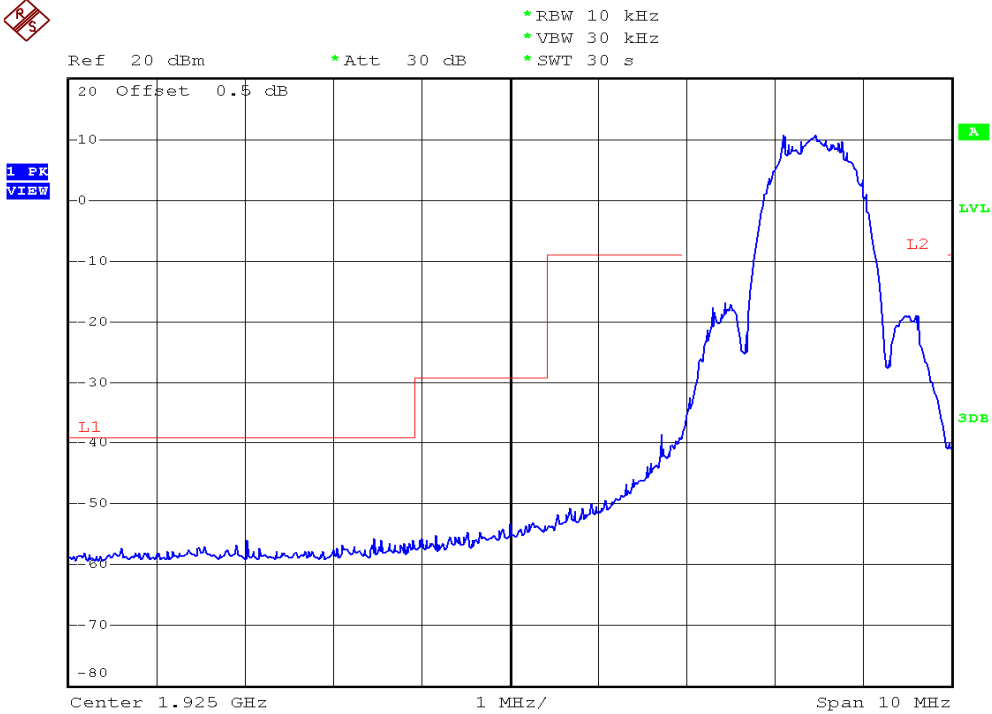

Base unit, Highest channel, Traffic carrier