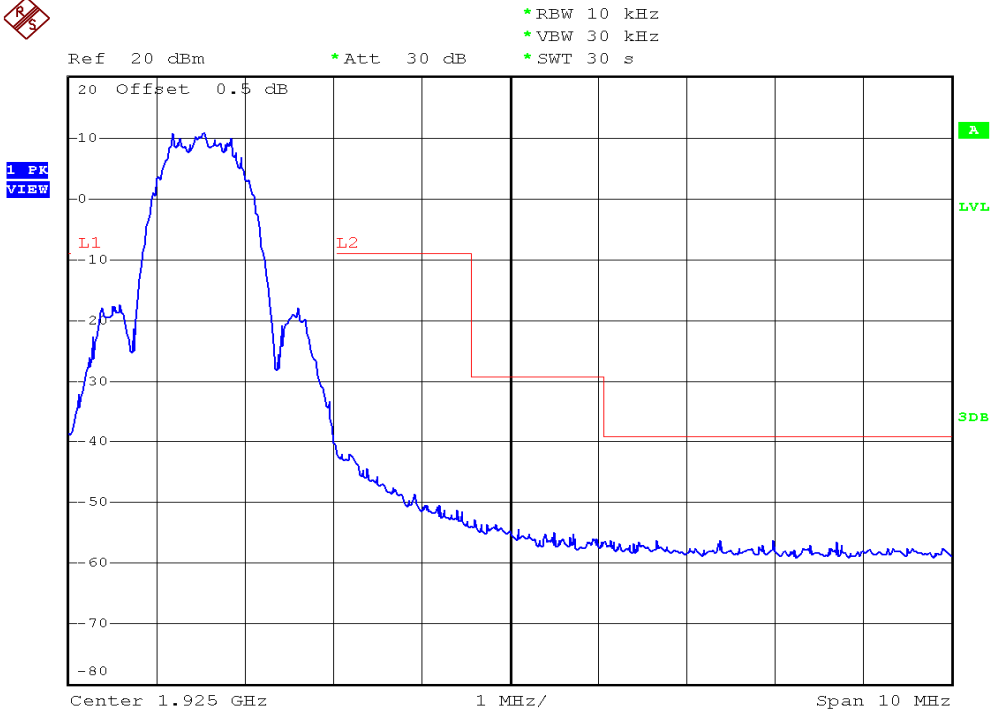

## Unwanted Emission Inside The Sub-Band Plots

### Base unit, Lowest channel, Traffic carrier