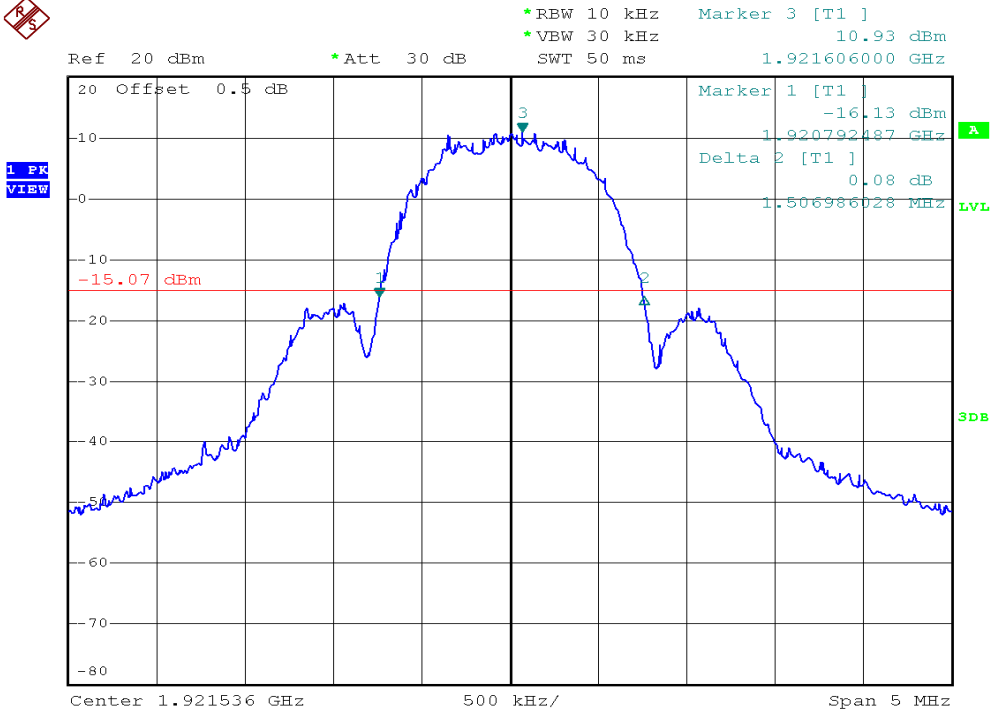

INTERTEK TESTING SERVICES

26dB Emission Bandwidth Plots

Base unit, Lowest channel, Traffic carrier

Base unit, Highest channel, Traffic carrier

INTERTEK TESTING SERVICES

26dB Emission Bandwidth Plots

Base unit, Lowest channel, Dummy carrier

Base unit, Highest channel, Dummy carrier