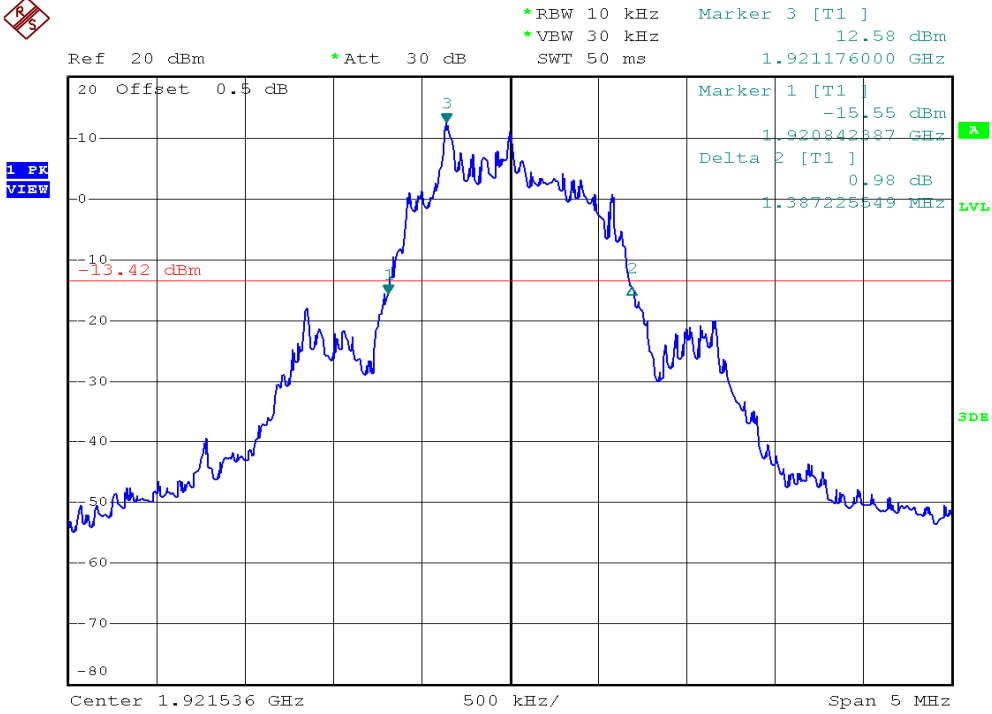

INTERTEK TESTING SERVICES

26dB Emission Bandwidth Plots

Base unit, Lowest channel, Traffic carrier

Base unit, Highest channel, Traffic carrier

INTERTEK TESTING SERVICES

26dB Emission Bandwidth Plots

Base unit, Lowest channel, Dummy carrier

Base unit, Highest channel, Dummy carrier