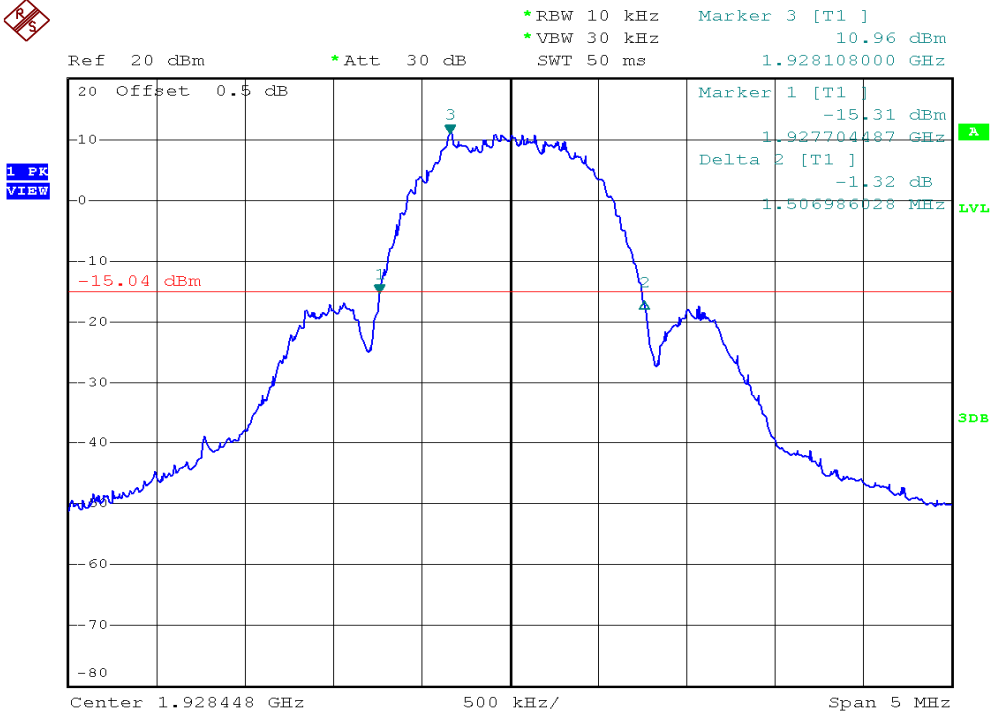

INTERTEK TESTING SERVICES

26dB Emission Bandwidth Plots

Base unit, Lowest channel, Traffic carrier

Base unit, Highest channel, Traffic carrier

INTERTEK TESTING SERVICES

26dB Emission Bandwidth Plots

Base unit, Lowest channel, Dummy carrier

Base unit, Highest channel, Dummy carrier