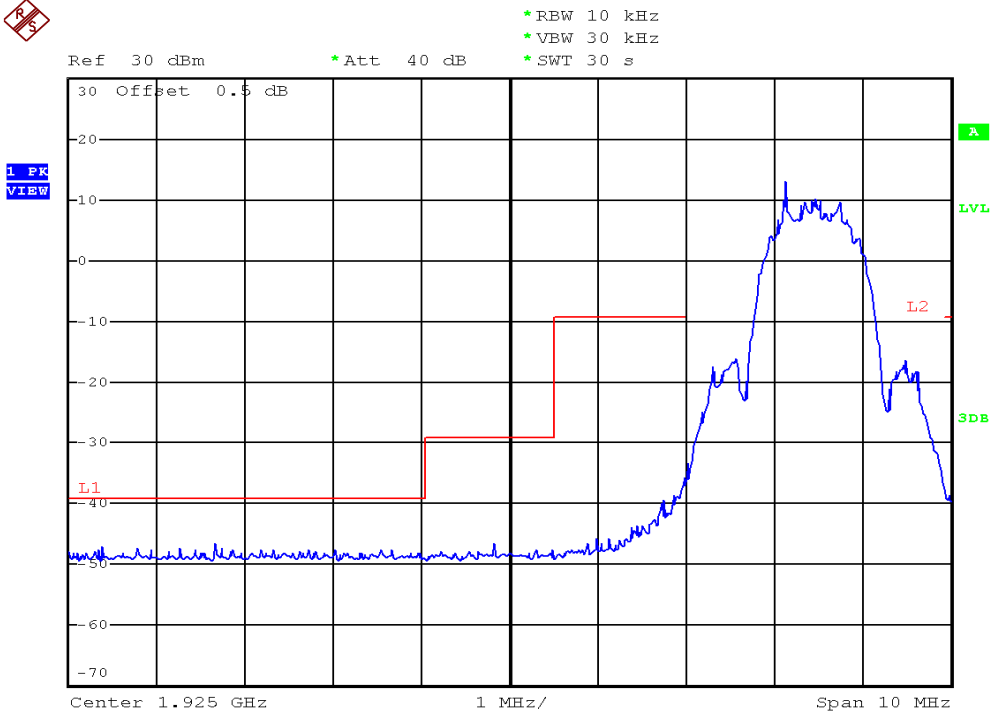

INTERTEK TESTING SERVICES

Unwanted Emission Inside The Sub-Band Plots

Base unit, Lowest channel, Traffic carrier

Base unit, Highest channel, Traffic carrier

INTERTEK TESTING SERVICES

Unwanted Emission Inside The Sub-Band Plots

Handset unit, Lowest channel, Traffic carrier

Handset unit, Highest channel, Traffic carrier