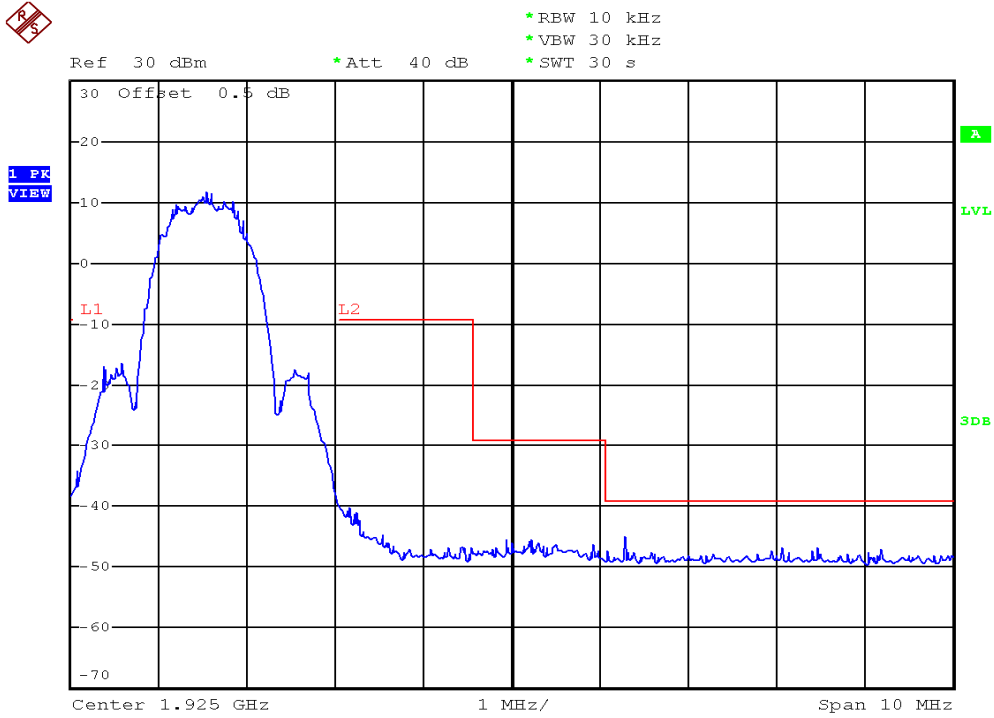

INTERTEK TESTING SERVICES

Unwanted Emission Inside The Sub-Band Plots

Base unit, Lowest channel, Traffic carrier

Base unit, Highest channel, Traffic carrier

INTERTEK TESTING SERVICES

Unwanted Emission Inside The Sub-Band Plots

Handset unit, Lowest channel, Traffic carrier

Handset unit, Highest channel, Traffic carrier