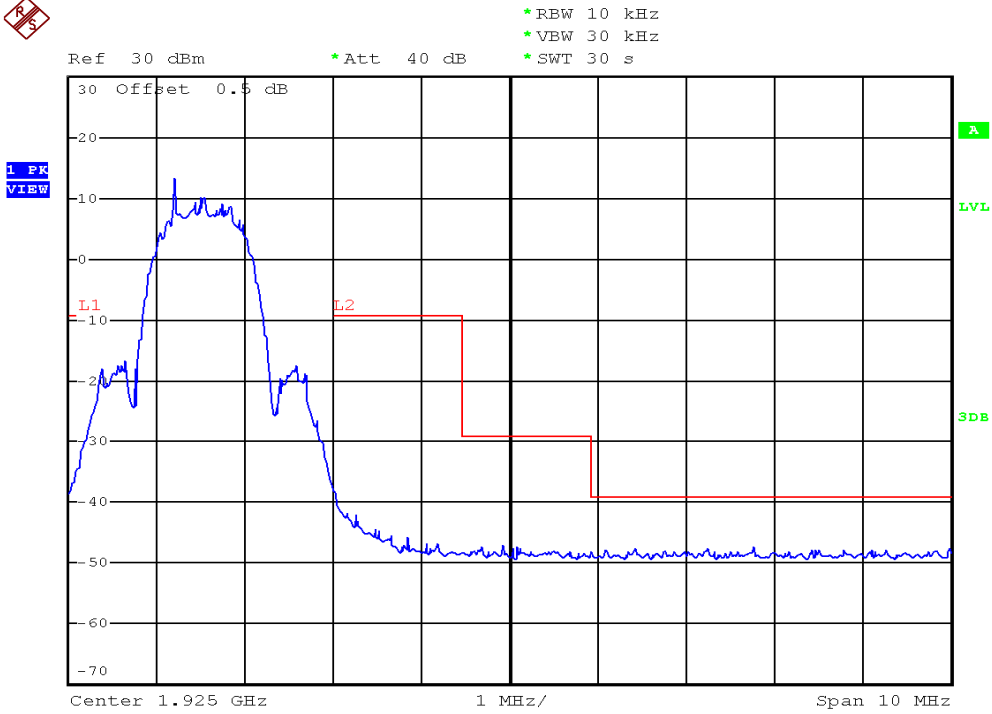

INTERTEK TESTING SERVICES

Unwanted Emission Inside The Sub-Band Plots

Base unit, Lowest channel, Traffic carrier

Base unit, Highest channel, Traffic carrier

INTERTEK TESTING SERVICES

Unwanted Emission Inside The Sub-Band Plots

Handset unit, Lowest channel, Traffic carrier

Handset unit, Highest channel, Traffic carrier