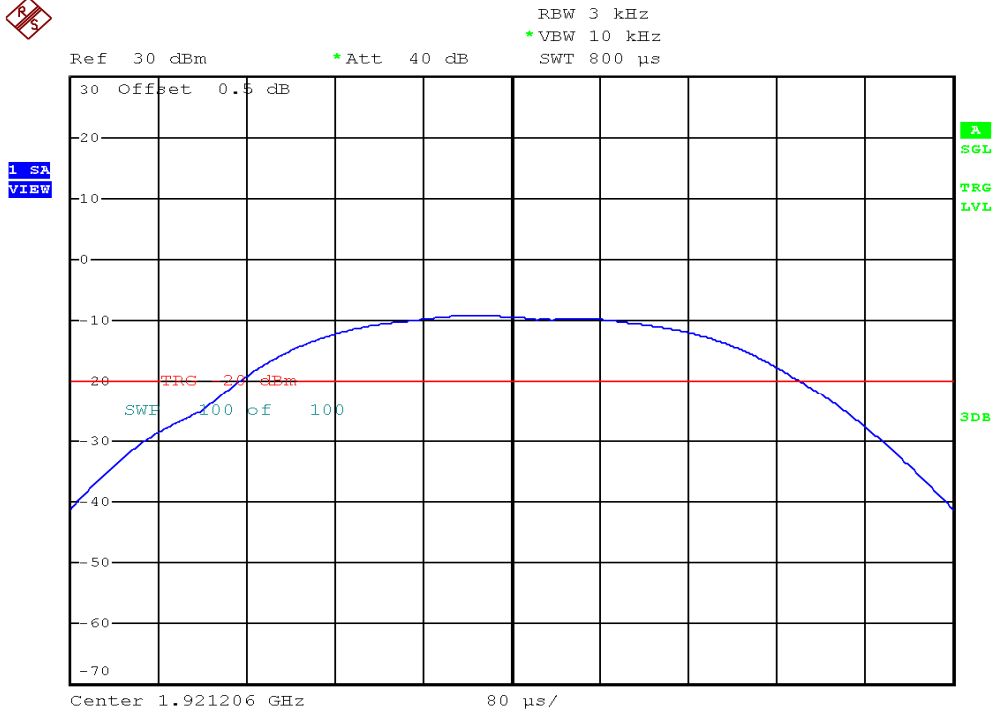

## Power Spectral Density Plots

### Base unit, Lowest channel, Traffic carrier