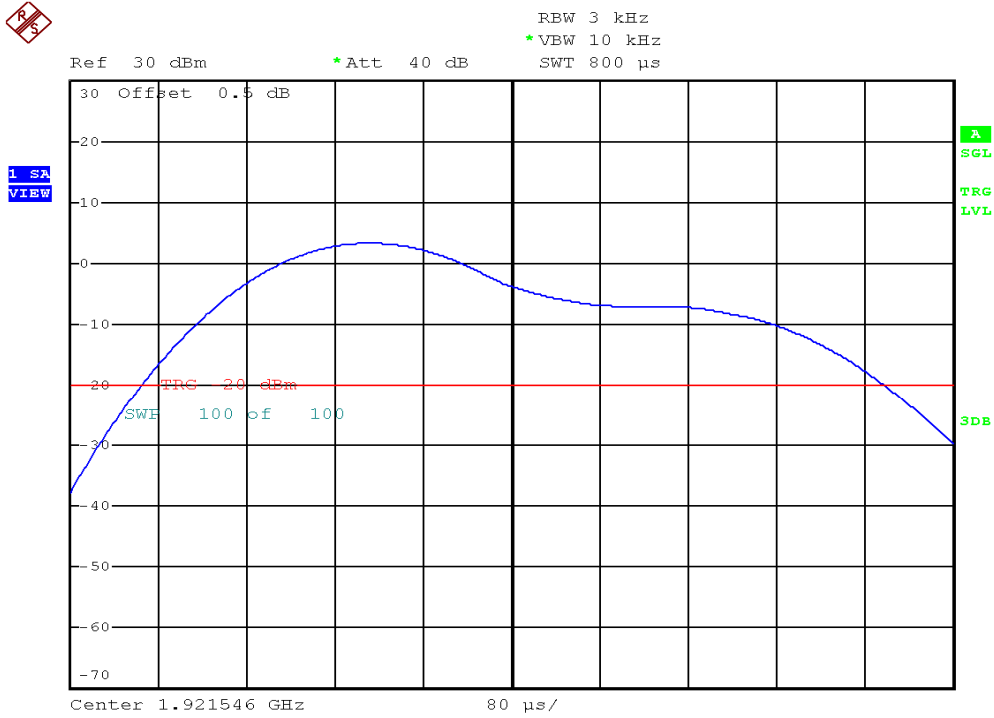

INTERTEK TESTING SERVICES

Power Spectral Density Plots

Handset unit, Lowest channel, Traffic carrier