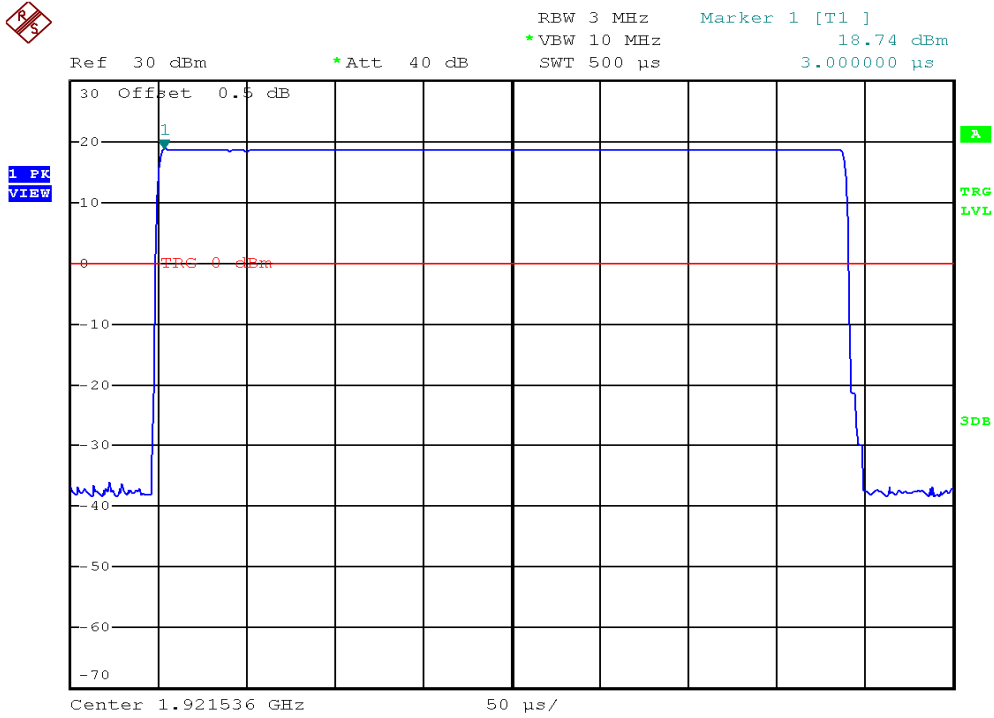

## Peak Transmit Power Plots

### Base unit, Lowest channel, Traffic carrier