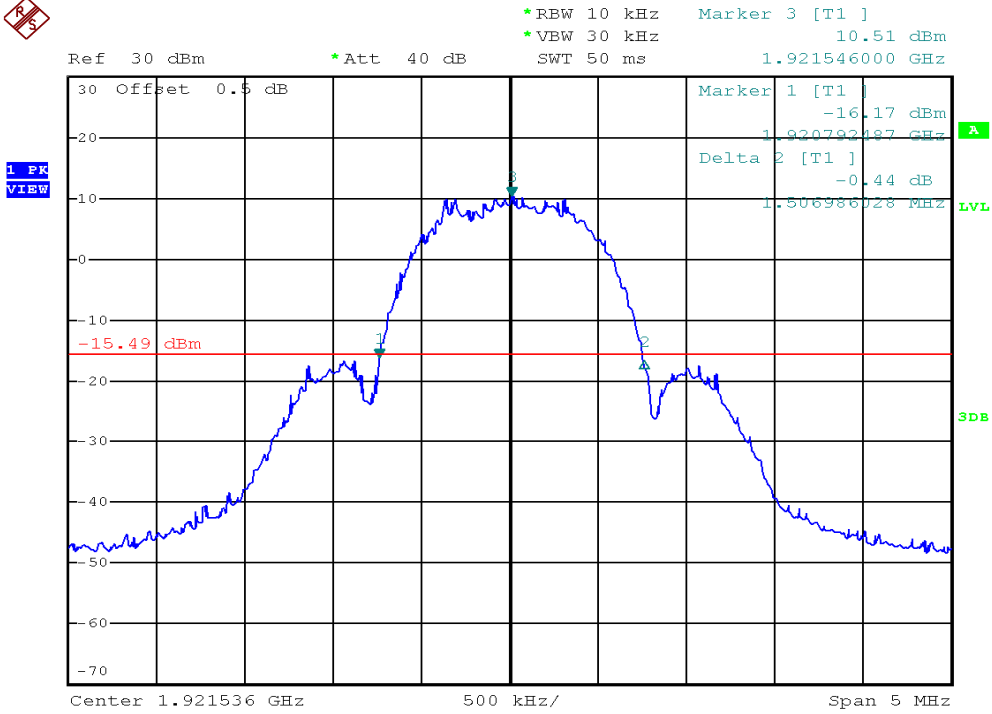

INTERTEK TESTING SERVICES

26dB Emission Bandwidth Plots

Handset unit, Lowest channel, Traffic carrier