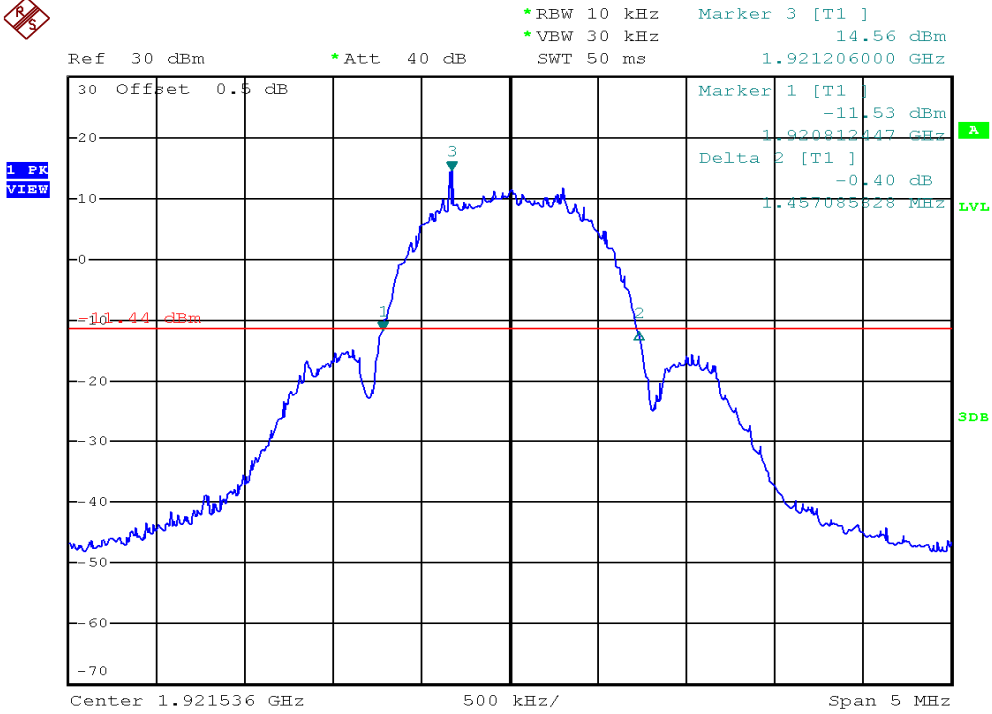

## 26dB Emission Bandwidth Plots

### Base unit, Lowest channel, Traffic carrier