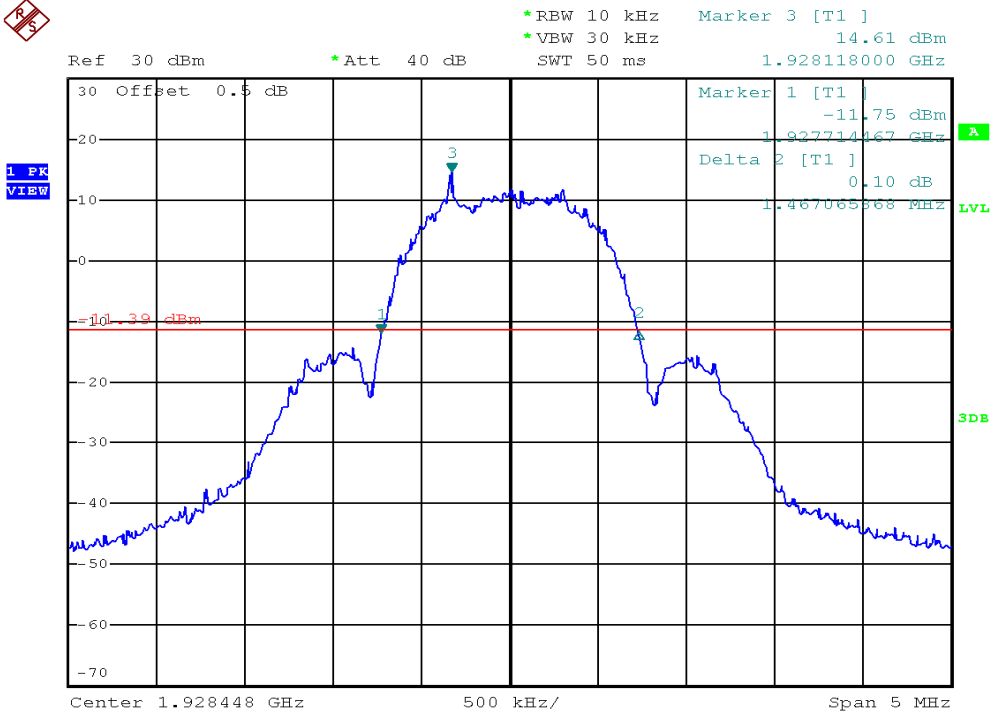

Base unit, Highest channel, Traffic carrier