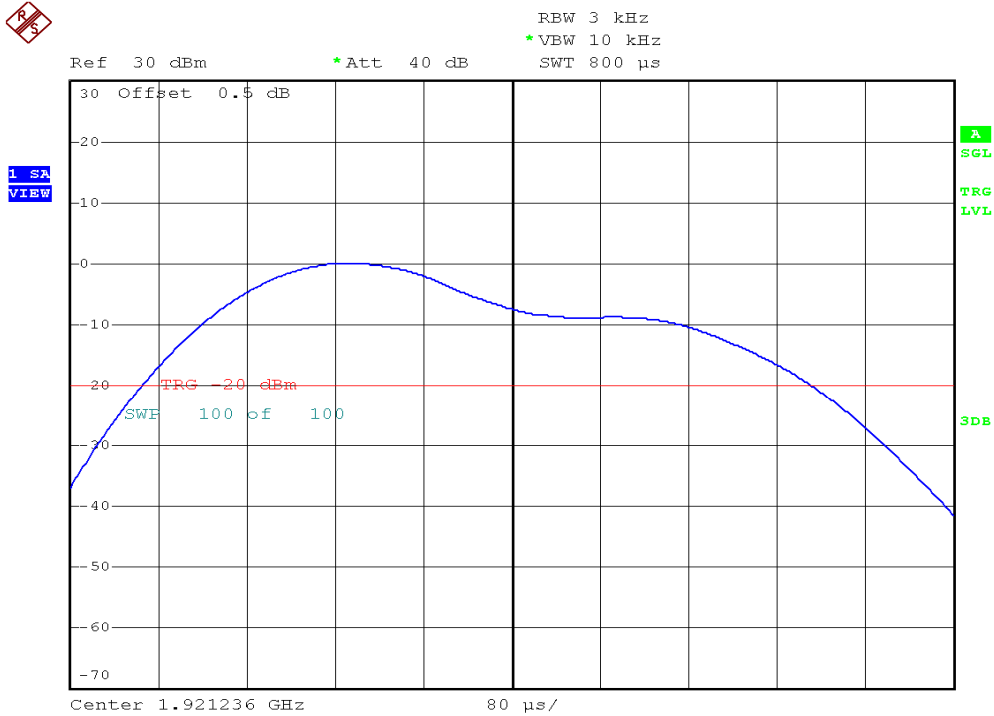

INTERTEK TESTING SERVICES

Power Spectral Density Plots

Deskset unit, Lowest channel, Traffic carrier

Deskset unit, Highest channel, Traffic carrier