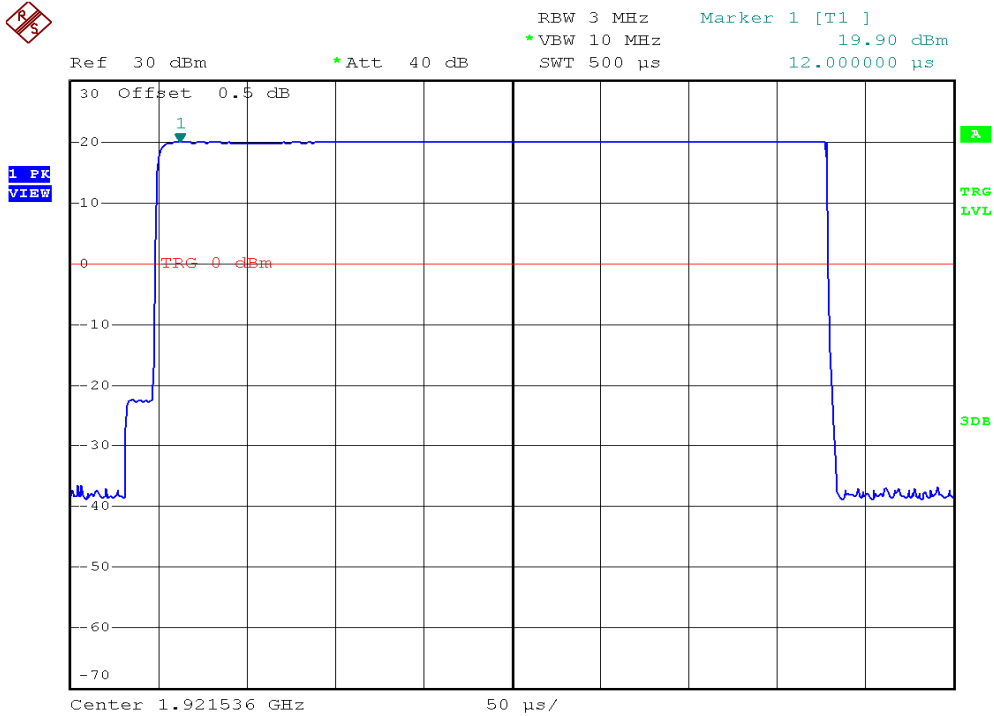

INTERTEK TESTING SERVICES

Peak Transmit Power Plots

Deskset unit, Lowest channel, Traffic carrier

Deskset unit, Middle channel, Traffic carrier

INTERTEK TESTING SERVICES

Peak Transmit Power Plots

Deskset unit, Highest channel, Traffic carrier