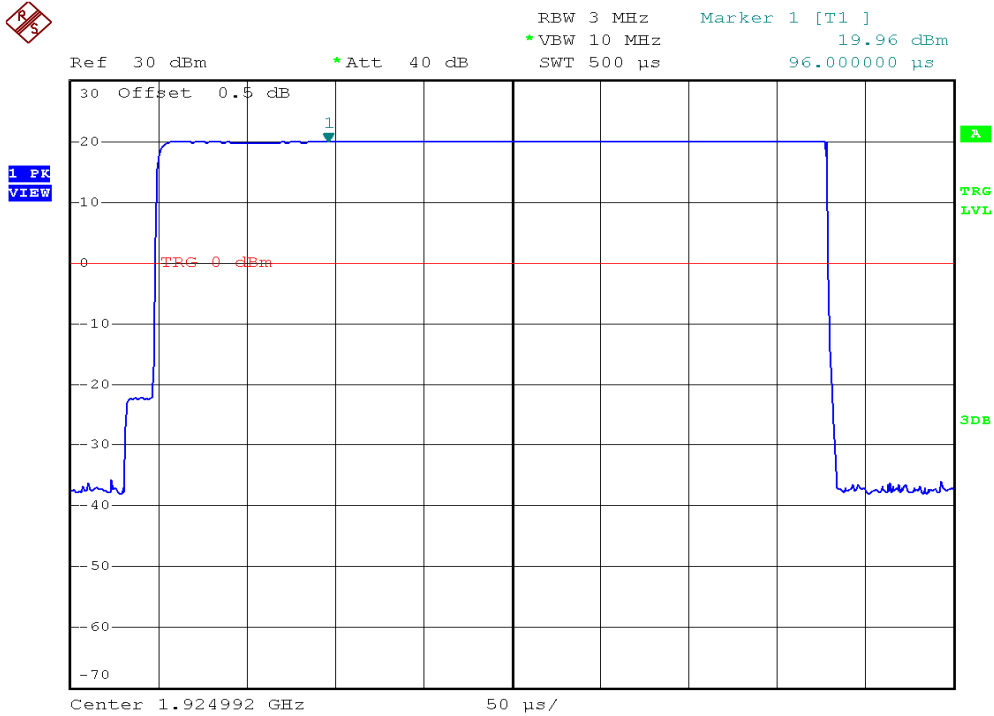

INTERTEK TESTING SERVICES

Peak Transmit Power Plots

Deskset unit, Lowest channel, Traffic carrier

Deskset unit, Middle channel, Traffic carrier

INTERTEK TESTING SERVICES

Peak Transmit Power Plots

Deskset unit, Highest channel, Traffic carrier