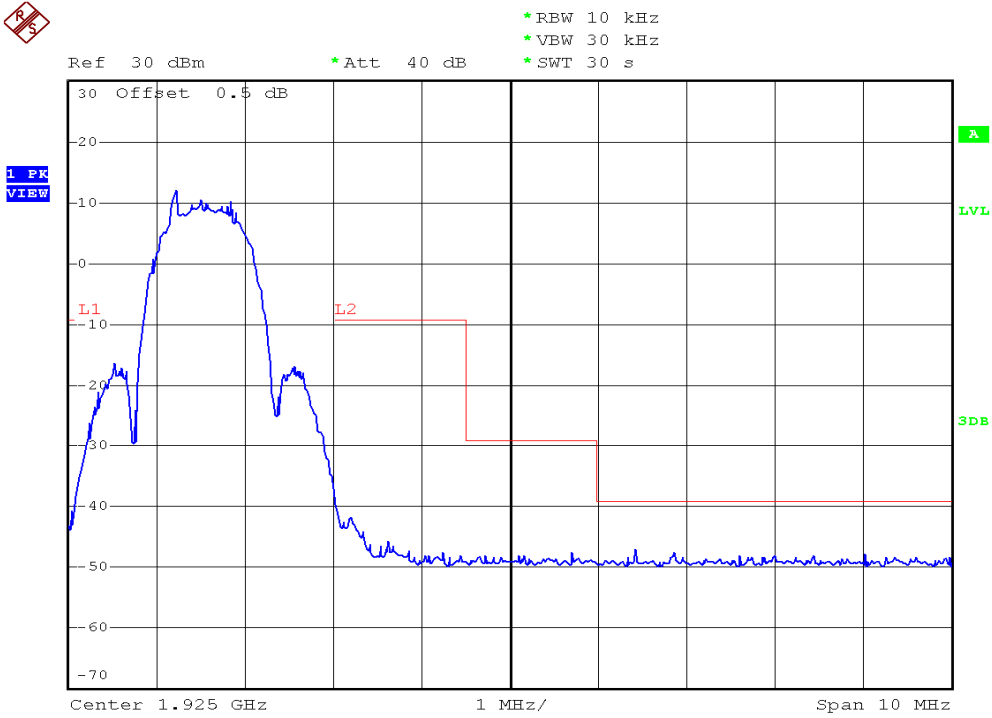

INTERTEK TESTING SERVICES

Unwanted Emission Inside The Sub-Band Plots

Deskset unit, Lowest channel, Traffic carrier

Deskset unit, Highest channel, Traffic carrier