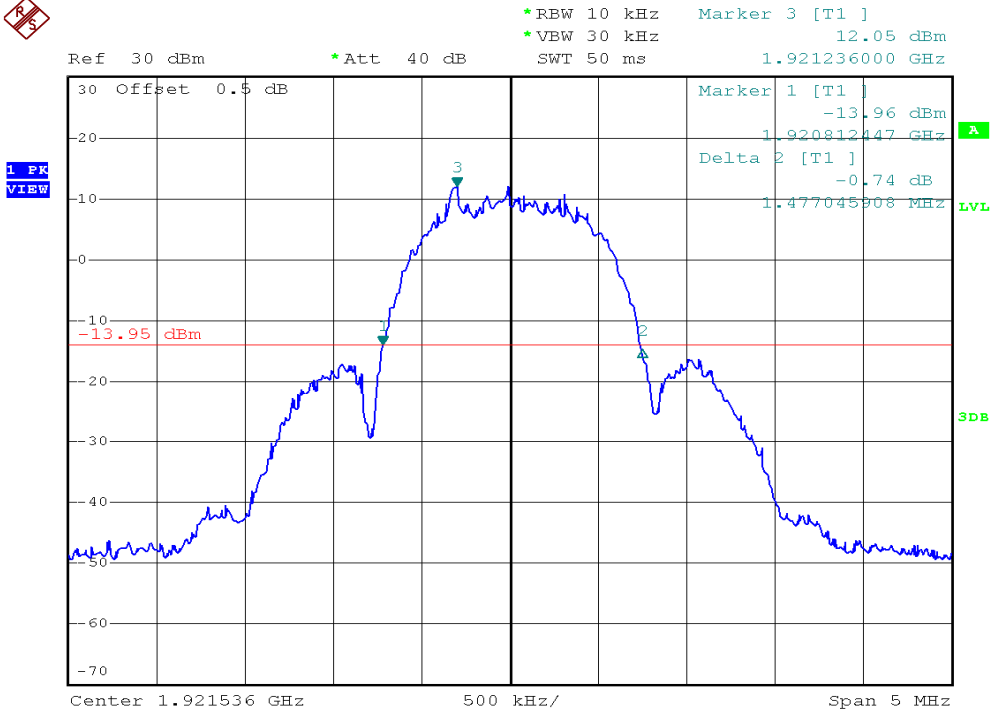

INTERTEK TESTING SERVICES

26dB Emission Bandwidth Plots

Deskset unit, Lowest channel, Traffic carrier

Deskset unit, Highest channel, Traffic carrier