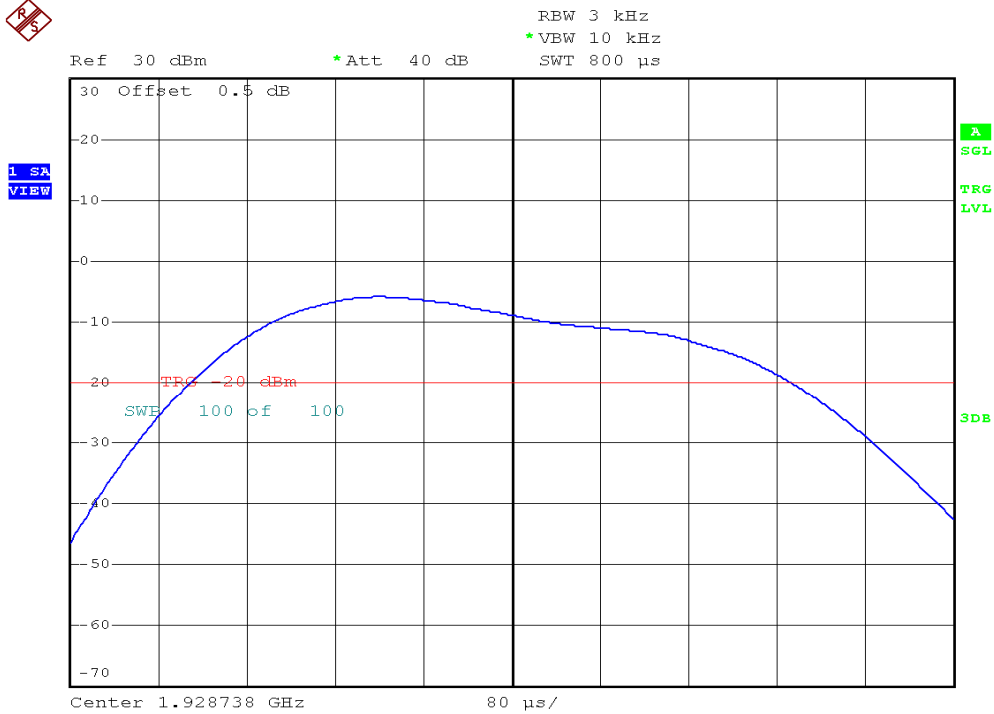

INTERTEK TESTING SERVICES

Power Spectral Density Plots

Base unit, Lowest channel, Traffic carrier

Base unit, Highest channel, Traffic carrier

INTERTEK TESTING SERVICES

Power Spectral Density Plots

Base unit, Lowest channel, Dummy carrier

Base unit, Highest channel, Dummy carrier