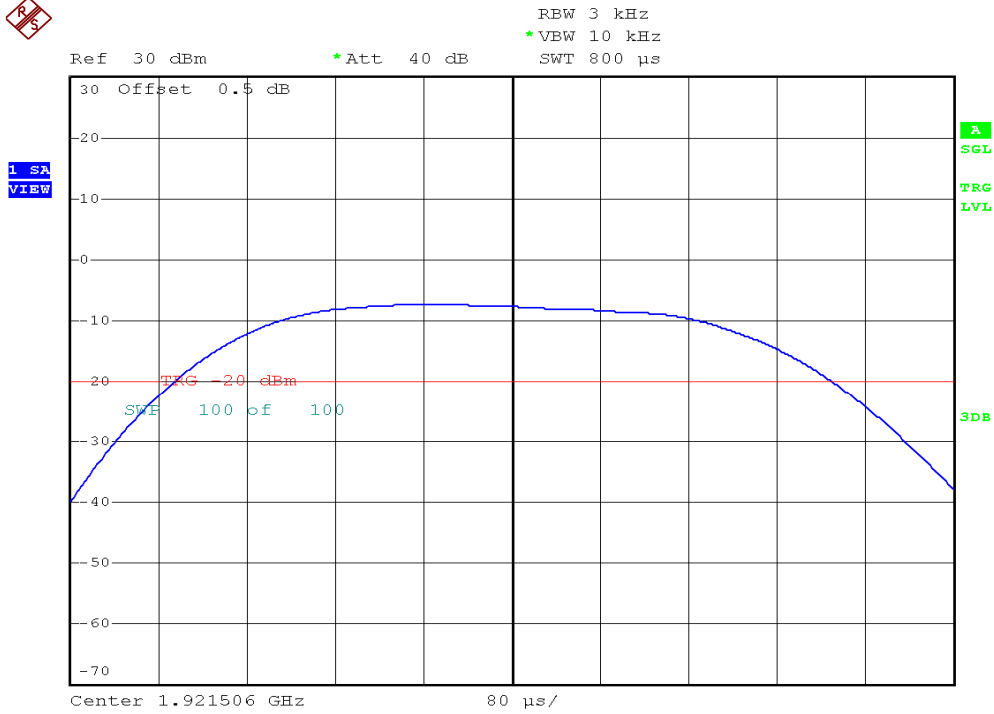

INTERTEK TESTING SERVICES

Power Spectral Density Plots

Base unit, Lowest channel, Traffic carrier

Base unit, Highest channel, Traffic carrier

INTERTEK TESTING SERVICES

Power Spectral Density Plots

Base unit, Lowest channel, Dummy carrier

Base unit, Highest channel, Dummy carrier