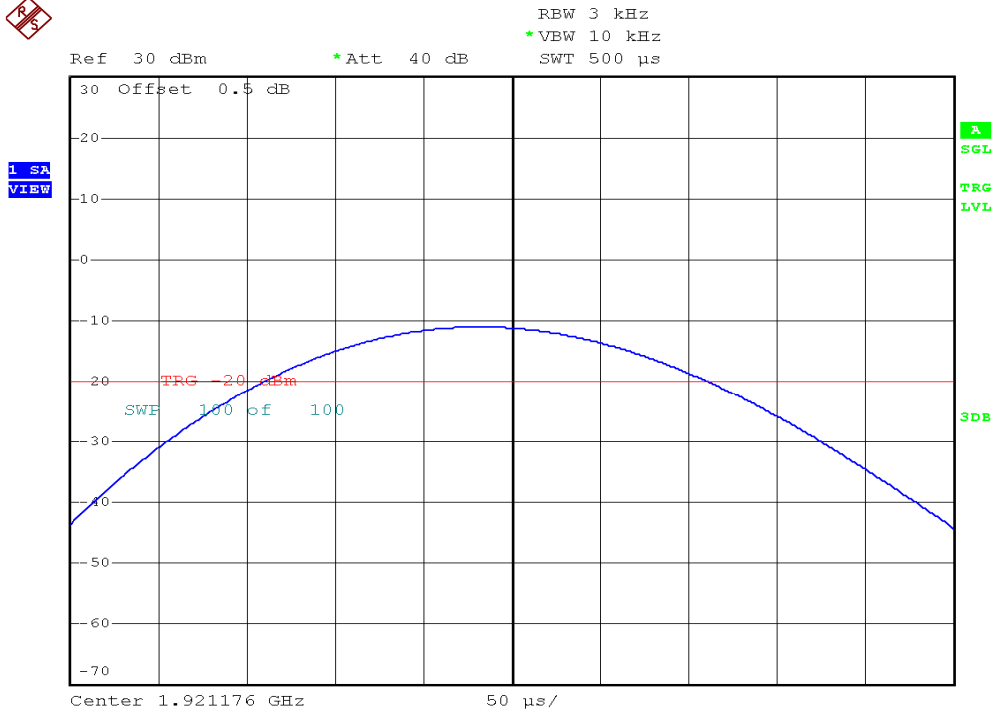

INTERTEK TESTING SERVICES

Power Spectral Density Plots

Base unit, Lowest channel, Traffic carrier

Base unit, Highest channel, Traffic carrier

INTERTEK TESTING SERVICES

Power Spectral Density Plots

Base unit, Lowest channel, Dummy carrier

Base unit, Highest channel, Dummy carrier