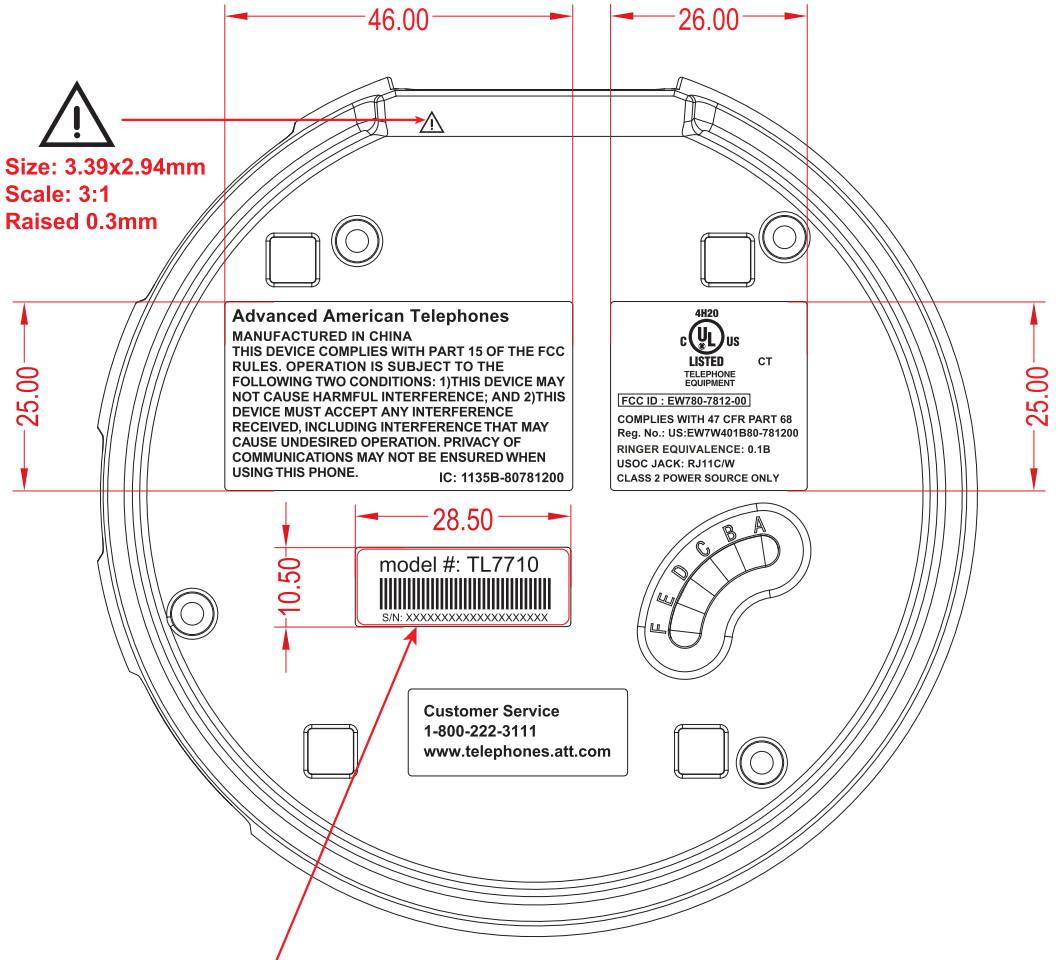

Model TL7710

BS

Size: 3.39x2.94mm
Scale: 3:1
Raised 0.3mm

Series no. label(28x10mm)