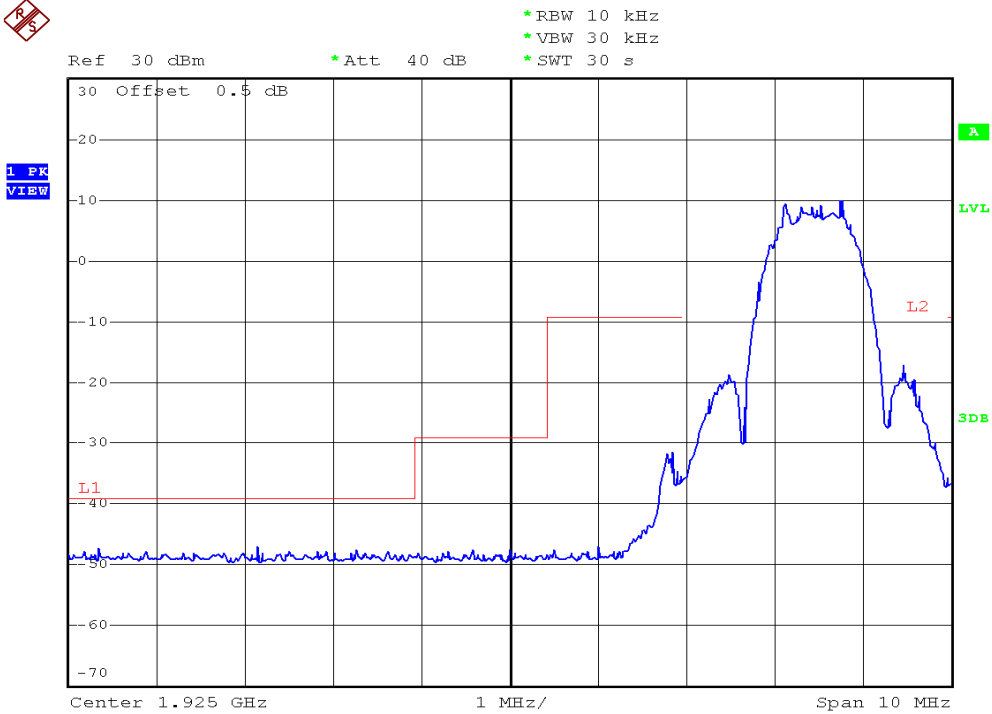

INTERTEK TESTING SERVICES

Unwanted Emission Inside The Sub-Band Plots

Base unit, Lowest channel, Traffic carrier

Base unit, Highest channel, Traffic carrier

INTERTEK TESTING SERVICES

Unwanted Emission Inside The Sub-Band Plots

Base unit, Lowest channel, Dummy carrier

Base unit, Highest channel, Dummy carrier