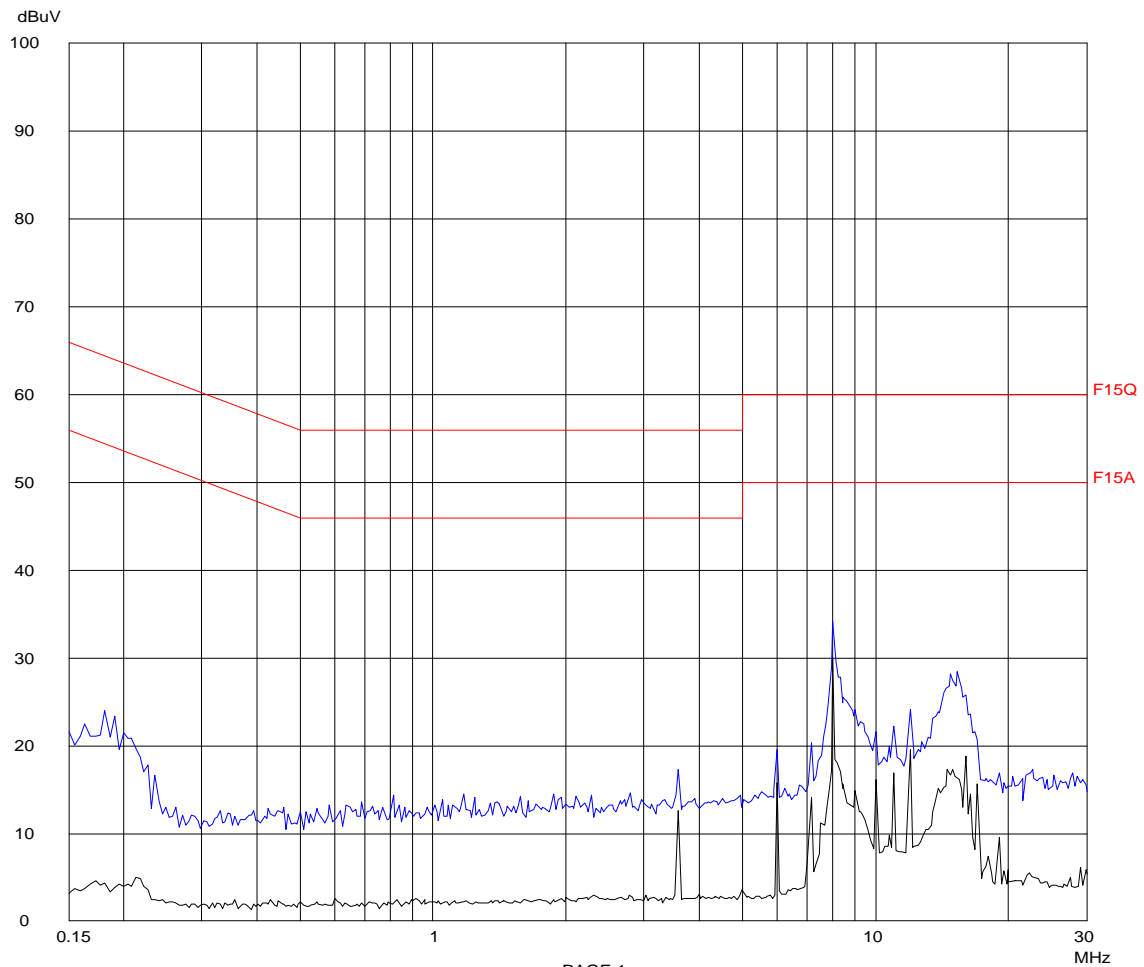

Report no.: HK10060831-1
Talk Mode
AC Mains "L"

Report No.:HK10060831-1

Scan Settings (1 Range)

|----- Frequencies -----||----- Receiver Settings -----|

Start	Stop	Step	IF BW	Detector	M-Time	Atten	Preamp	OpRge
150k	30M	4.5k	10k	PK+AV	10ms	AUTO	LN OFF	60dB

Final Measurement: x QP / + AV

Meas Time: 1 s

Subranges: 16

Acc Margin: 20dB

Transducer No.	Start	Stop	Name
----------------	-------	------	------

1	9k	30M	2454
2	9k	30M	0700
3	9k	30M	0090

Report no.: HK10060831-1
Talk Mode
AC Mains "L"

Report No.:HK10060831-1

Scan Settings (1 Range)

----- Frequencies -----			----- Receiver Settings -----					
Start	Stop	Step	IF BW	Detector	M-Time	Atten	Preamp	OpRge
150k	30M	4.5k	10k	PK+AV	10ms	AUTO	LN OFF	60dB

Final Measurement Results:

no Results