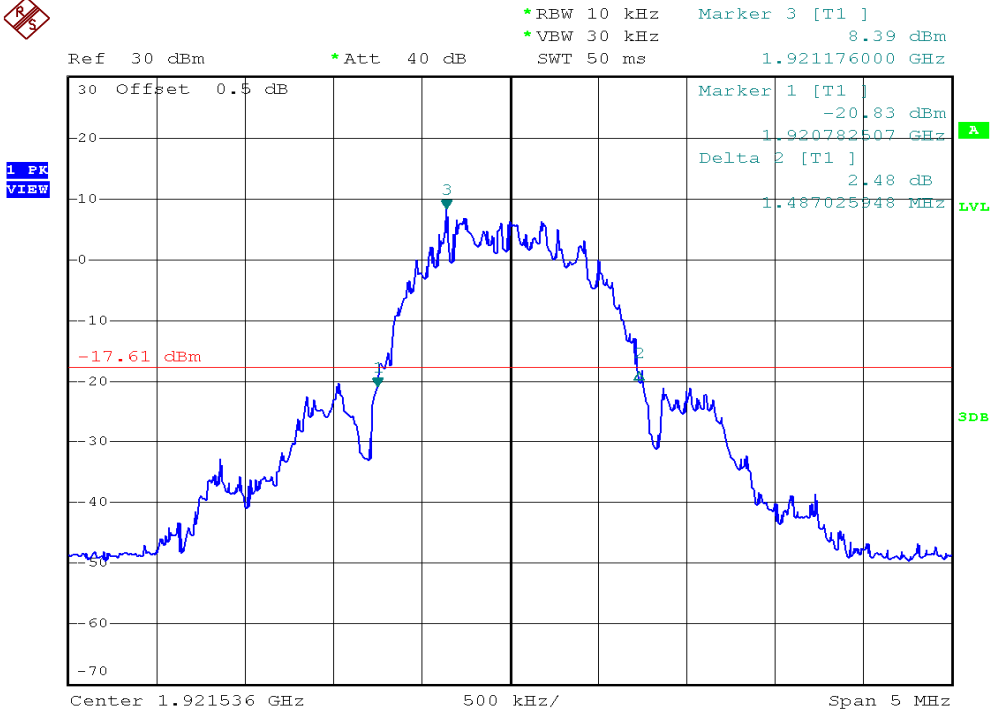

INTERTEK TESTING SERVICES

26dB Emission Bandwidth Plots

Base unit, Lowest channel, Dummy carrier