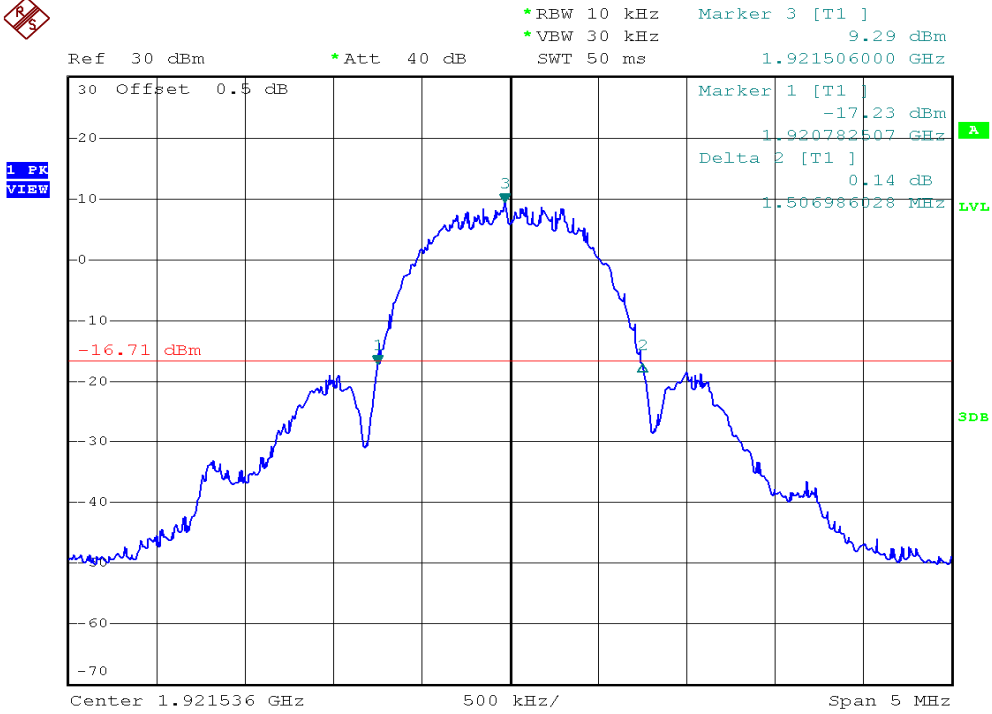

## 26dB Emission Bandwidth Plots

### Base unit, Lowest channel, Traffic carrier