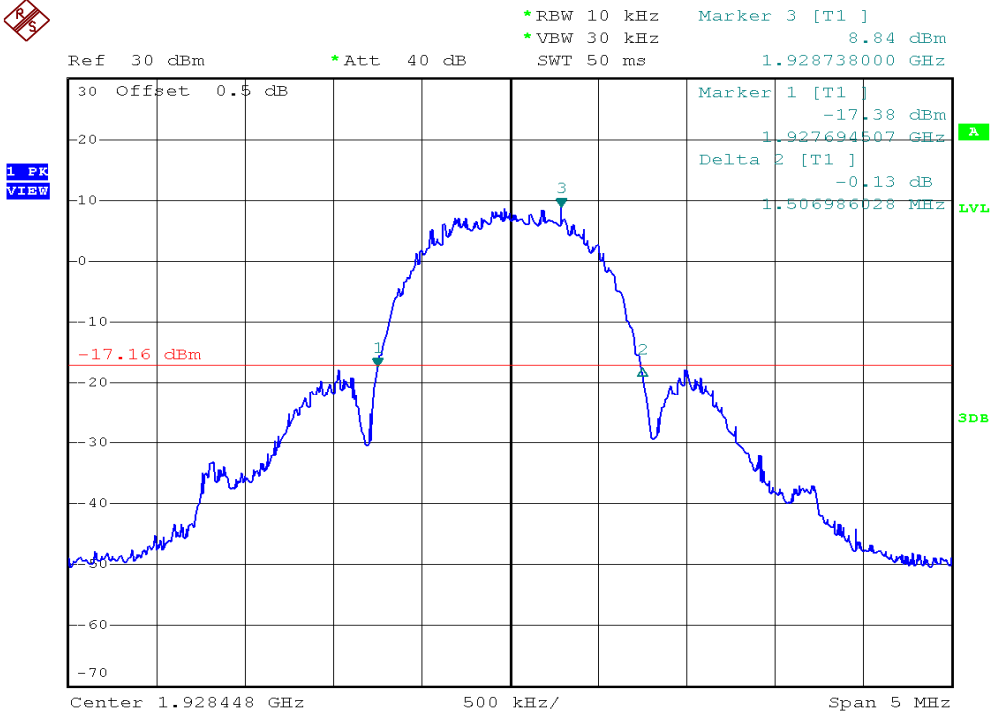

## 26dB Emission Bandwidth Plots

### Base unit, Lowest channel, Traffic carrier

### Base unit, Highest channel, Traffic carrier