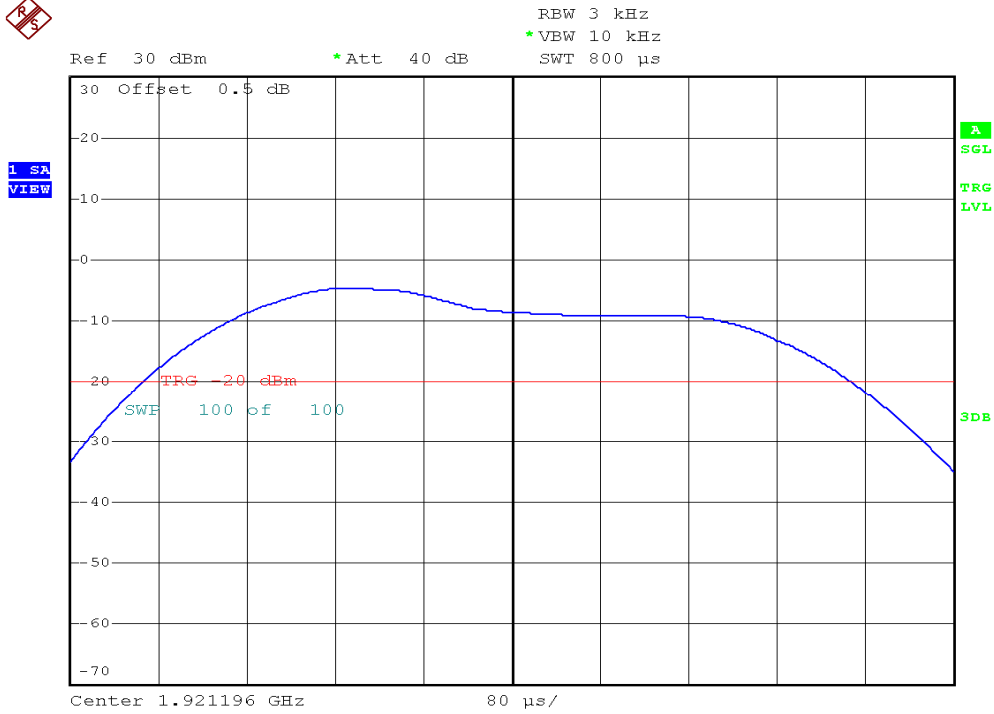

INTERTEK TESTING SERVICES

Power Spectral Density Plots

Base unit, Lowest channel, Traffic carrier

Base unit, Highest channel, Traffic carrier

INTERTEK TESTING SERVICES

Power Spectral Density Plots

Handset unit, Lowest channel, Traffic carrier

Handset unit, Highest channel, Traffic carrier