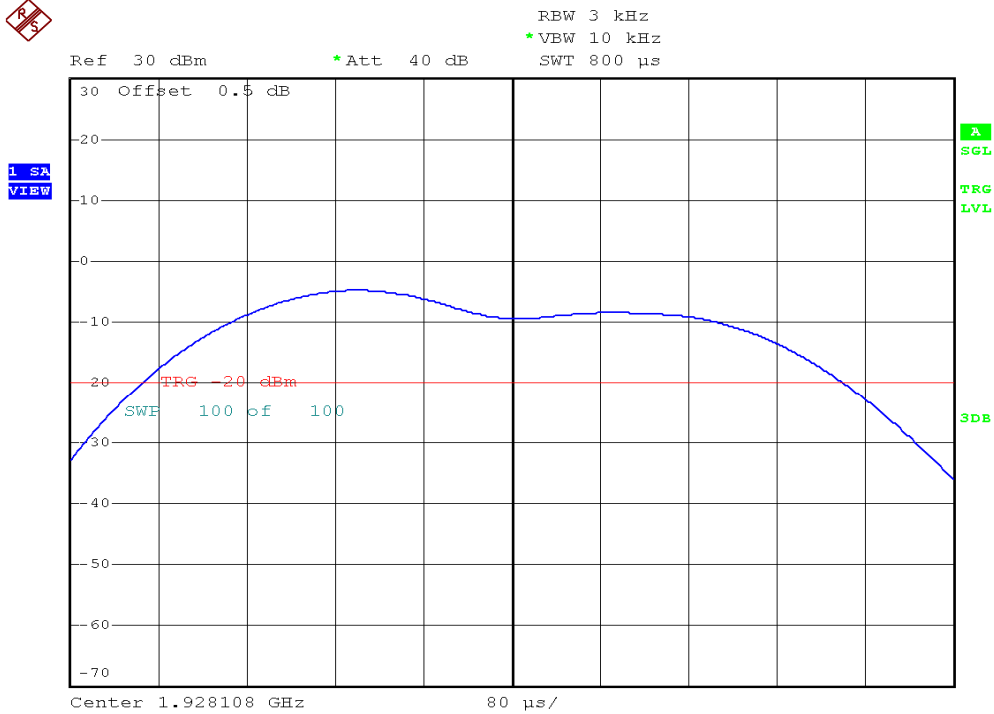

INTERTEK TESTING SERVICES

Power Spectral Density Plots

Base unit, Lowest channel, Traffic carrier

Base unit, Highest channel, Traffic carrier

INTERTEK TESTING SERVICES

Power Spectral Density Plots

Handset unit, Lowest channel, Traffic carrier

Handset unit, Highest channel, Traffic carrier