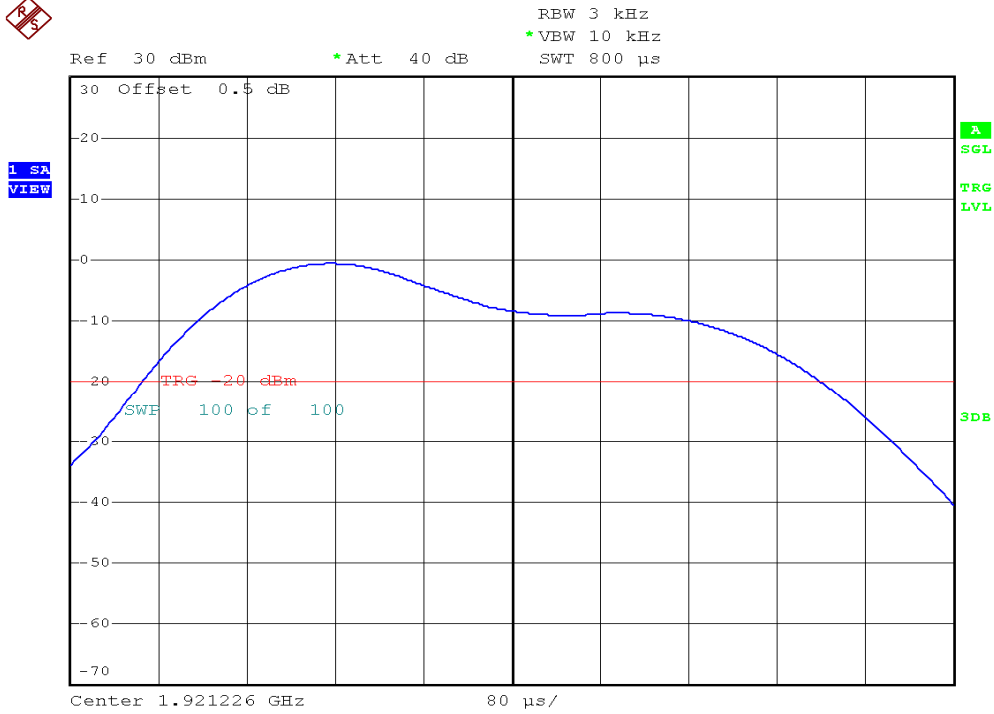

INTERTEK TESTING SERVICES

Power Spectral Density Plots

Base unit, Lowest channel, Traffic carrier

Base unit, Highest channel, Traffic carrier

INTERTEK TESTING SERVICES

Power Spectral Density Plots

Handset unit, Lowest channel, Traffic carrier

Handset unit, Highest channel, Traffic carrier