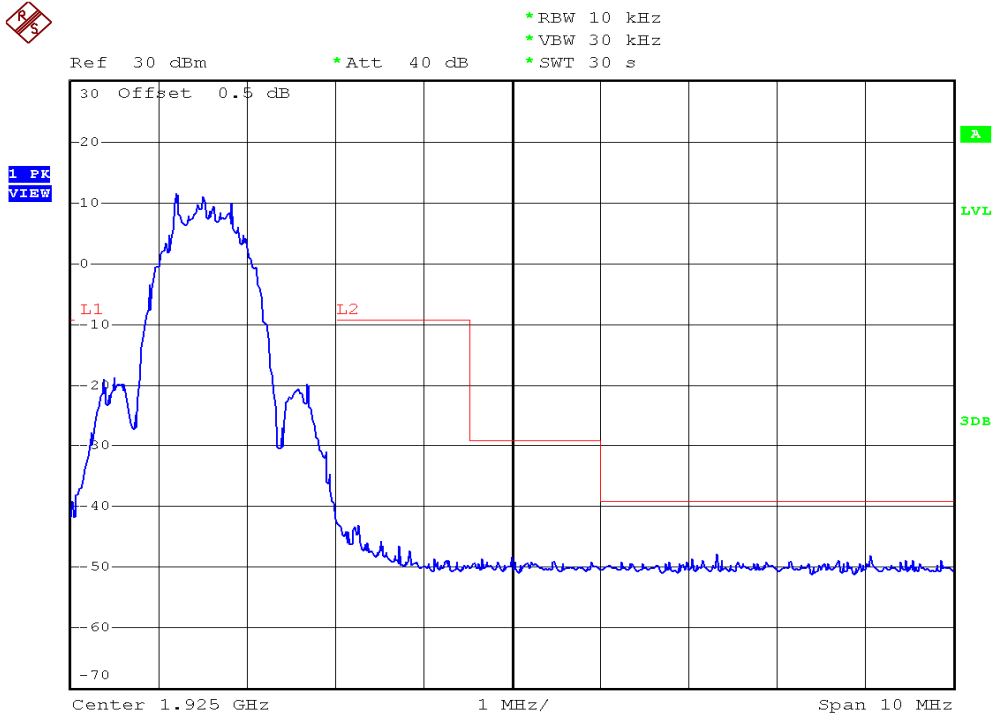

INTERTEK TESTING SERVICES

Unwanted Emission Inside The Sub-Band Plots

Base unit, Lowest channel, Traffic carrier

Base unit, Highest channel, Traffic carrier

INTERTEK TESTING SERVICES

Unwanted Emission Inside The Sub-Band Plots

Handset unit, Lowest channel, Traffic carrier

Handset unit, Highest channel, Traffic carrier