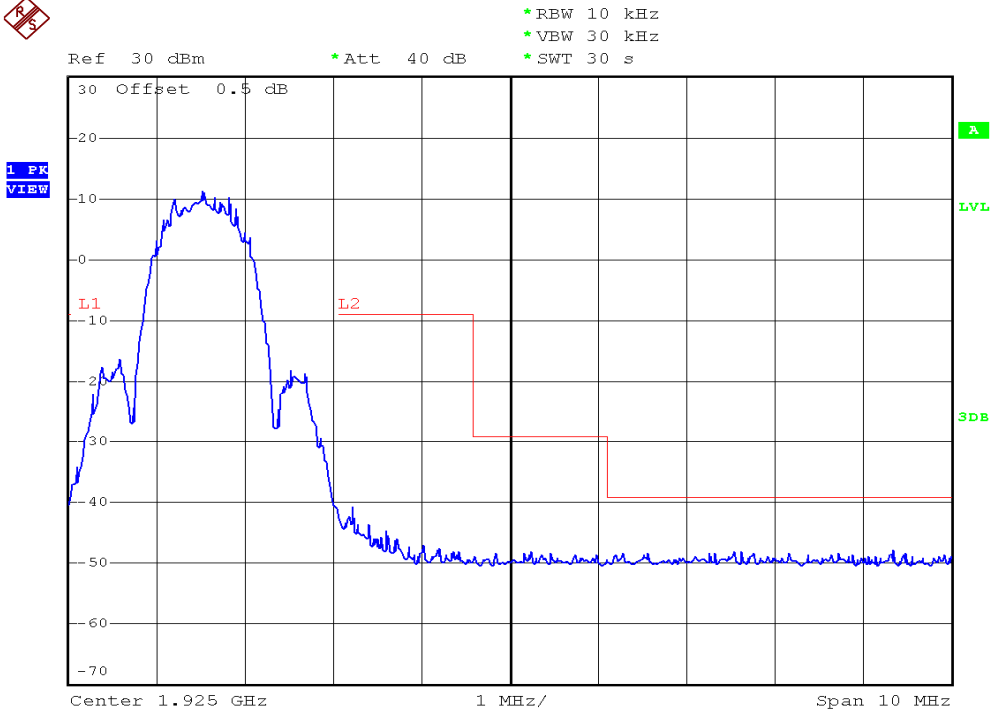

INTERTEK TESTING SERVICES

Unwanted Emission Inside The Sub-Band Plots

Base unit, Lowest channel, Traffic carrier

Base unit, Highest channel, Traffic carrier

INTERTEK TESTING SERVICES

Unwanted Emission Inside The Sub-Band Plots

Handset unit, Lowest channel, Traffic carrier

Handset unit, Highest channel, Traffic carrier