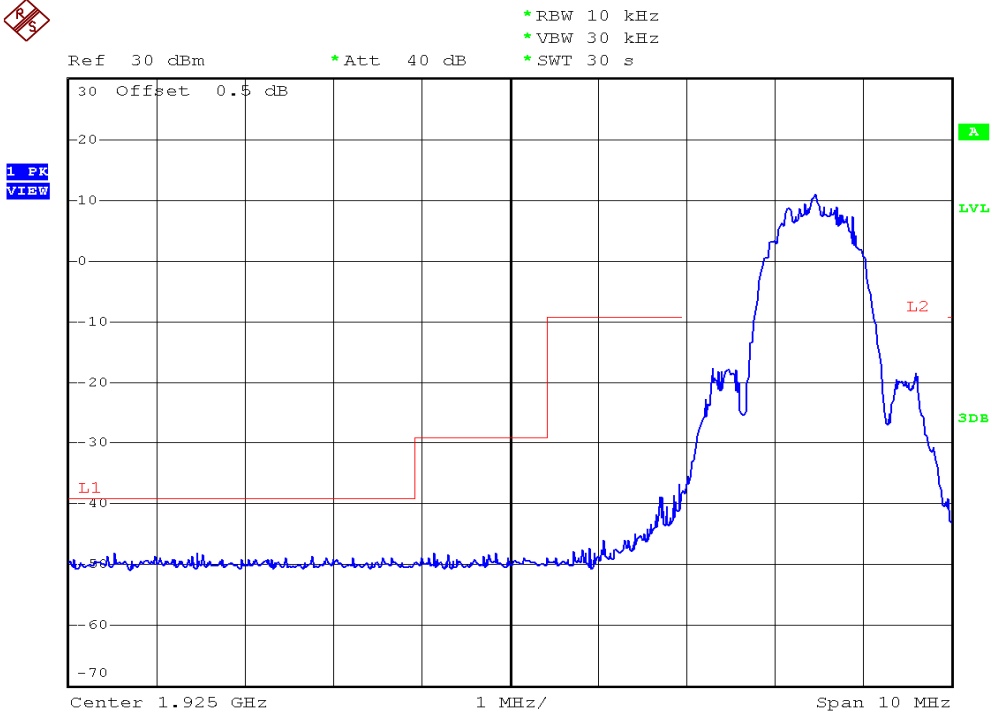

INTERTEK TESTING SERVICES

Unwanted Emission Inside The Sub-Band Plots

Base unit, Lowest channel, Traffic carrier

Base unit, Highest channel, Traffic carrier

INTERTEK TESTING SERVICES

Unwanted Emission Inside The Sub-Band Plots

Handset unit, Lowest channel, Traffic carrier

Handset unit, Highest channel, Traffic carrier