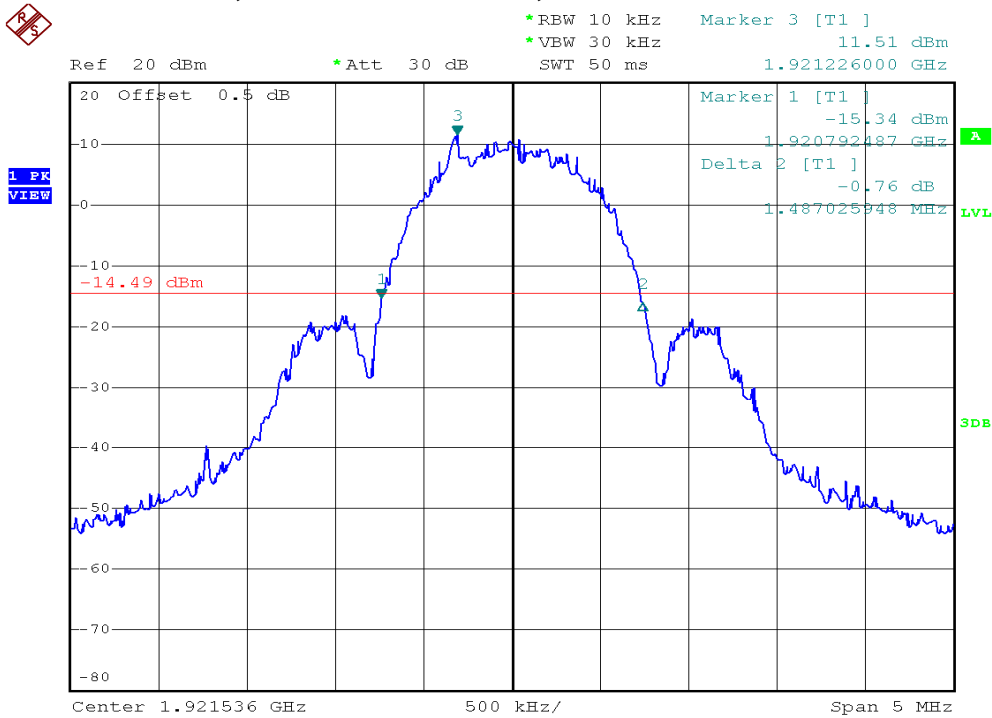

INTERTEK TESTING SERVICES

26dB Emission Bandwidth Plots

Base unit, Lowest channel, Traffic carrier

Base unit, Highest channel, Traffic carrier

INTERTEK TESTING SERVICES

26dB Emission Bandwidth Plots

Handset unit, Lowest channel, Traffic carrier

Handset unit, Highest channel, Traffic carrier