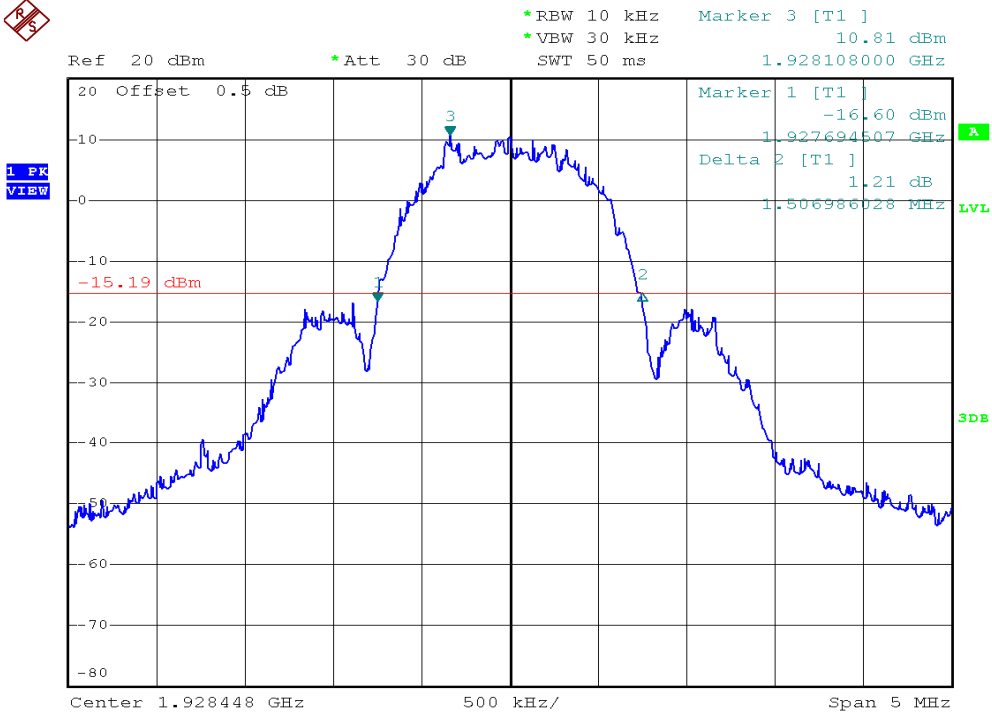

INTERTEK TESTING SERVICES

26dB Emission Bandwidth Plots

Base unit, Lowest channel, Traffic carrier

Base unit, Highest channel, Traffic carrier

INTERTEK TESTING SERVICES

26dB Emission Bandwidth Plots

Handset unit, Lowest channel, Traffic carrier

Handset unit, Highest channel, Traffic carrier