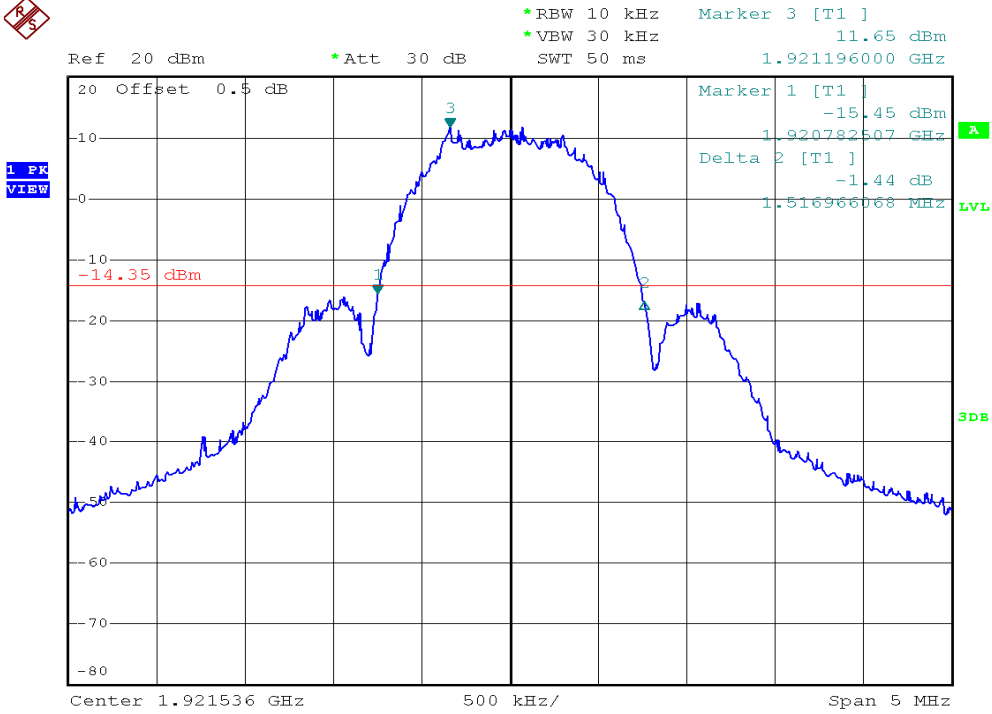

INTERTEK TESTING SERVICES

26dB Emission Bandwidth Plots

Base unit, Lowest channel, Traffic carrier

Base unit, Highest channel, Traffic carrier

INTERTEK TESTING SERVICES

26dB Emission Bandwidth Plots

Handset unit, Lowest channel, Traffic carrier

Handset unit, Highest channel, Traffic carrier