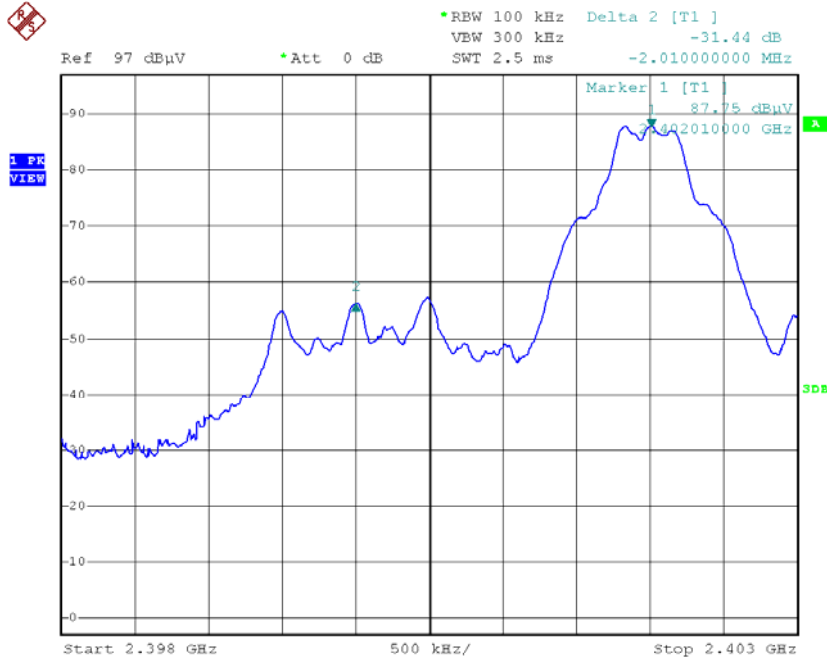

INTERTEK TESTING SERVICES

Radiated Emission on the Bandedge Plots

Base unit, Lowest channel

Date: 31.JAN.2012 09:37:11

Base unit, Highest channel

Date: 31.JAN.2012 09:39:48