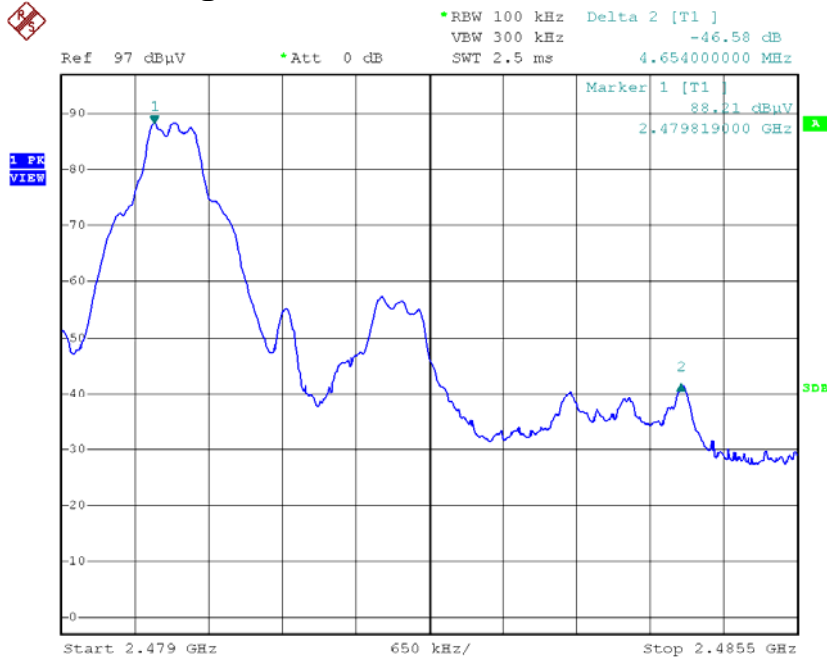

INTERTEK TESTING SERVICES

Radiated Emission on the Bandedge Plots

Base unit, Lowest channel

Date: 31.JAN.2012 09:37:11

Base unit, Highest channel

Date: 31.JAN.2012 09:39:48