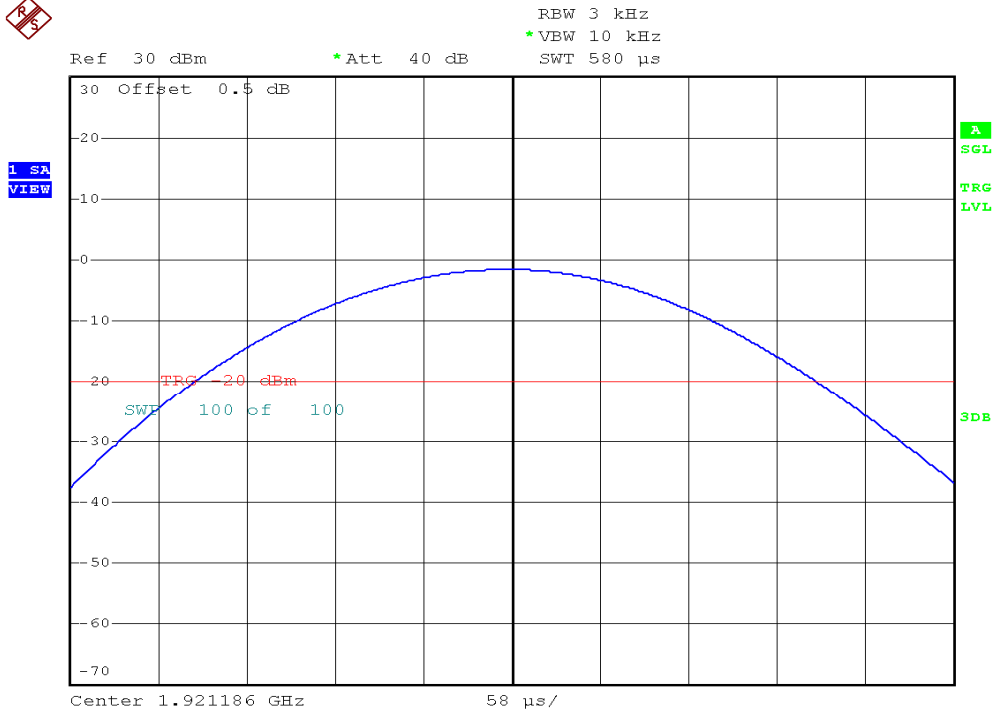

INTERTEK TESTING SERVICES

Power Spectral Density Plots

Base unit, Lowest channel, Dummy carrier