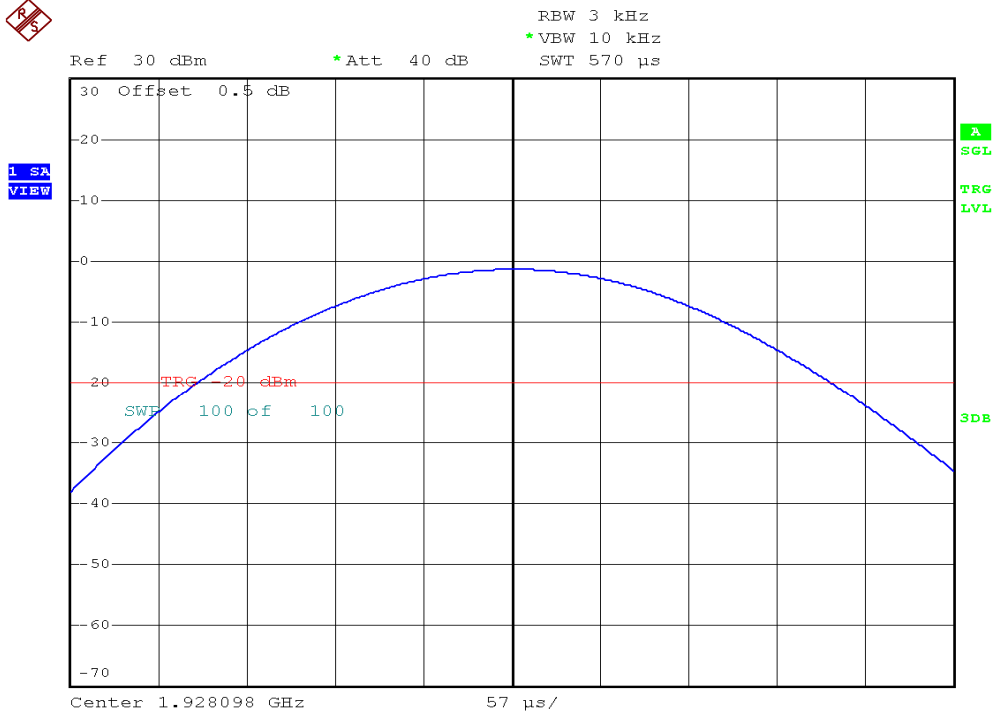

Base unit, Highest channel, Dummy carrier