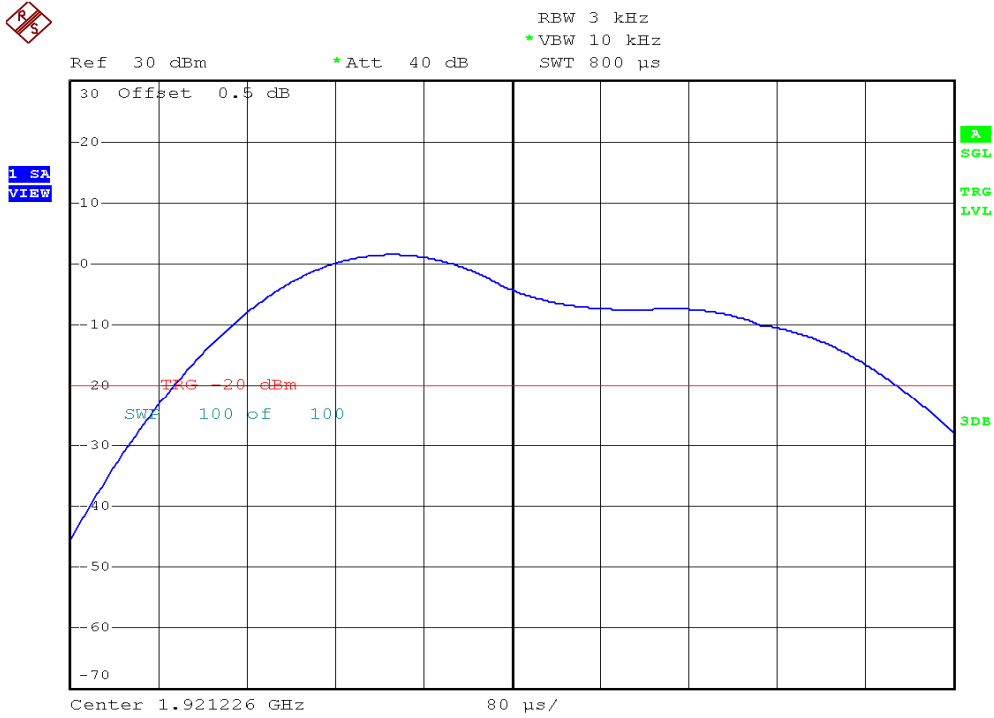

INTERTEK TESTING SERVICES

Power Spectral Density Plots

Handset unit, Lowest channel, Traffic carrier