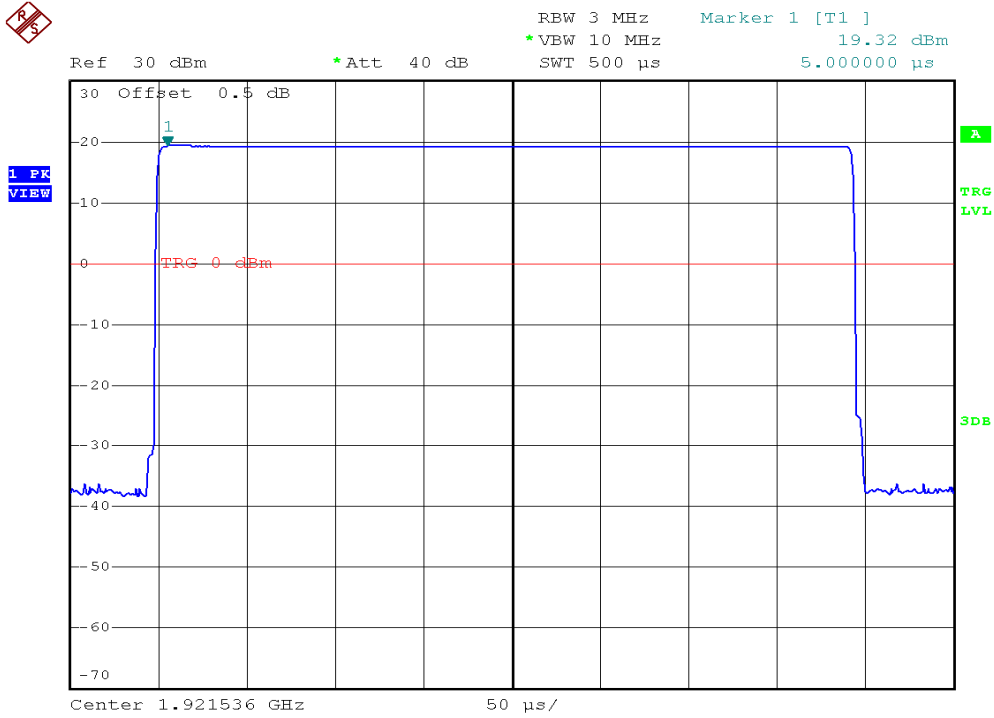

INTERTEK TESTING SERVICES

Peak Transmit Power Plots

Base unit, Lowest channel, Traffic carrier

Base unit, Middle channel, Traffic carrier

INTERTEK TESTING SERVICES

Peak Transmit Power Plots

Base unit, Highest channel, Traffic carrier

Base unit, Lowest channel, Dummy carrier

INTERTEK TESTING SERVICES

Peak Transmit Power Plots

Base unit, Middle channel, Dummy carrier

Base unit, Highest channel, Dummy carrier

INTERTEK TESTING SERVICES

Peak Transmit Power Plots

Handset unit, Lowest channel, Traffic carrier

Handset unit, Middle channel, Traffic carrier

INTERTEK TESTING SERVICES

Peak Transmit Power Plots

Handset unit, Highest channel, Traffic carrier