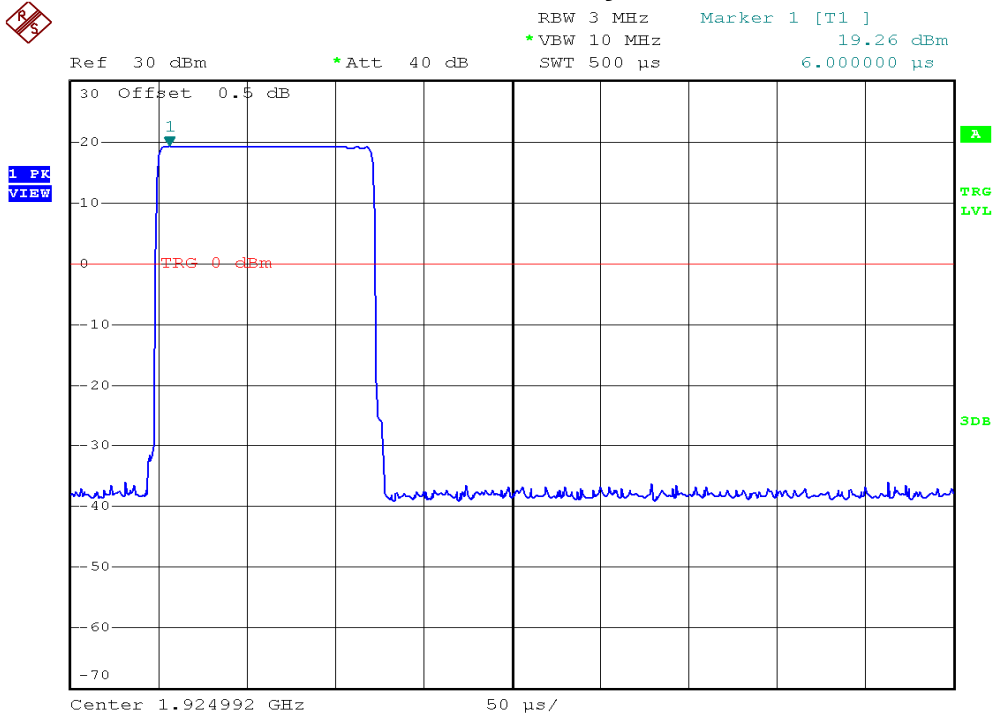

INTERTEK TESTING SERVICES

Peak Transmit Power Plots

Base unit, Lowest channel, Traffic carrier

Base unit, Middle channel, Traffic carrier

INTERTEK TESTING SERVICES

Peak Transmit Power Plots

Base unit, Highest channel, Traffic carrier

Base unit, Lowest channel, Dummy carrier

INTERTEK TESTING SERVICES

Peak Transmit Power Plots

Base unit, Middle channel, Dummy carrier

Base unit, Highest channel, Dummy carrier

INTERTEK TESTING SERVICES

Peak Transmit Power Plots

Handset unit, Lowest channel, Traffic carrier

Handset unit, Middle channel, Traffic carrier

INTERTEK TESTING SERVICES

Peak Transmit Power Plots

Handset unit, Highest channel, Traffic carrier