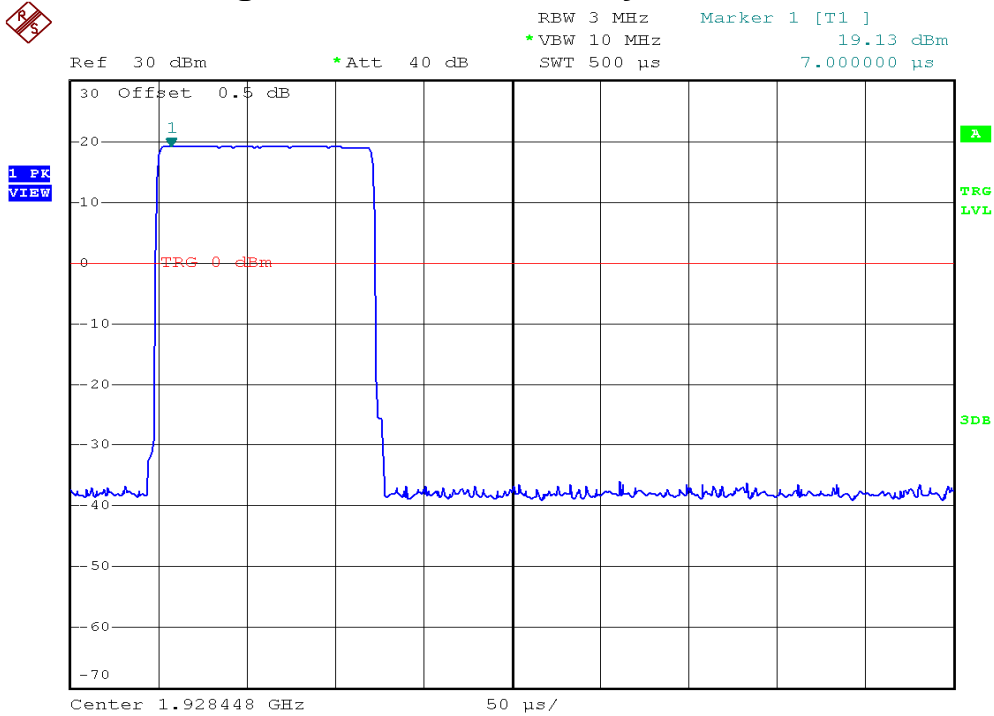

INTERTEK TESTING SERVICES

Peak Transmit Power Plots

Base unit, Lowest channel, Traffic carrier

Base unit, Middle channel, Traffic carrier

INTERTEK TESTING SERVICES

Peak Transmit Power Plots

Base unit, Highest channel, Traffic carrier

Base unit, Lowest channel, Dummy carrier

INTERTEK TESTING SERVICES

Peak Transmit Power Plots

Base unit, Middle channel, Dummy carrier

Base unit, Highest channel, Dummy carrier

INTERTEK TESTING SERVICES

Peak Transmit Power Plots

Handset unit, Lowest channel, Traffic carrier

Handset unit, Middle channel, Traffic carrier

INTERTEK TESTING SERVICES

Peak Transmit Power Plots

Handset unit, Highest channel, Traffic carrier