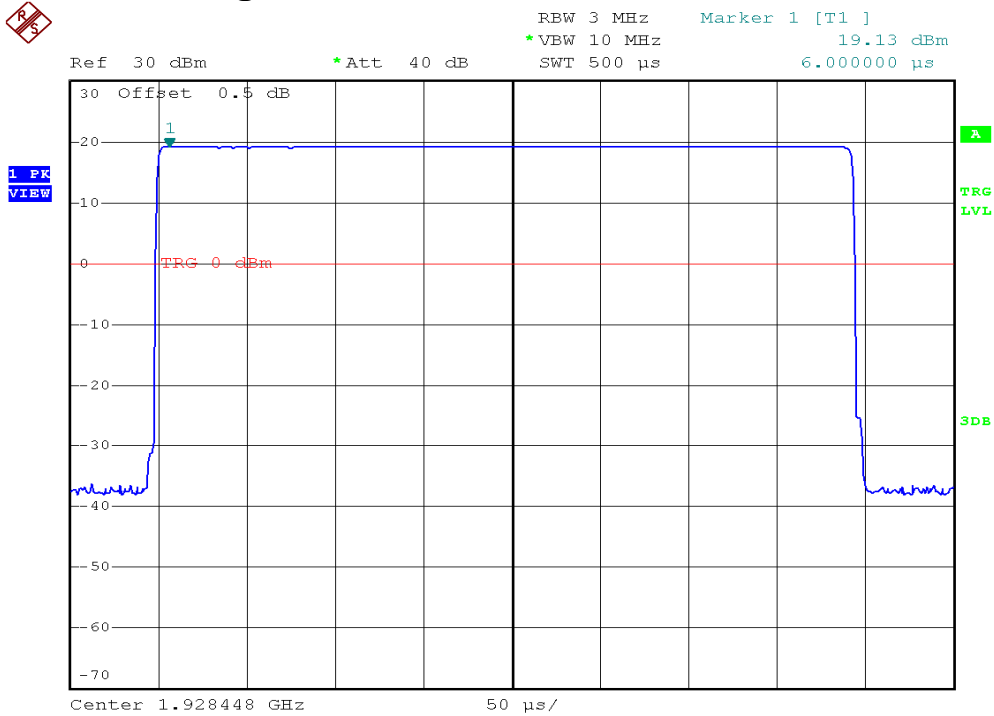

INTERTEK TESTING SERVICES

Peak Transmit Power Plots

Base unit, Lowest channel, Traffic carrier

Base unit, Middle channel, Traffic carrier

INTERTEK TESTING SERVICES

Peak Transmit Power Plots

Base unit, Highest channel, Traffic carrier

Base unit, Lowest channel, Dummy carrier

INTERTEK TESTING SERVICES

Peak Transmit Power Plots

Base unit, Middle channel, Dummy carrier

Base unit, Highest channel, Dummy carrier

INTERTEK TESTING SERVICES

Peak Transmit Power Plots

Handset unit, Lowest channel, Traffic carrier

Handset unit, Middle channel, Traffic carrier

INTERTEK TESTING SERVICES

Peak Transmit Power Plots

Handset unit, Highest channel, Traffic carrier