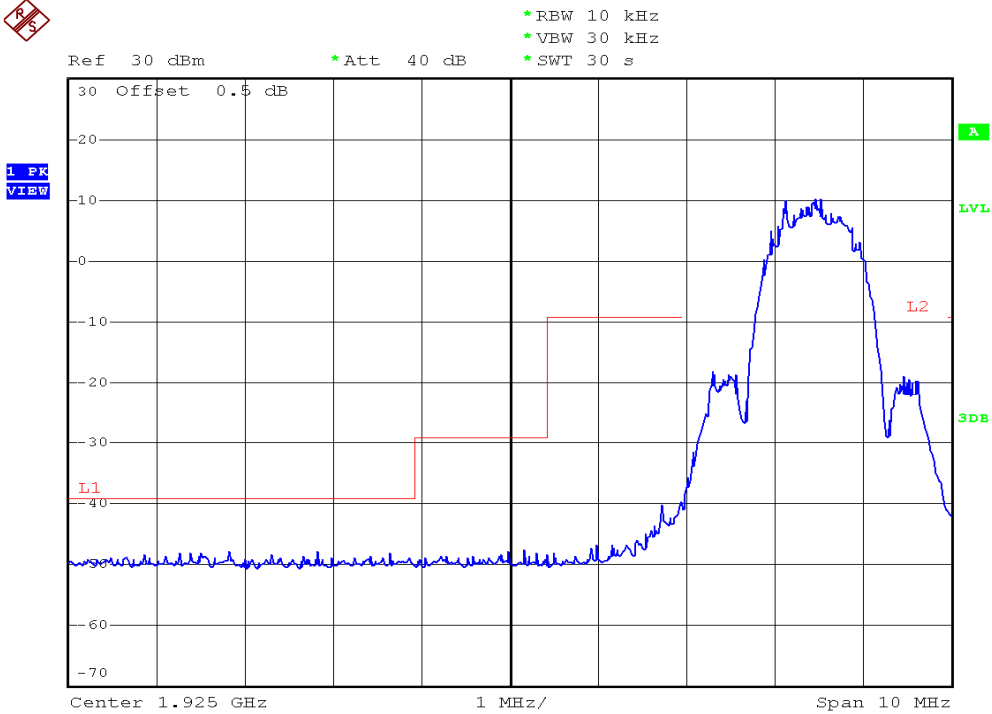

INTERTEK TESTING SERVICES

Unwanted Emission Inside The Sub-Band Plots

Base unit, Lowest channel, Traffic carrier

Base unit, Highest channel, Traffic carrier

INTERTEK TESTING SERVICES

Unwanted Emission Inside The Sub-Band Plots

Base unit, Lowest channel, Dummy carrier

Base unit, Highest channel, Dummy carrier

INTERTEK TESTING SERVICES

Unwanted Emission Inside The Sub-Band Plots

Handset unit, Lowest channel, Traffic carrier

Handset unit, Highest channel, Traffic carrier