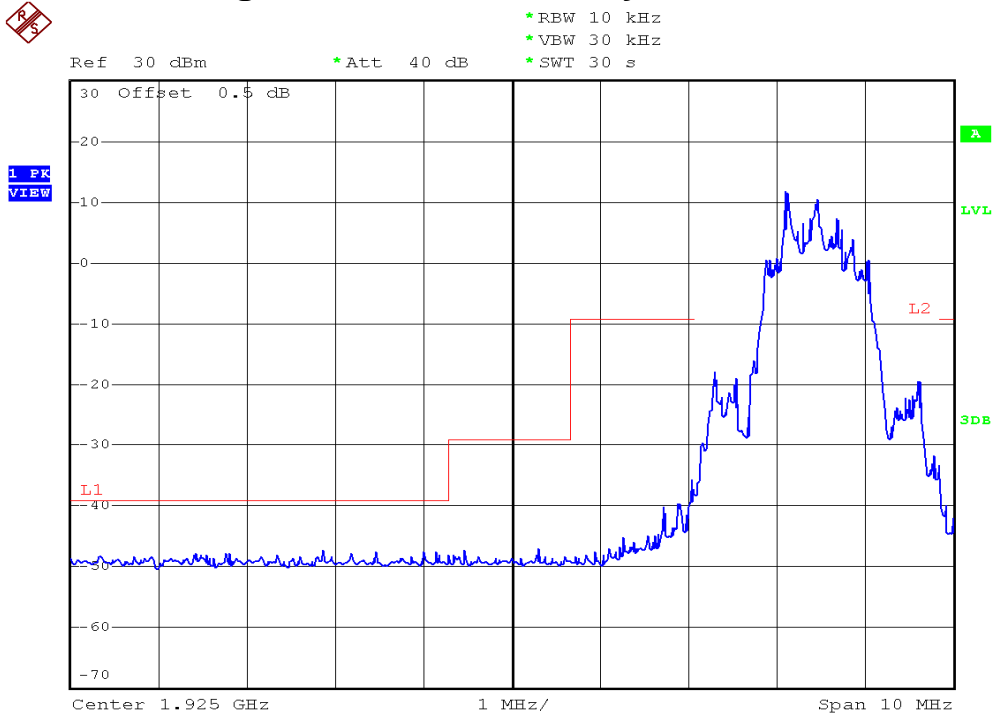

INTERTEK TESTING SERVICES

Unwanted Emission Inside The Sub-Band Plots

Base unit, Lowest channel, Traffic carrier

Base unit, Highest channel, Traffic carrier

INTERTEK TESTING SERVICES

Unwanted Emission Inside The Sub-Band Plots

Base unit, Lowest channel, Dummy carrier

Base unit, Highest channel, Dummy carrier

INTERTEK TESTING SERVICES

Unwanted Emission Inside The Sub-Band Plots

Handset unit, Lowest channel, Traffic carrier

Handset unit, Highest channel, Traffic carrier