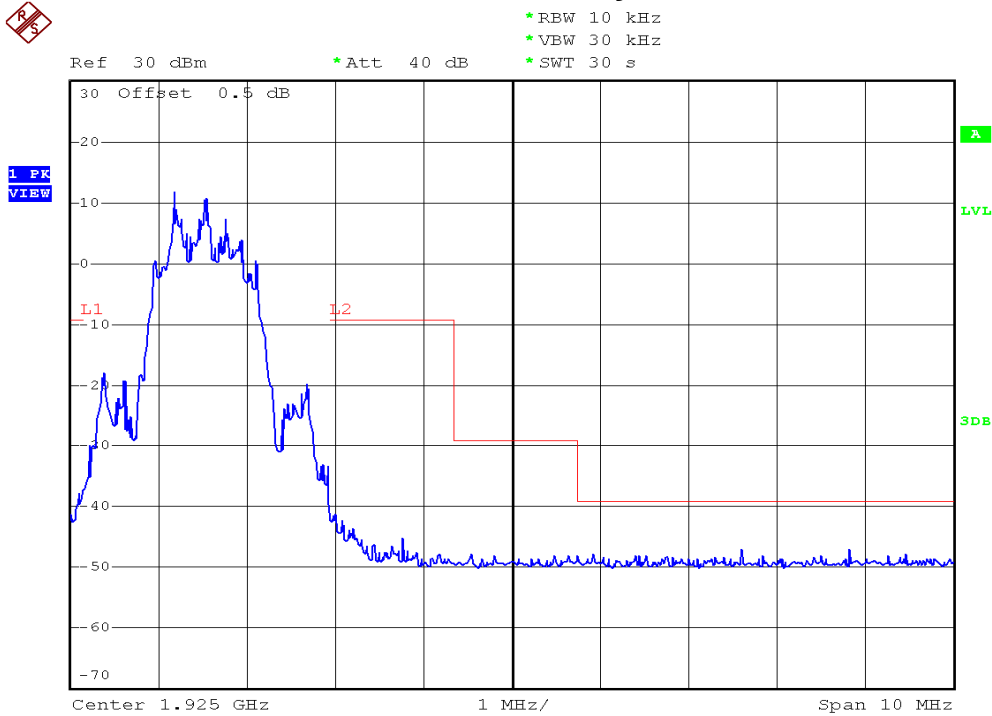

INTERTEK TESTING SERVICES

Unwanted Emission Inside The Sub-Band Plots

Base unit, Lowest channel, Traffic carrier

Base unit, Highest channel, Traffic carrier

INTERTEK TESTING SERVICES

Unwanted Emission Inside The Sub-Band Plots

Base unit, Lowest channel, Dummy carrier

Base unit, Highest channel, Dummy carrier

INTERTEK TESTING SERVICES

Unwanted Emission Inside The Sub-Band Plots

Handset unit, Lowest channel, Traffic carrier

Handset unit, Highest channel, Traffic carrier