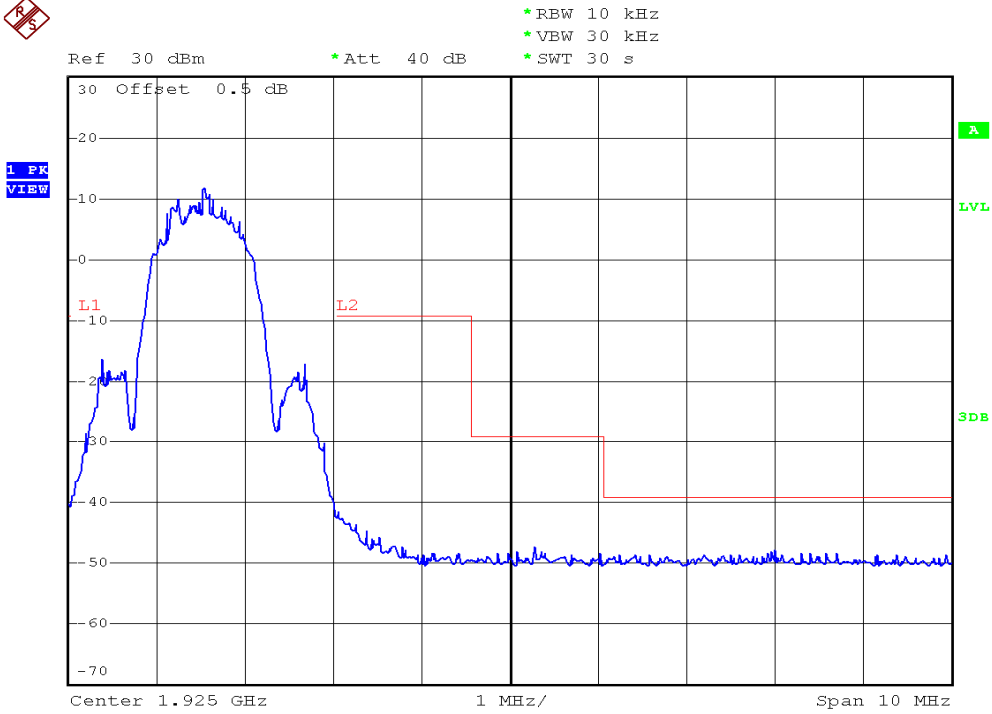

INTERTEK TESTING SERVICES

Unwanted Emission Inside The Sub-Band Plots

Base unit, Lowest channel, Traffic carrier

Base unit, Highest channel, Traffic carrier

INTERTEK TESTING SERVICES

Unwanted Emission Inside The Sub-Band Plots

Base unit, Lowest channel, Dummy carrier

Base unit, Highest channel, Dummy carrier

INTERTEK TESTING SERVICES

Unwanted Emission Inside The Sub-Band Plots

Handset unit, Lowest channel, Traffic carrier

Handset unit, Highest channel, Traffic carrier