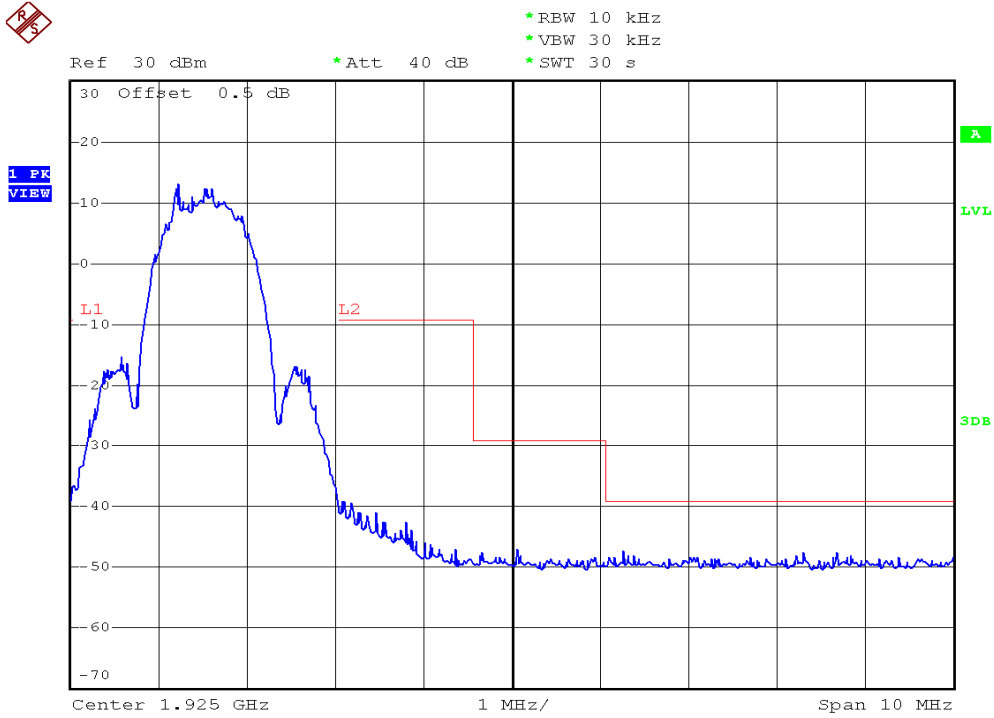

INTERTEK TESTING SERVICES

Unwanted Emission Inside The Sub-Band Plots

Base unit, Lowest channel, Traffic carrier

Base unit, Highest channel, Traffic carrier

INTERTEK TESTING SERVICES

Unwanted Emission Inside The Sub-Band Plots

Base unit, Lowest channel, Dummy carrier

Base unit, Highest channel, Dummy carrier

INTERTEK TESTING SERVICES

Unwanted Emission Inside The Sub-Band Plots

Handset unit, Lowest channel, Traffic carrier

Handset unit, Highest channel, Traffic carrier