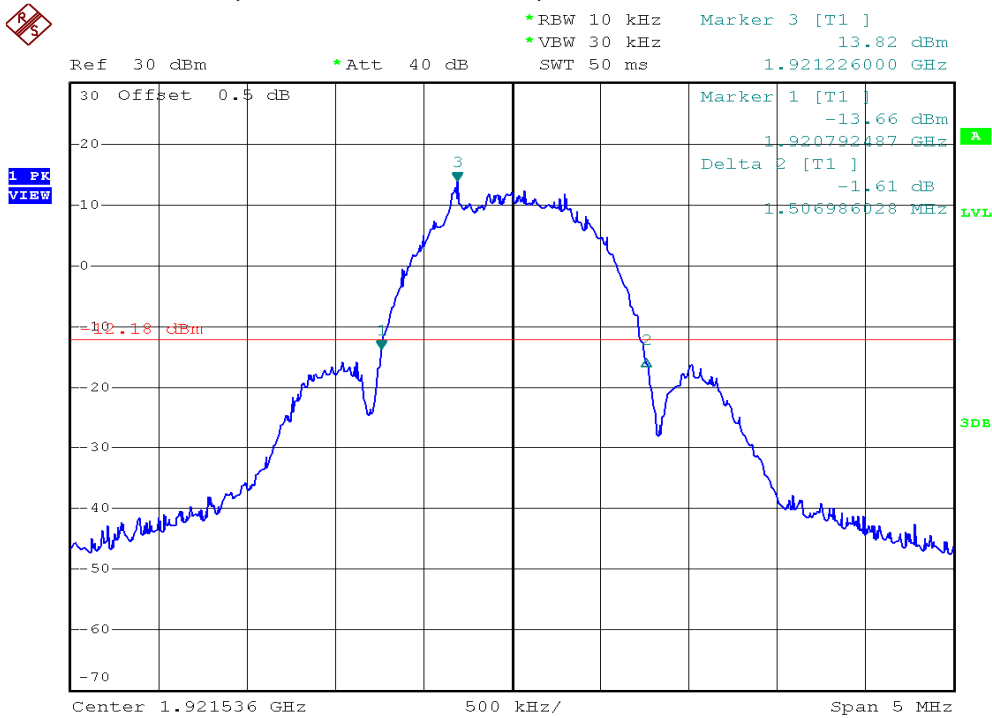

INTERTEK TESTING SERVICES

26dB Emission Bandwidth Plots

Base unit, Lowest channel, Traffic carrier

Base unit, Highest channel, Traffic carrier

INTERTEK TESTING SERVICES

26dB Emission Bandwidth Plots

Base unit, Lowest channel, Dummy carrier

Base unit, Highest channel, Dummy carrier

INTERTEK TESTING SERVICES

26dB Emission Bandwidth Plots

Handset unit, Lowest channel, Traffic carrier

Handset unit, Highest channel, Traffic carrier