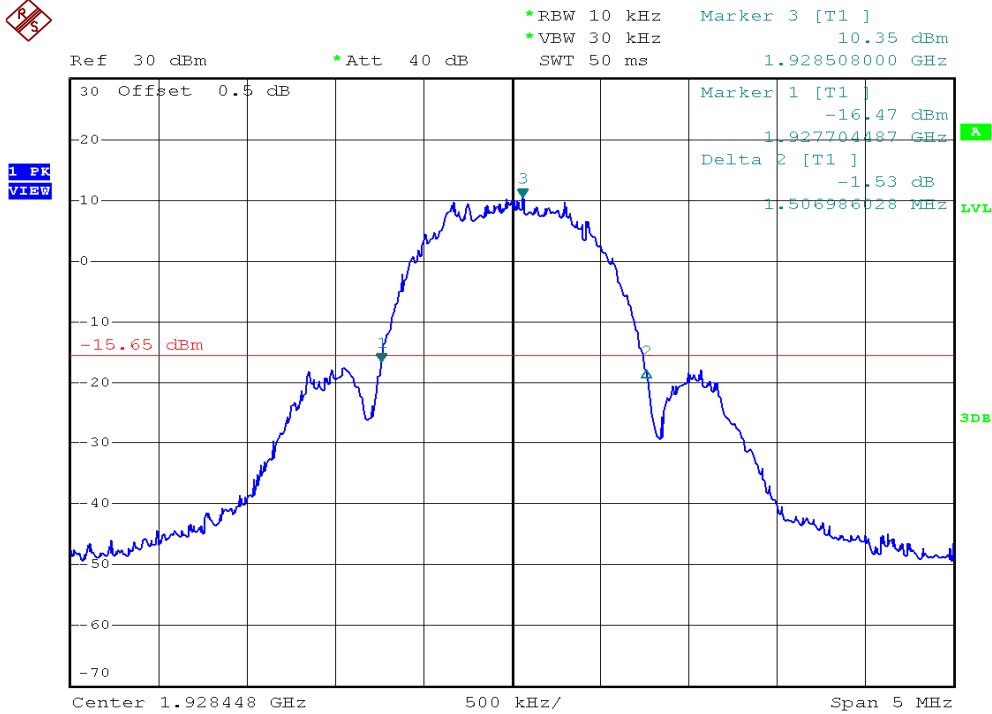

INTERTEK TESTING SERVICES

26dB Emission Bandwidth Plots

Base unit, Lowest channel, Traffic carrier

Base unit, Highest channel, Traffic carrier

INTERTEK TESTING SERVICES

26dB Emission Bandwidth Plots

Base unit, Lowest channel, Dummy carrier

Base unit, Highest channel, Dummy carrier

INTERTEK TESTING SERVICES

26dB Emission Bandwidth Plots

Handset unit, Lowest channel, Traffic carrier

Handset unit, Highest channel, Traffic carrier