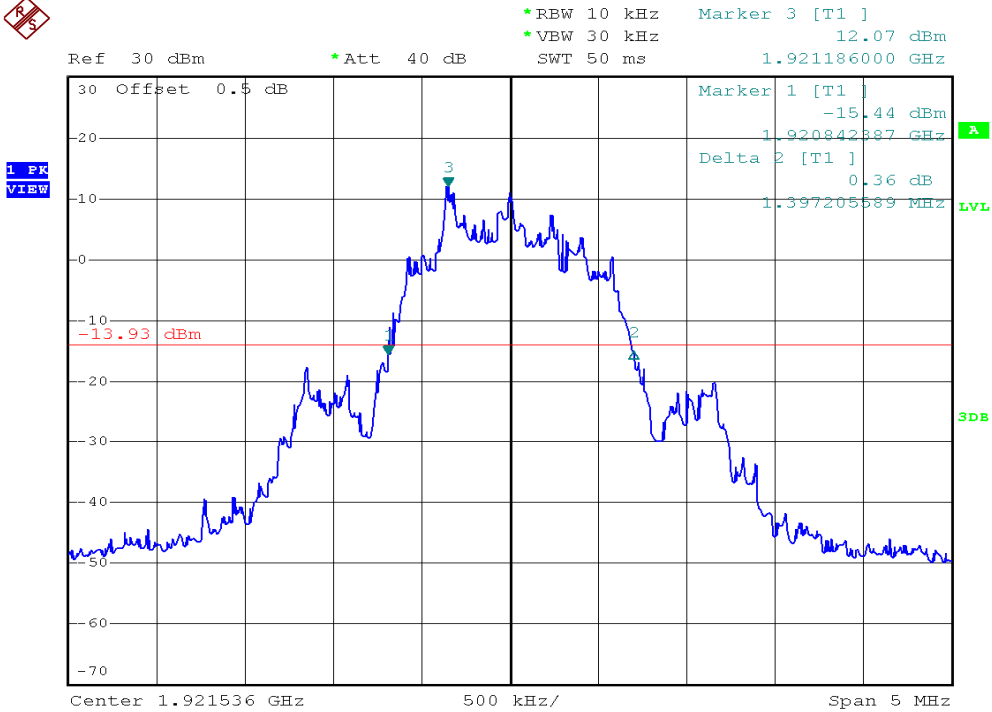

INTERTEK TESTING SERVICES

26dB Emission Bandwidth Plots

Base unit, Lowest channel, Traffic carrier

Base unit, Highest channel, Traffic carrier

INTERTEK TESTING SERVICES

26dB Emission Bandwidth Plots

Base unit, Lowest channel, Dummy carrier

Base unit, Highest channel, Dummy carrier

INTERTEK TESTING SERVICES

26dB Emission Bandwidth Plots

Handset unit, Lowest channel, Traffic carrier

Handset unit, Highest channel, Traffic carrier