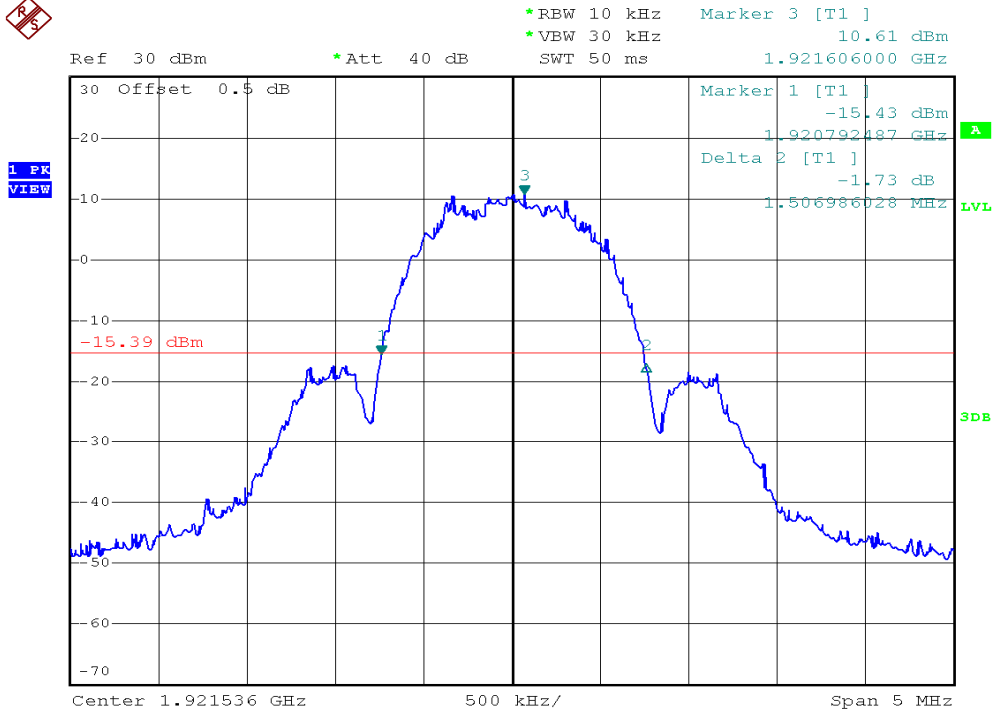

INTERTEK TESTING SERVICES

26dB Emission Bandwidth Plots

Base unit, Lowest channel, Traffic carrier

Base unit, Highest channel, Traffic carrier

INTERTEK TESTING SERVICES

26dB Emission Bandwidth Plots

Base unit, Lowest channel, Dummy carrier

Base unit, Highest channel, Dummy carrier

INTERTEK TESTING SERVICES

26dB Emission Bandwidth Plots

Handset unit, Lowest channel, Traffic carrier

Handset unit, Highest channel, Traffic carrier