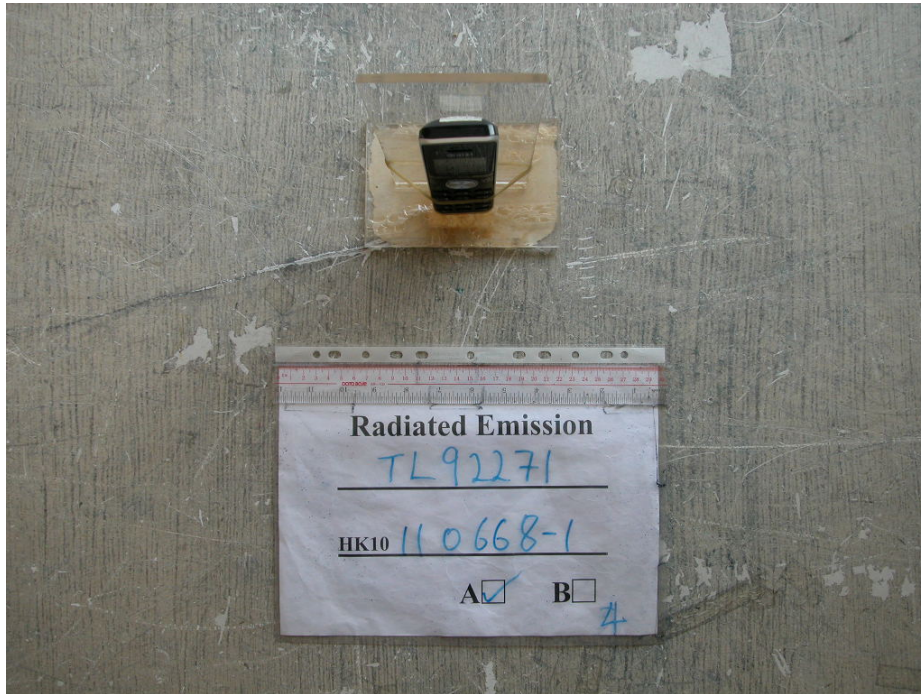

INTERTEK TESTING SERVICES

The Worst Case Configuration Photographs – Mode: Transmission

Radiated Emission – Handset

Front View