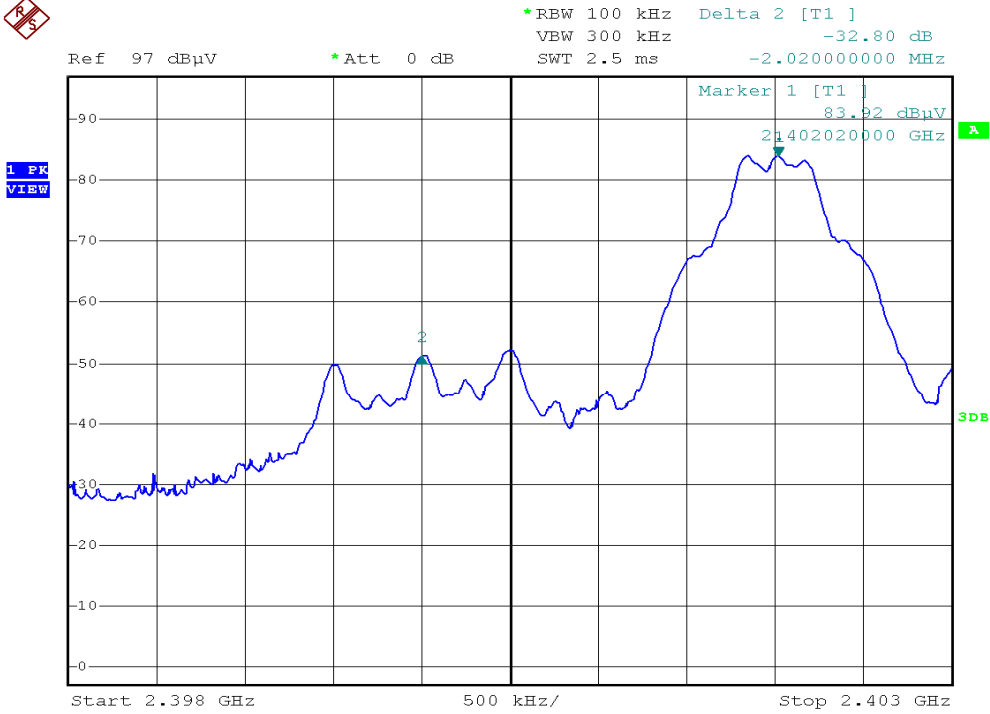

INTERTEK TESTING SERVICES

Radiated Emission on the Bandedge Plots

Base unit Bluetooth Portion, Lowest channel

Base unit Bluetooth Portion, Highest channel