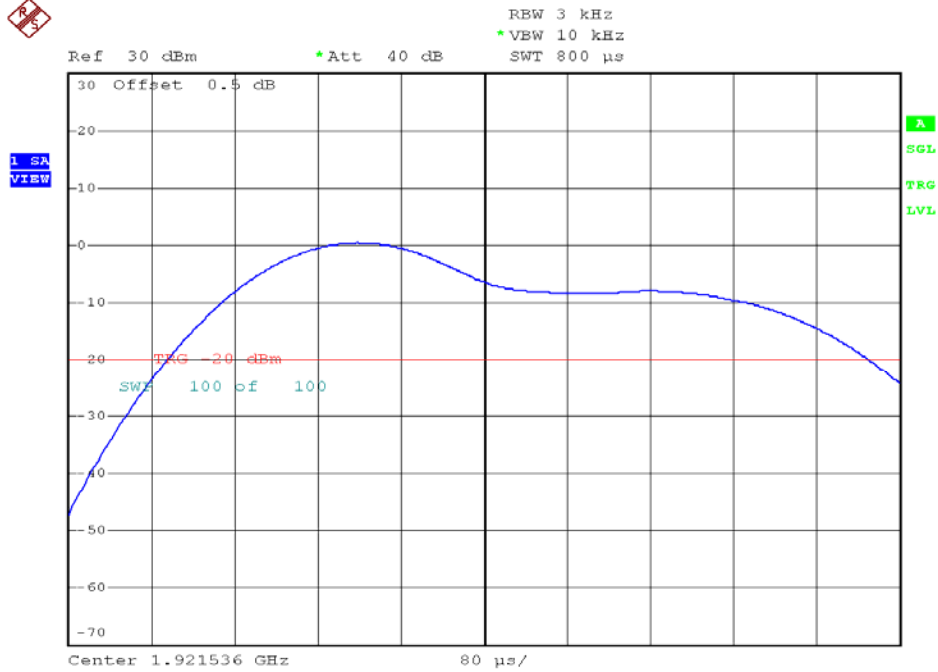

INTERTEK TESTING SERVICES

Power Spectral Density Plots

Base unit, Lowest channel, Traffic carrier

Base unit, Highest channel, Traffic carrier

INTERTEK TESTING SERVICES

Power Spectral Density Plots

Base unit, Lowest channel, Dummy carrier

Base unit, Highest channel, Dummy carrier

INTERTEK TESTING SERVICES

Power Spectral Density Plots

Handset unit, Lowest channel, Traffic carrier

Handset unit, Highest channel, Traffic carrier