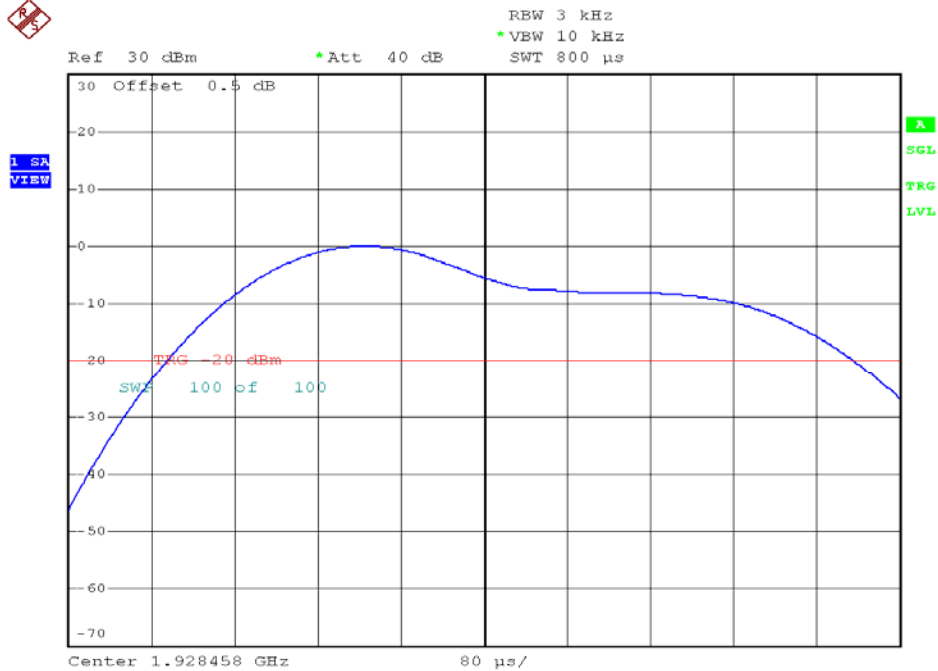

INTERTEK TESTING SERVICES

Power Spectral Density Plots

Base unit, Lowest channel, Traffic carrier

Base unit, Highest channel, Traffic carrier

INTERTEK TESTING SERVICES

Power Spectral Density Plots

Base unit, Lowest channel, Dummy carrier

Base unit, Highest channel, Dummy carrier

INTERTEK TESTING SERVICES

Power Spectral Density Plots

Handset unit, Lowest channel, Traffic carrier

Handset unit, Highest channel, Traffic carrier