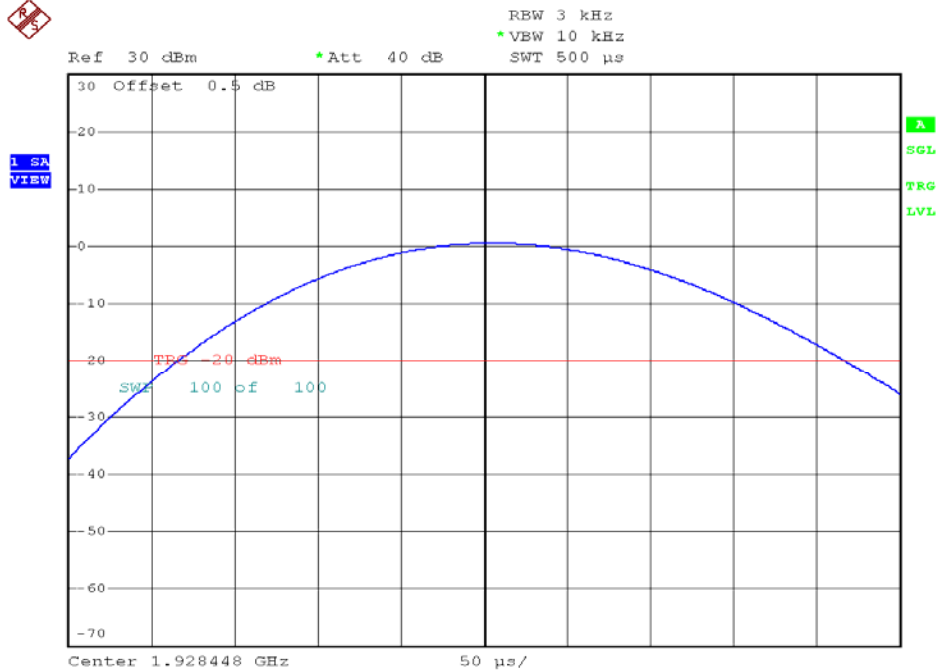

INTERTEK TESTING SERVICES

Power Spectral Density Plots

Base unit, Lowest channel, Traffic carrier

Base unit, Highest channel, Traffic carrier

INTERTEK TESTING SERVICES

Power Spectral Density Plots

Base unit, Lowest channel, Dummy carrier

Base unit, Highest channel, Dummy carrier

INTERTEK TESTING SERVICES

Power Spectral Density Plots

Handset unit, Lowest channel, Traffic carrier

Handset unit, Highest channel, Traffic carrier