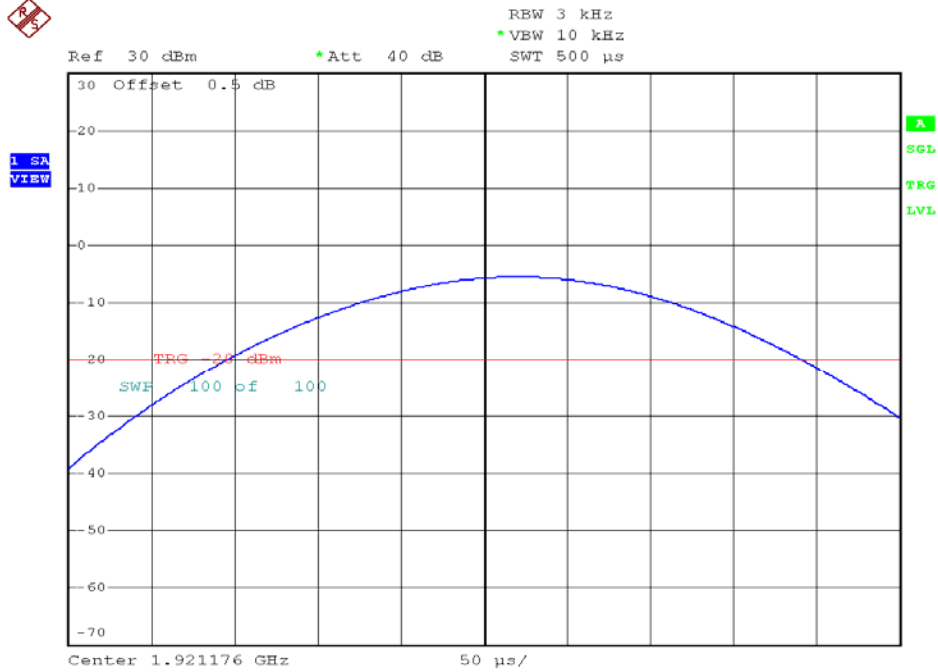

INTERTEK TESTING SERVICES

Power Spectral Density Plots

Base unit, Lowest channel, Traffic carrier

Base unit, Highest channel, Traffic carrier

INTERTEK TESTING SERVICES

Power Spectral Density Plots

Base unit, Lowest channel, Dummy carrier

Base unit, Highest channel, Dummy carrier

INTERTEK TESTING SERVICES

Power Spectral Density Plots

Handset unit, Lowest channel, Traffic carrier

Handset unit, Highest channel, Traffic carrier