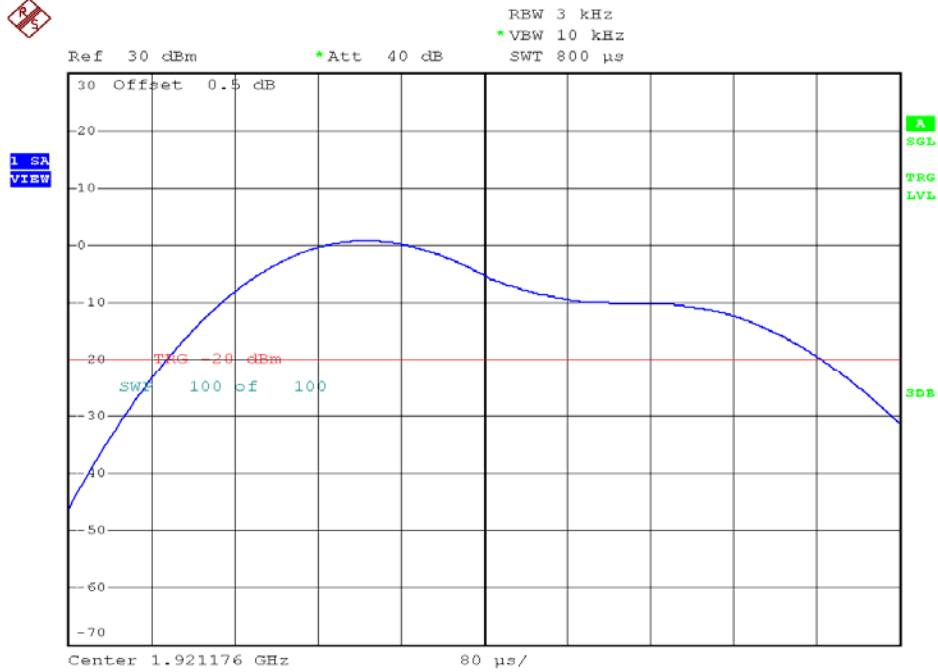

INTERTEK TESTING SERVICES

Power Spectral Density Plots

Base unit, Lowest channel, Traffic carrier

Base unit, Highest channel, Traffic carrier

INTERTEK TESTING SERVICES

Power Spectral Density Plots

Base unit, Lowest channel, Dummy carrier

Base unit, Highest channel, Dummy carrier

INTERTEK TESTING SERVICES

Power Spectral Density Plots

Handset unit, Lowest channel, Traffic carrier

Handset unit, Highest channel, Traffic carrier