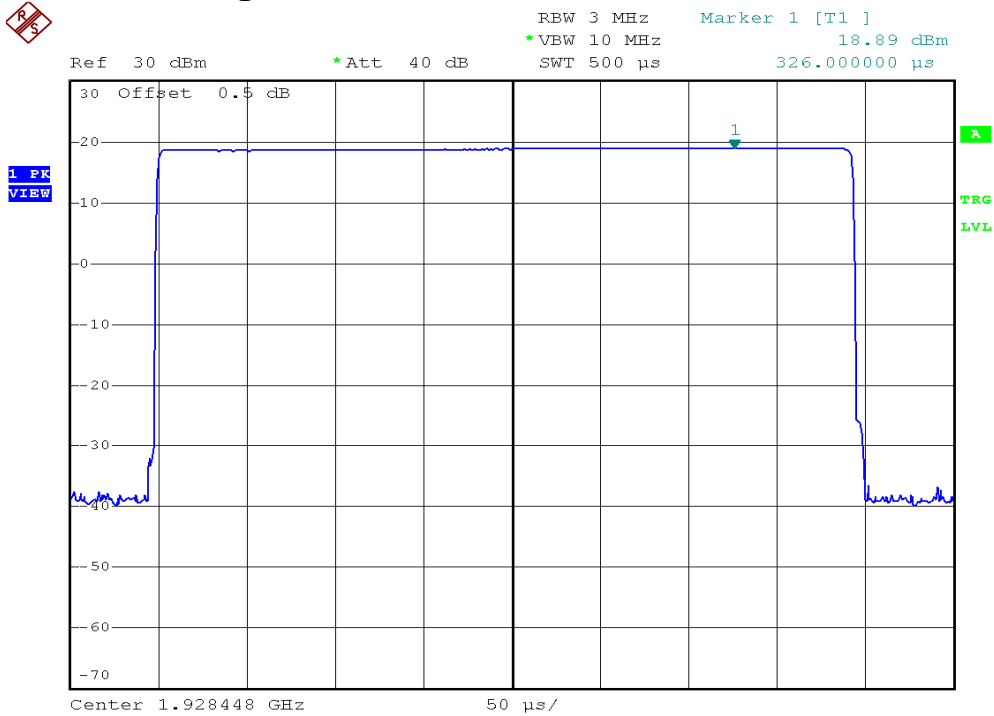

INTERTEK TESTING SERVICES

Peak Transmit Power Plots

Base unit, Lowest channel, Traffic carrier

Base unit, Middle channel, Traffic carrier

INTERTEK TESTING SERVICES

Peak Transmit Power Plots

Base unit, Highest channel, Traffic carrier

Base unit, Lowest channel, Dummy carrier

INTERTEK TESTING SERVICES

Peak Transmit Power Plots

Base unit, Middle channel, Dummy carrier

Base unit, Highest channel, Dummy carrier

INTERTEK TESTING SERVICES

Peak Transmit Power Plots

Handset unit, Lowest channel, Traffic carrier

Handset unit, Middle channel, Traffic carrier

INTERTEK TESTING SERVICES

Peak Transmit Power Plots

Handset unit, Highest channel, Traffic carrier