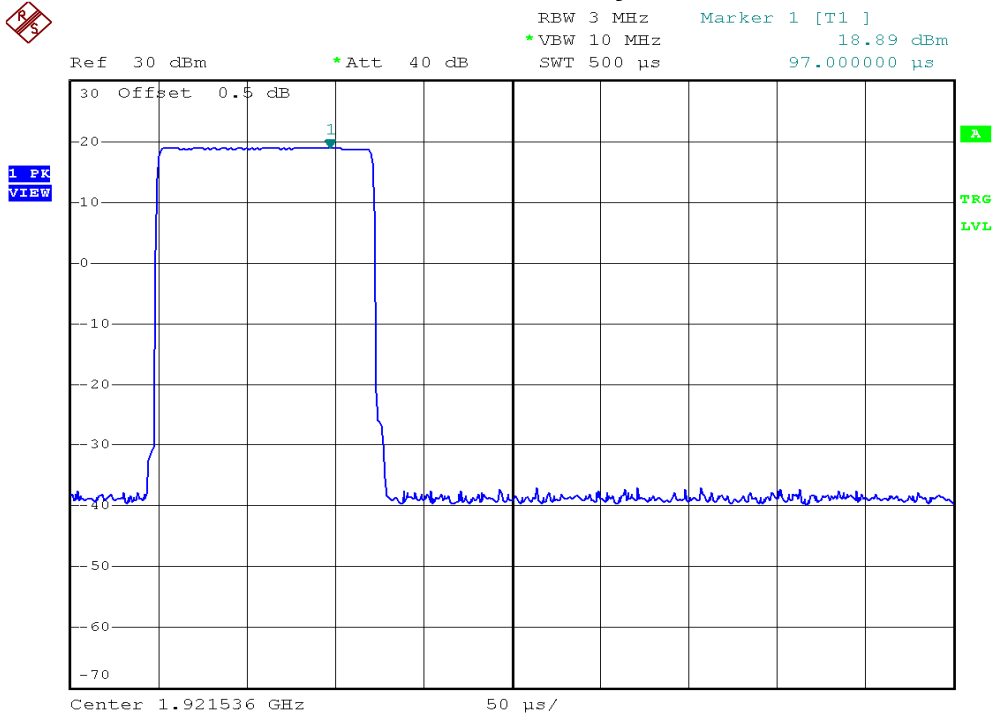

INTERTEK TESTING SERVICES

Peak Transmit Power Plots

Base unit, Lowest channel, Traffic carrier

Base unit, Middle channel, Traffic carrier

INTERTEK TESTING SERVICES

Peak Transmit Power Plots

Base unit, Highest channel, Traffic carrier

Base unit, Lowest channel, Dummy carrier

INTERTEK TESTING SERVICES

Peak Transmit Power Plots

Base unit, Middle channel, Dummy carrier

Base unit, Highest channel, Dummy carrier

INTERTEK TESTING SERVICES

Peak Transmit Power Plots

Handset unit, Lowest channel, Traffic carrier

Handset unit, Middle channel, Traffic carrier

INTERTEK TESTING SERVICES

Peak Transmit Power Plots

Handset unit, Highest channel, Traffic carrier