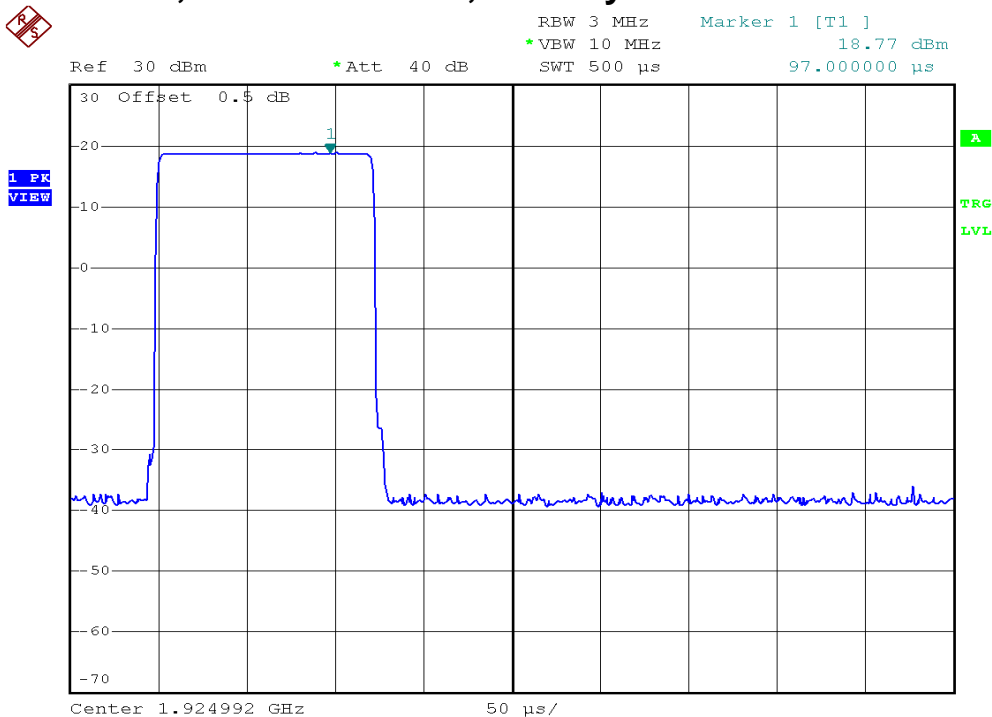

INTERTEK TESTING SERVICES

Peak Transmit Power Plots

Base unit, Lowest channel, Traffic carrier

Base unit, Middle channel, Traffic carrier

INTERTEK TESTING SERVICES

Peak Transmit Power Plots

Base unit, Highest channel, Traffic carrier

Base unit, Lowest channel, Dummy carrier

INTERTEK TESTING SERVICES

Peak Transmit Power Plots

Base unit, Middle channel, Dummy carrier

Base unit, Highest channel, Dummy carrier

INTERTEK TESTING SERVICES

Peak Transmit Power Plots

Handset unit, Lowest channel, Traffic carrier

Handset unit, Middle channel, Traffic carrier

INTERTEK TESTING SERVICES

Peak Transmit Power Plots

Handset unit, Highest channel, Traffic carrier