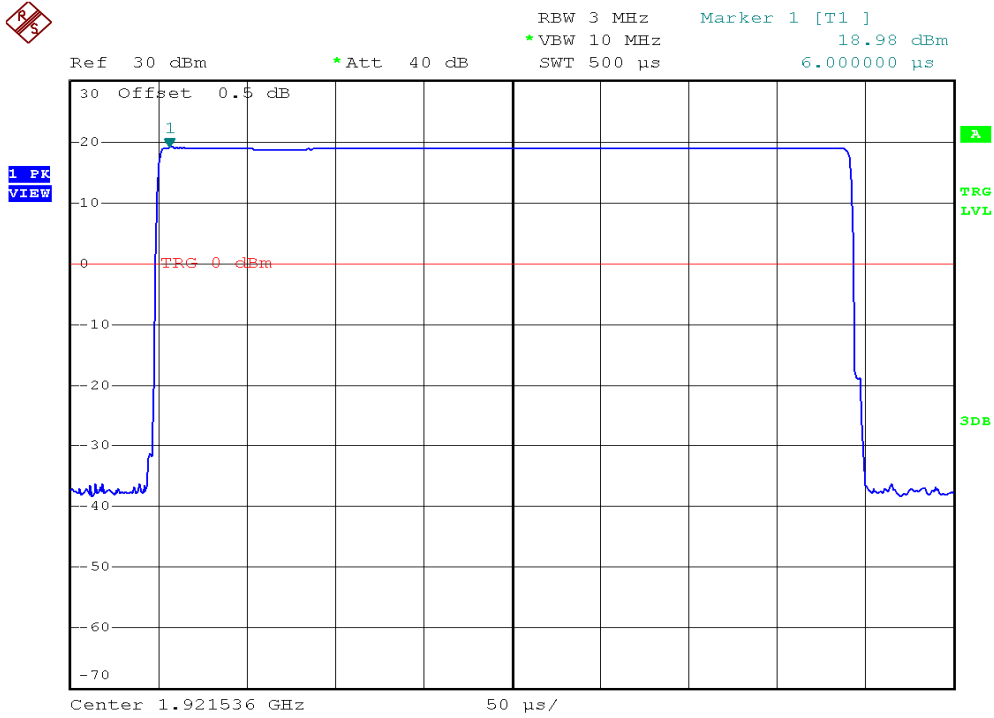

INTERTEK TESTING SERVICES

Peak Transmit Power Plots

Base unit, Lowest channel, Traffic carrier

Base unit, Middle channel, Traffic carrier

INTERTEK TESTING SERVICES

Peak Transmit Power Plots

Base unit, Highest channel, Traffic carrier

Base unit, Lowest channel, Dummy carrier

INTERTEK TESTING SERVICES

Peak Transmit Power Plots

Base unit, Middle channel, Dummy carrier

Base unit, Highest channel, Dummy carrier

INTERTEK TESTING SERVICES

Peak Transmit Power Plots

Handset unit, Lowest channel, Traffic carrier

Handset unit, Middle channel, Traffic carrier

INTERTEK TESTING SERVICES

Peak Transmit Power Plots

Handset unit, Highest channel, Traffic carrier