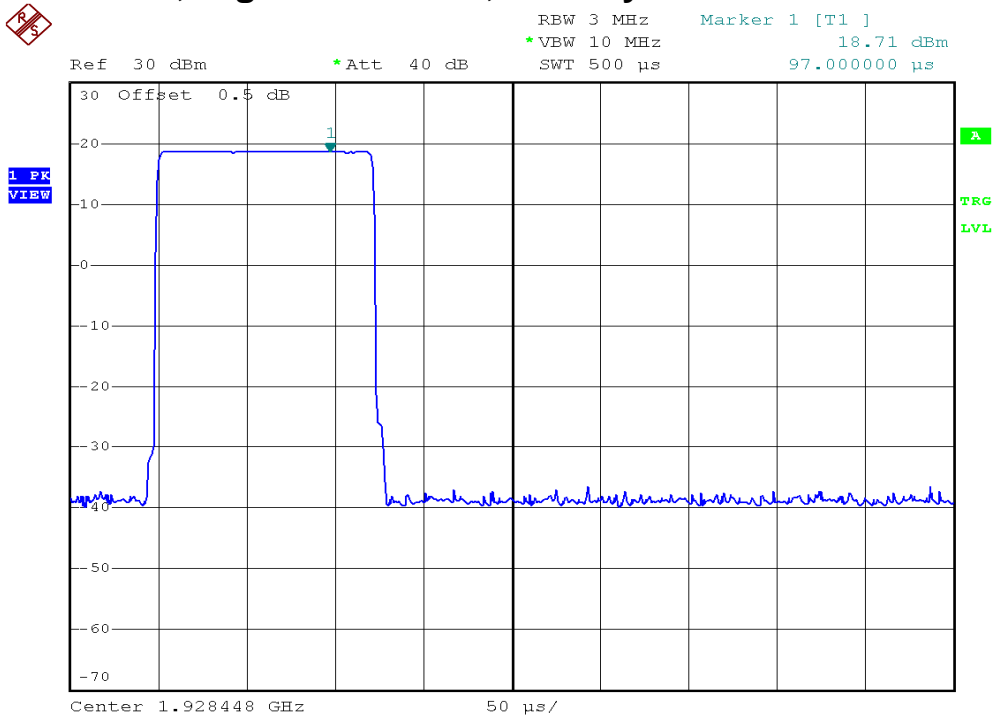

Base unit, Lowest channel, Dummy carrier

INTERTEK TESTING SERVICES

Peak Transmit Power Plots

Base unit, Middle channel, Dummy carrier

Base unit, Highest channel, Dummy carrier

INTERTEK TESTING SERVICES

Peak Transmit Power Plots

Handset unit, Lowest channel, Traffic carrier

Handset unit, Middle channel, Traffic carrier

INTERTEK TESTING SERVICES

Peak Transmit Power Plots

Handset unit, Highest channel, Traffic carrier