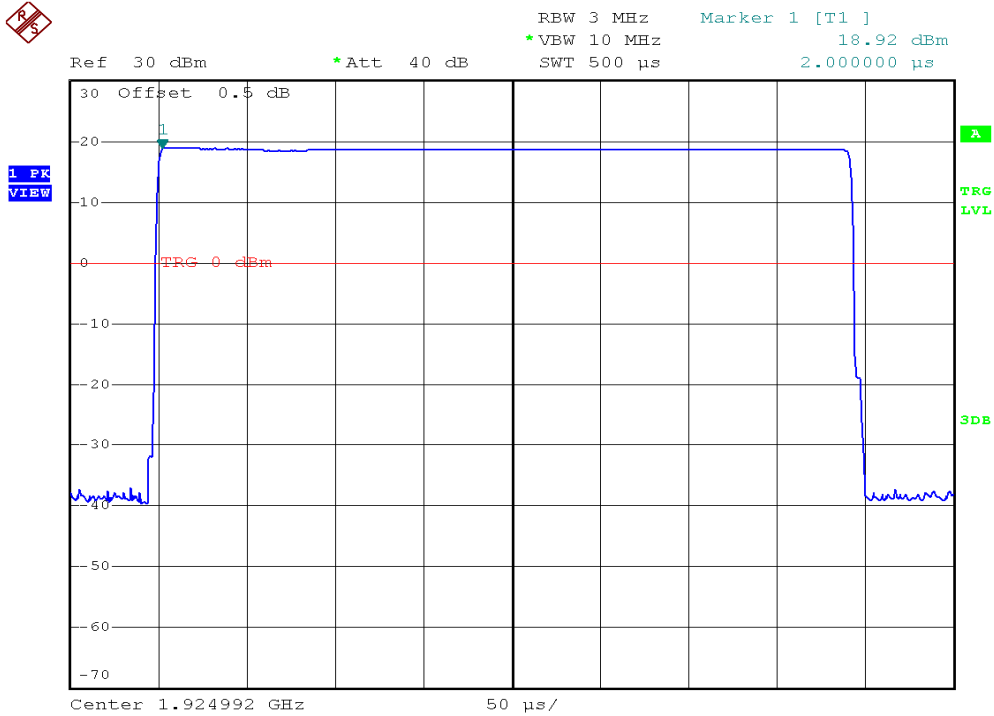

INTERTEK TESTING SERVICES

Peak Transmit Power Plots

Base unit, Lowest channel, Traffic carrier

Base unit, Middle channel, Traffic carrier

INTERTEK TESTING SERVICES

Peak Transmit Power Plots

Base unit, Highest channel, Traffic carrier

Base unit, Lowest channel, Dummy carrier

INTERTEK TESTING SERVICES

Peak Transmit Power Plots

Base unit, Middle channel, Dummy carrier

Base unit, Highest channel, Dummy carrier

INTERTEK TESTING SERVICES

Peak Transmit Power Plots

Handset unit, Lowest channel, Traffic carrier

Handset unit, Middle channel, Traffic carrier

INTERTEK TESTING SERVICES

Peak Transmit Power Plots

Handset unit, Highest channel, Traffic carrier