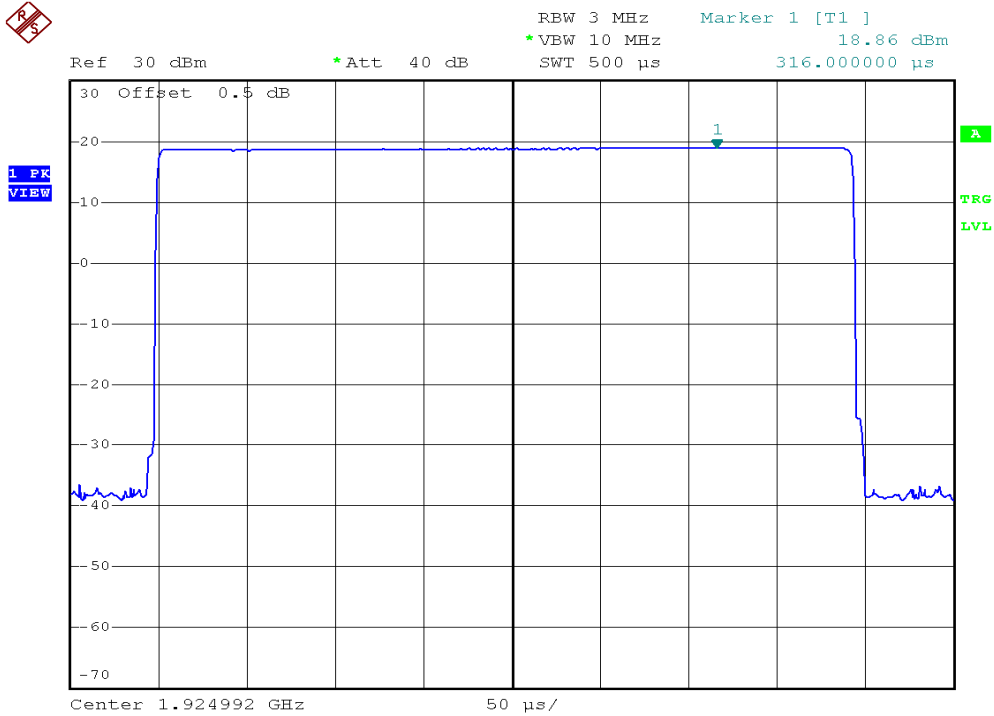

INTERTEK TESTING SERVICES

Peak Transmit Power Plots

Base unit, Lowest channel, Traffic carrier

Base unit, Middle channel, Traffic carrier

INTERTEK TESTING SERVICES

Peak Transmit Power Plots

Base unit, Highest channel, Traffic carrier

Base unit, Lowest channel, Dummy carrier

INTERTEK TESTING SERVICES

Peak Transmit Power Plots

Base unit, Middle channel, Dummy carrier

Base unit, Highest channel, Dummy carrier

INTERTEK TESTING SERVICES

Peak Transmit Power Plots

Handset unit, Lowest channel, Traffic carrier

Handset unit, Middle channel, Traffic carrier

INTERTEK TESTING SERVICES

Peak Transmit Power Plots

Handset unit, Highest channel, Traffic carrier