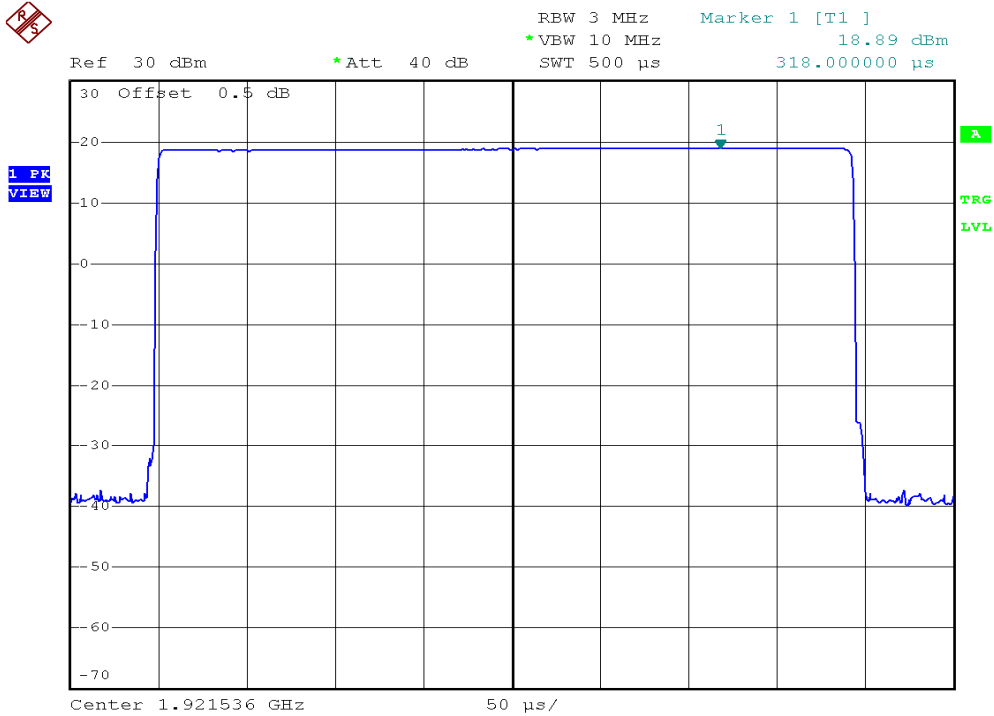

INTERTEK TESTING SERVICES

Peak Transmit Power Plots

Base unit, Lowest channel, Traffic carrier

Base unit, Middle channel, Traffic carrier

INTERTEK TESTING SERVICES

Peak Transmit Power Plots

Base unit, Highest channel, Traffic carrier

Base unit, Lowest channel, Dummy carrier

INTERTEK TESTING SERVICES

Peak Transmit Power Plots

Base unit, Middle channel, Dummy carrier

Base unit, Highest channel, Dummy carrier

INTERTEK TESTING SERVICES

Peak Transmit Power Plots

Handset unit, Lowest channel, Traffic carrier

Handset unit, Middle channel, Traffic carrier

INTERTEK TESTING SERVICES

Peak Transmit Power Plots

Handset unit, Highest channel, Traffic carrier