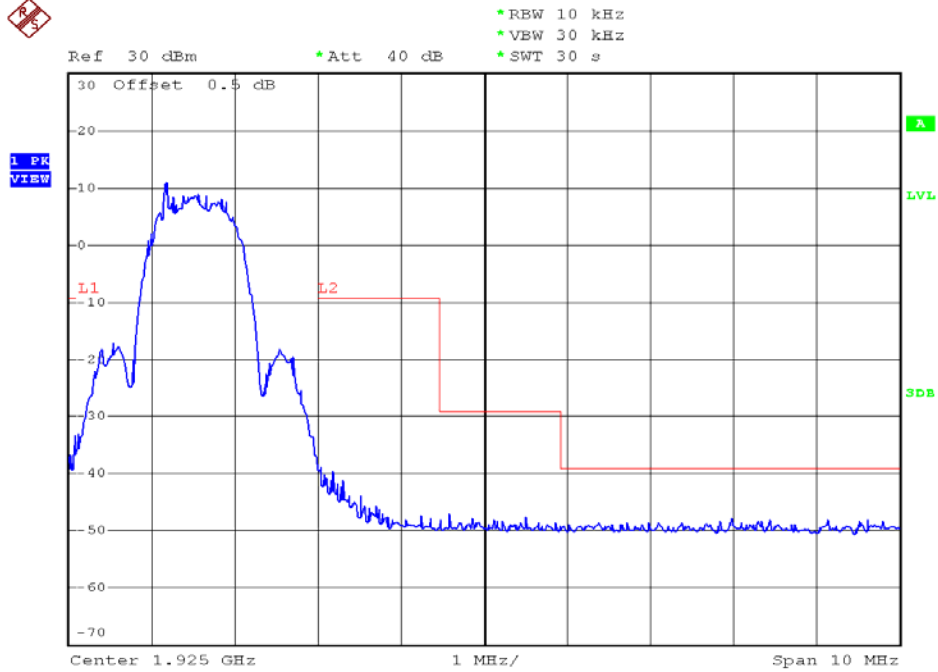

INTERTEK TESTING SERVICES

Unwanted Emission Inside The Sub-Band Plots

Base unit, Lowest channel, Traffic carrier

Base unit, Highest channel, Traffic carrier

INTERTEK TESTING SERVICES

Unwanted Emission Inside The Sub-Band Plots

Base unit, Lowest channel, Dummy carrier

Base unit, Highest channel, Dummy carrier

INTERTEK TESTING SERVICES

Unwanted Emission Inside The Sub-Band Plots

Handset unit, Lowest channel, Traffic carrier

Handset unit, Highest channel, Traffic carrier