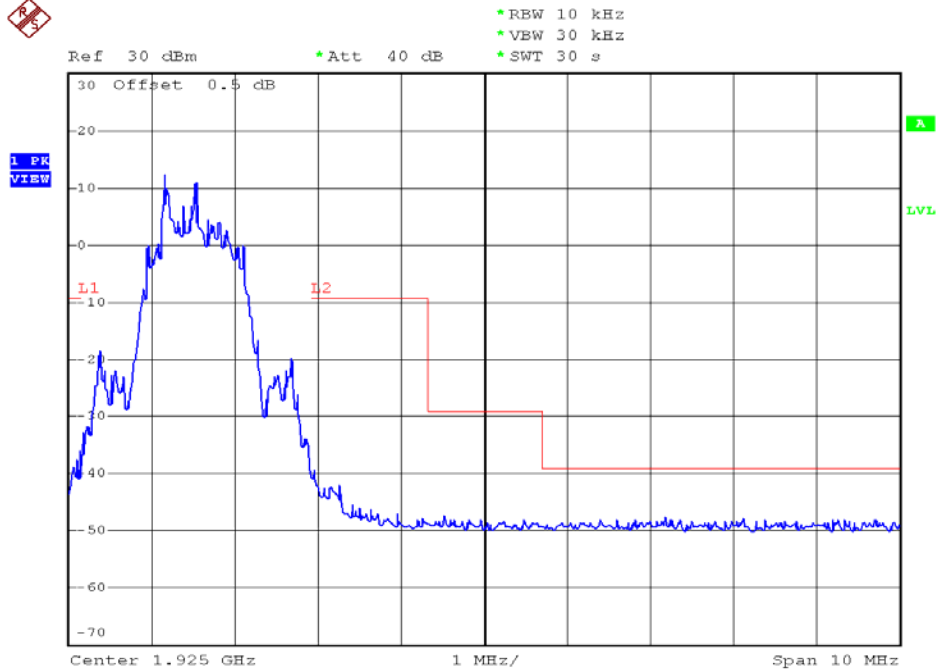

INTERTEK TESTING SERVICES

Unwanted Emission Inside The Sub-Band Plots

Base unit, Lowest channel, Traffic carrier

Base unit, Highest channel, Traffic carrier

INTERTEK TESTING SERVICES

Unwanted Emission Inside The Sub-Band Plots

Base unit, Lowest channel, Dummy carrier

Base unit, Highest channel, Dummy carrier

INTERTEK TESTING SERVICES

Unwanted Emission Inside The Sub-Band Plots

Handset unit, Lowest channel, Traffic carrier

Handset unit, Highest channel, Traffic carrier