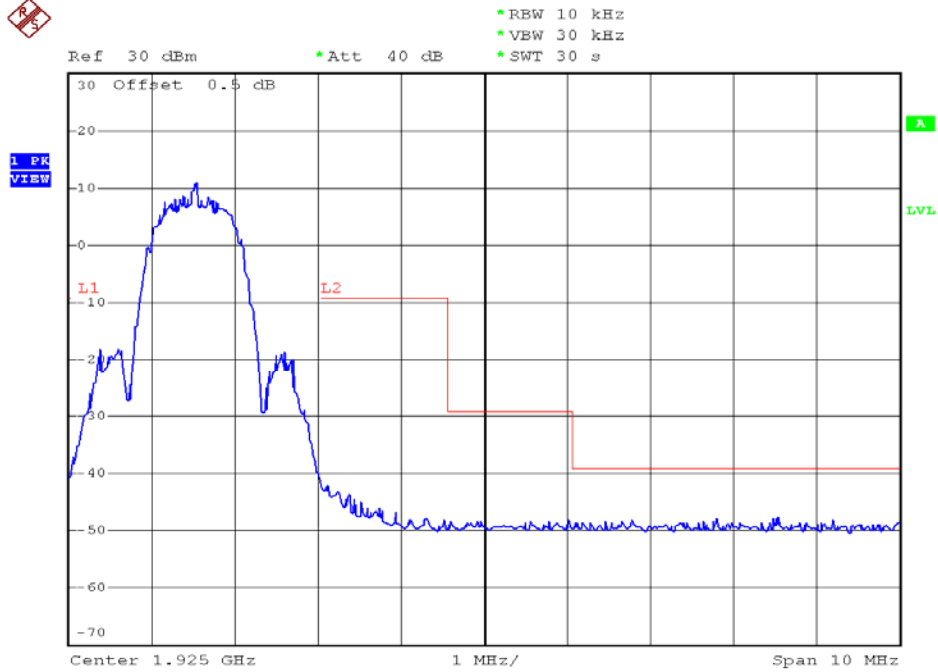

INTERTEK TESTING SERVICES

Unwanted Emission Inside The Sub-Band Plots

Base unit, Lowest channel, Traffic carrier

Base unit, Highest channel, Traffic carrier

INTERTEK TESTING SERVICES

Unwanted Emission Inside The Sub-Band Plots

Base unit, Lowest channel, Dummy carrier

Base unit, Highest channel, Dummy carrier

INTERTEK TESTING SERVICES

Unwanted Emission Inside The Sub-Band Plots

Handset unit, Lowest channel, Traffic carrier

Handset unit, Highest channel, Traffic carrier