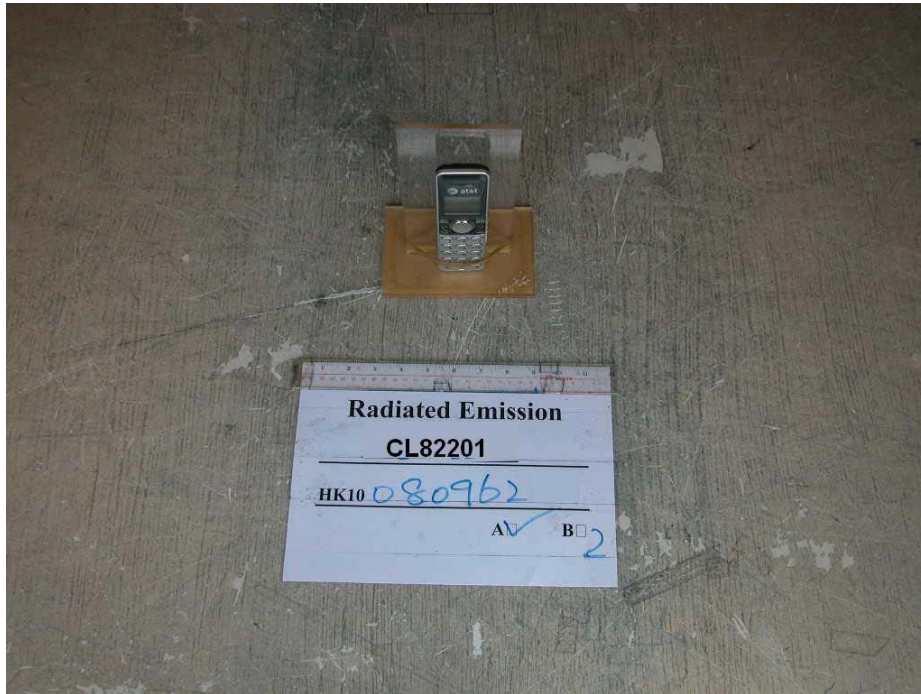

INTERTEK TESTING SERVICES

The Worst Case Configuration Photographs – Mode: Transmission

Radiated Emission – Base Unit

Front View

Rear View

INTERTEK TESTING SERVICES

The Worst Case Configuration Photographs – Mode: Transmission

Radiated Emission – Handset

Front View

Rear View

INTERTEK TESTING SERVICES

The Worst Case Configuration Photographs – Mode: Receiving

Radiated Emission – Base Unit

Front View

Rear View

INTERTEK TESTING SERVICES

The Worst Case Configuration Photographs – Mode: Receiving

Radiated Emission – Handset

Front View

Rear View

INTERTEK TESTING SERVICES

The Worst Case Configuration Photographs – Mode: Ring & Charging with Base

Conducted Emission

Front View

Right Side View

INTERTEK TESTING SERVICES

The Worst Case Configuration Photographs – Mode: Ring & Charging with Base

Conducted Emission

Left Side View